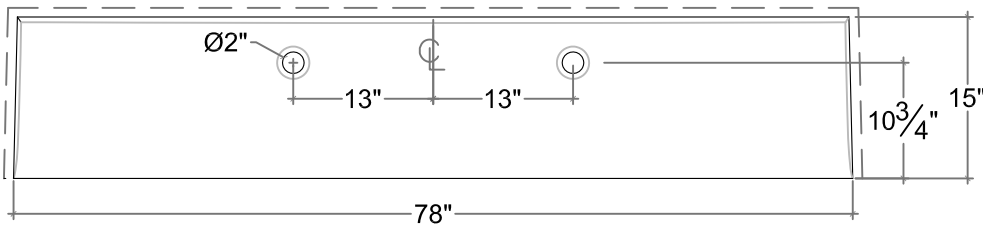

**SONOMA CAST STONE CORPORATION**  
133 COPELAND STREET PETALUMA, CA 94952  
707-283-1888  
FAX 707-283-1899

**CHICAGO TROUGH SINKS**

**CS-5215**  
52" x 15" x 5"

THIS MODEL CAN COMPLY WITH A.D.A. STANDARDS

**CS-7815**  
78" x 15" x 5"

THIS MODEL CAN COMPLY WITH A.D.A. STANDARDS

**CS-9015**  
90" x 15" x 5"

THIS MODEL CAN COMPLY WITH A.D.A. STANDARDS