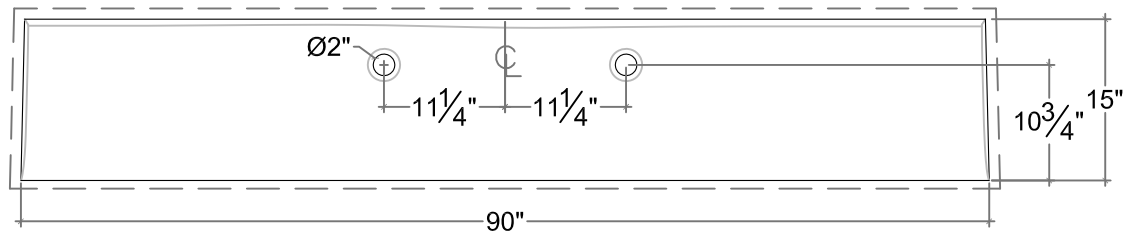

**SONOMA CAST STONE CORPORATION**  
133 COPELAND STREET PETALUMA, CA 94952  
707-283-1888  
FAX 707-283-1899

**CHICAGO TROUGH SINKS**

**CS-5215**  
52" x 15" x 5"

THIS MODEL CAN COMPLY WITH A.D.A. STANDARDS

**CS-7815**  
78" x 15" x 5"

THIS MODEL CAN COMPLY WITH A.D.A. STANDARDS

**CS-9015**  
90" x 15" x 5"

THIS MODEL CAN COMPLY WITH A.D.A. STANDARDS