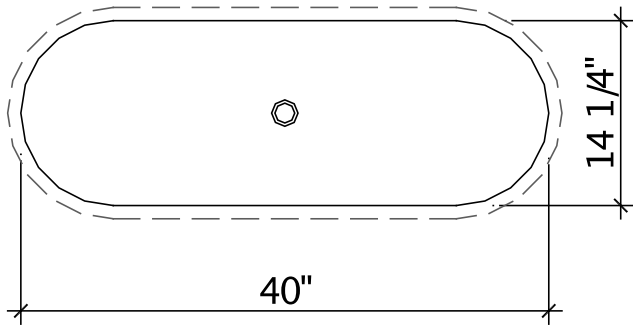

TROUGH - ADA

TROUGH - SIZES

TS-1327 (1 FAUCET)

TS-1440 (1 OR 2 FAUCETS)

TS-1654 (1 OR 2 FAUCETS)

TS-1648 (1 OR 2 FAUCETS)

TS-1666 (1 - 3 FAUCETS)

TROUGH - 3D