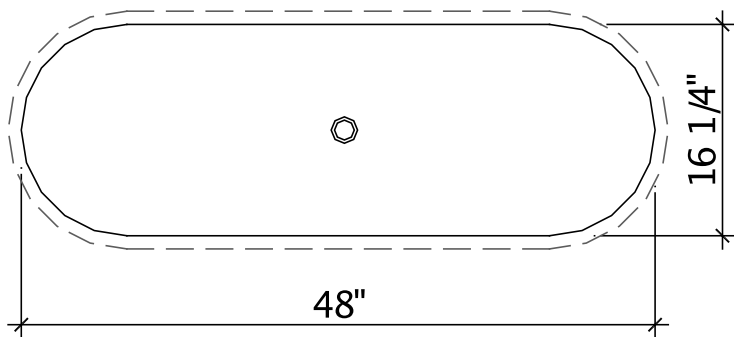

TROUGH - ADA

TROUGH - SIZES

TS-1327 (1 FAUCET)

TS-1440 (1 OR 2 FAUCETS)

TS-1654 (1 OR 2 FAUCETS)

TS-1648 (1 OR 2 FAUCETS)

TS-1666 (1 - 3 FAUCETS)

TROUGH - 3D