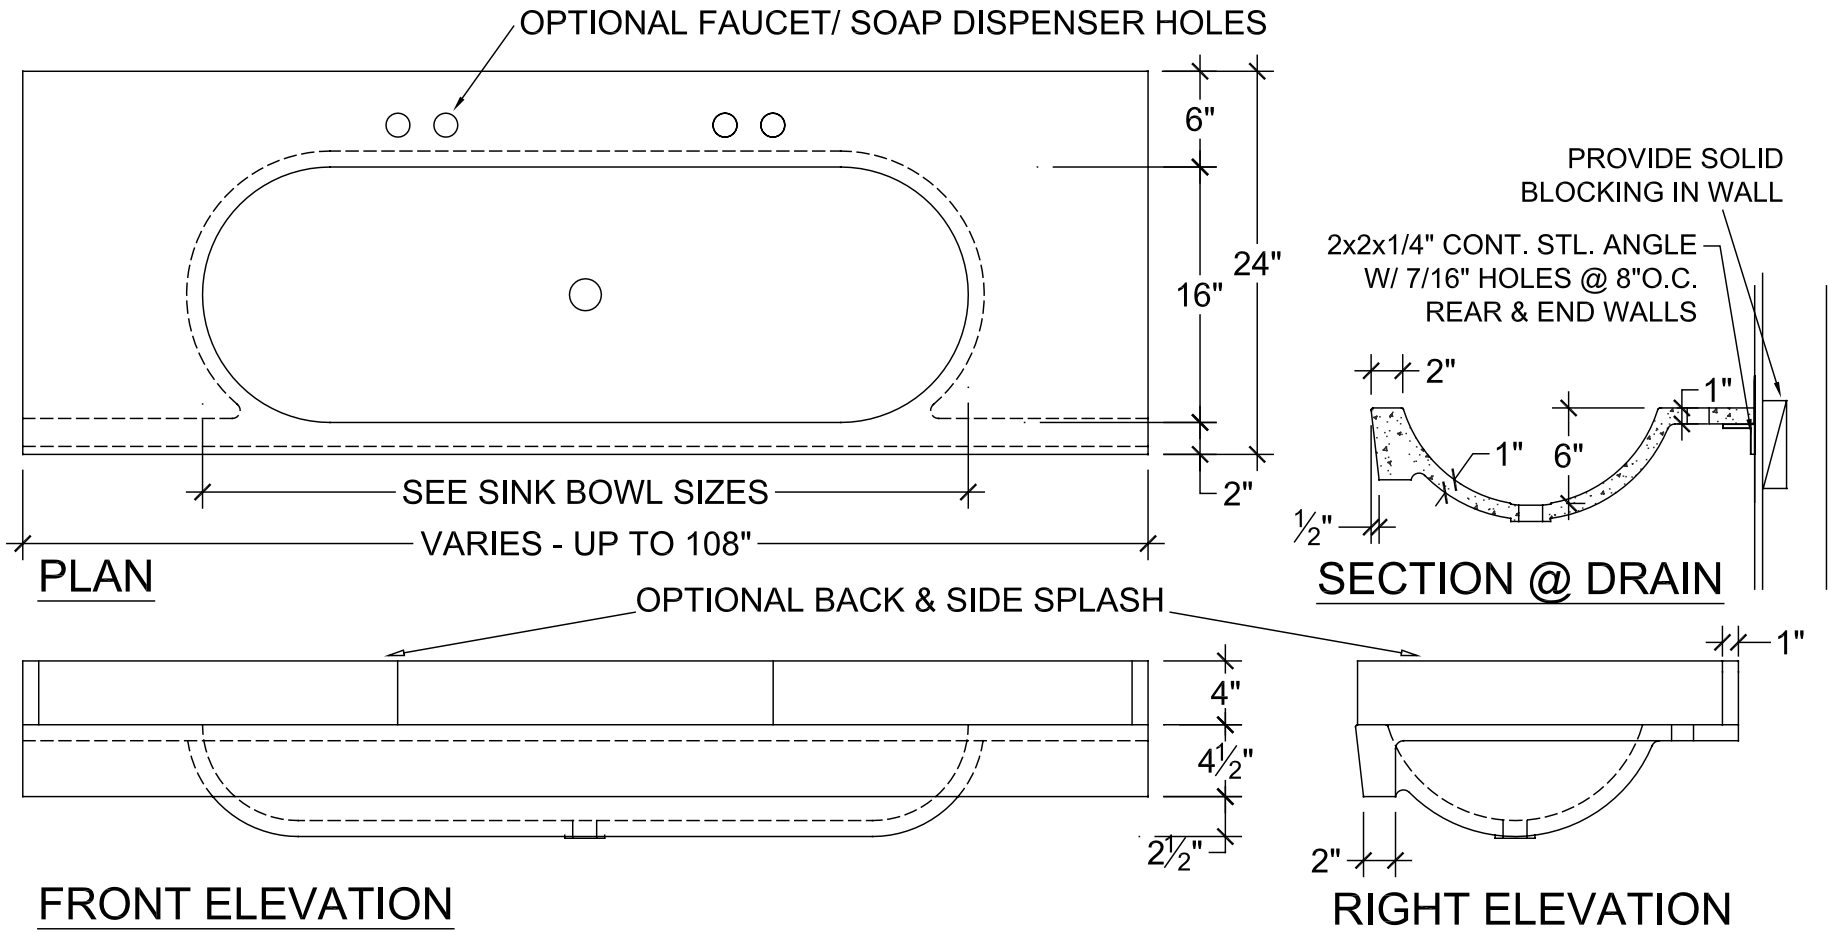

TROUGH - ADA

TROUGH - SIZES

TS-1327 (1 FAUCET)

TS-1440 (1 OR 2 FAUCETS)

TS-1654 (1 OR 2 FAUCETS)

TS-1648 (1 OR 2 FAUCETS)

TS-1666 (1 - 3 FAUCETS)

TROUGH - 3D