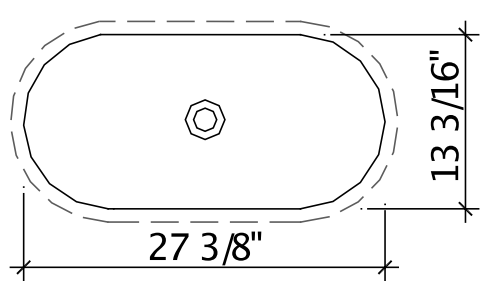

TROUGH - ADA

TROUGH - SIZES

TS-1327 (1 FAUCET)

TS-1440 (1 OR 2 FAUCETS)

TS-1654 (1 OR 2 FAUCETS)

TS-1648 (1 OR 2 FAUCETS)

TS-1666 (1 - 3 FAUCETS)

TROUGH - 3D