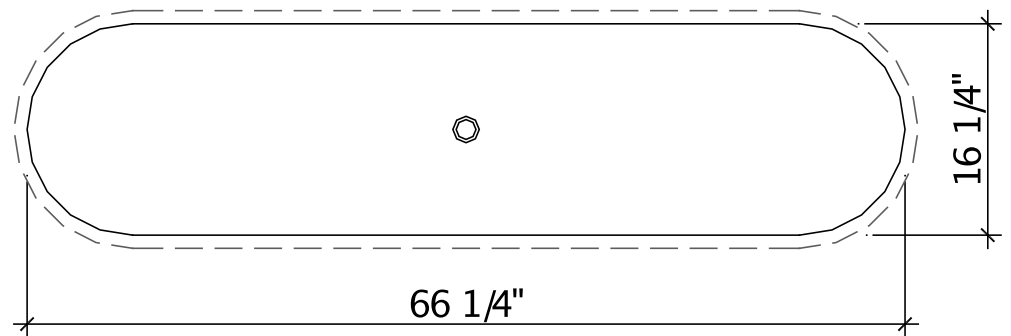

TROUGH - ADA

TROUGH - SIZES

TS-1327 (1 FAUCET)

TS-1440 (1 OR 2 FAUCETS)

TS-1654 (1 OR 2 FAUCETS)

TS-1648 (1 OR 2 FAUCETS)

TS-1666 (1 - 3 FAUCETS)

TROUGH - 3D