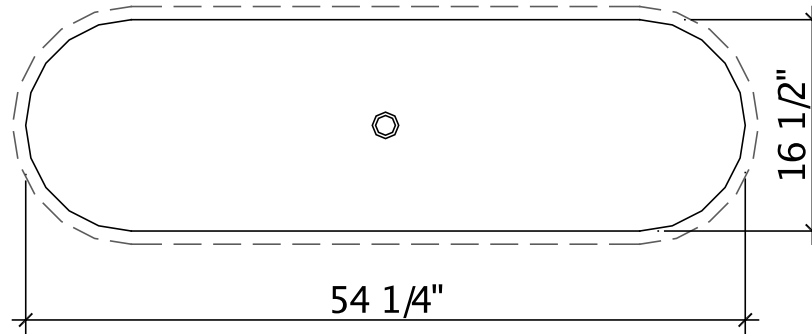

TROUGH - ADA

TROUGH - SIZES

TS-1327 (1 FAUCET)

TS-1440 (1 OR 2 FAUCETS)

TS-1654 (1 OR 2 FAUCETS)

TS-1648 (1 OR 2 FAUCETS)

TS-1666 (1 - 3 FAUCETS)

TROUGH - 3D