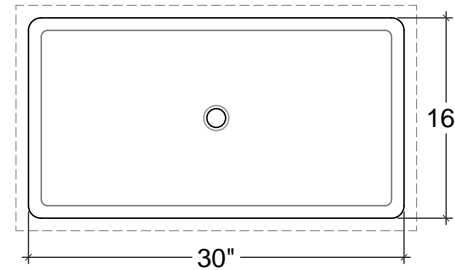

CS-1212-FB ^
12 1/2" x 12 1/2" x 5 3/4"

CS-1414-FB
13 5/8" x 13 5/8" x 6 1/4"

SECTION

CS-2013-FB
20" x 13" x 6 1/4"

FRONT SECTION

CS-2013-FBR*
20" x 13" x 6"

SIDE SECTION

FRONT SECTION

FRONT SECTION

CS-3812-FB ^
37 1/16" x 12" x 5"

SIDE SECTION

FRONT SECTION

CS-3016-FB
30" x 16" x 5 1/2"

SIDE SECTION

DIMENSIONS ARE INSIDE SINK

* THESE MODELS ARE AVAILABLE AS MULTIPLE-SINK VANITIES
^ THESE MODELS CAN COMPLY WITH A.D.A. STANDARDS

FRONT SECTION

SIDE SECTION

CS-4014
40" x 14" x 6 3/8"

FRONT SECTION

SIDE SECTION

CS-4215-FB ^A.D.A. COMPLIANT
42" x 15" x 5 1/4"

FRONT SECTION

SIDE SECTION

CS-5215-FB
51.5" x 14.5" x 5"

FRONT SECTION

SIDE SECTION

CS-6018-FB
60" x 18" x 6"