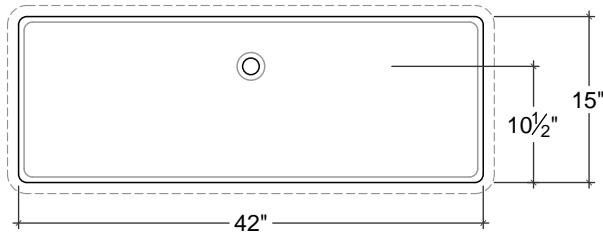

CS-1212-FB ^
12 1/2" x 12 1/2" x 5 3/4"

CS-1414-FB
13 5/8" x 13 5/8" x 6 1/4"

SECTION

CS-2013-FB
20" x 13" x 6 1/4"

FRONT SECTION

CS-2013-FBR*
20" x 13" x 6"

SIDE SECTION

FRONT SECTION

FRONT SECTION

CS-3812-FB ^
37 1/16" x 12" x 5"

SIDE SECTION

FRONT SECTION

CS-3016-FB
30" x 16" x 5 1/2"

SIDE SECTION

DIMENSIONS ARE INSIDE SINK

* THESE MODELS ARE AVAILABLE AS MULTIPLE-SINK VANITIES
^ THESE MODELS CAN COMPLY WITH A.D.A. STANDARDS

FRONT SECTION

SIDE SECTION

CS-4014
40" x 14" x 6 3/8"

FRONT SECTION

SIDE SECTION

CS-4215-FB ^A.D.A. COMPLIANT
42" x 15" x 5 1/4"

FRONT SECTION

SIDE SECTION

CS-5215-FB
51.5" x 14.5" x 5"

FRONT SECTION

SIDE SECTION

CS-6018-FB
60" x 18" x 6"