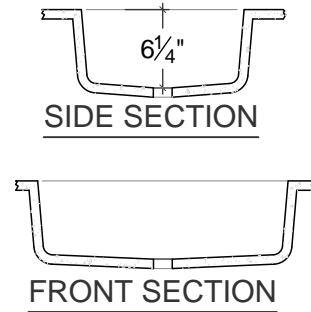

CS-1212-FB ^
12 1/2" x 12 1/2" x 5 3/4"

CS-1414-FB
13 5/8" x 13 5/8" x 6 1/4"

SECTION

CS-2013-FB
20" x 13" x 6 1/4"

FRONT SECTION

CS-2013-FBR*
20" x 13" x 6"

SIDE SECTION

FRONT SECTION

FRONT SECTION

CS-3812-FB ^
37 1/16" x 12" x 5"

SIDE SECTION

FRONT SECTION

CS-3016-FB
30" x 16" x 5 1/2"

SIDE SECTION

DIMENSIONS ARE INSIDE SINK

* THESE MODELS ARE AVAILABLE AS MULTIPLE-SINK VANITIES
^ THESE MODELS CAN COMPLY WITH A.D.A. STANDARDS

FRONT SECTION

SIDE SECTION

CS-4014
40" x 14" x 6 3/8"

FRONT SECTION

SIDE SECTION

CS-4215-FB ^A.D.A. COMPLIANT
42" x 15" x 5 1/4"

FRONT SECTION

SIDE SECTION

CS-5215-FB
51.5" x 14.5" x 5"

FRONT SECTION

SIDE SECTION

CS-6018-FB
60" x 18" x 6"