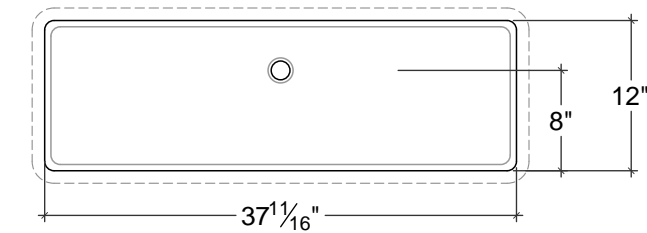

CS-1212-FB ^
12 1/2" x 12 1/2" x 5 3/4"

CS-1414-FB
13 5/8" x 13 5/8" x 6 1/4"

SECTION

CS-2013-FB
20" x 13" x 6 1/4"

FRONT SECTION

CS-2013-FBR*
20" x 13" x 6"

SIDE SECTION

FRONT SECTION

FRONT SECTION

CS-3812-FB ^
37 1/16" x 12" x 5"

SIDE SECTION

FRONT SECTION

CS-3016-FB
30" x 16" x 5 1/2"

SIDE SECTION

DIMENSIONS ARE INSIDE SINK

* THESE MODELS ARE AVAILABLE AS MULTIPLE-SINK VANITIES
^ THESE MODELS CAN COMPLY WITH A.D.A. STANDARDS

FRONT SECTION

SIDE SECTION

CS-4014
40" x 14" x 6 3/8"

FRONT SECTION

SIDE SECTION

CS-4215-FB ^A.D.A. COMPLIANT
42" x 15" x 5 1/4"

FRONT SECTION

SIDE SECTION

CS-5215-FB
51.5" x 14.5" x 5"

FRONT SECTION

SIDE SECTION

CS-6018-FB
60" x 18" x 6"