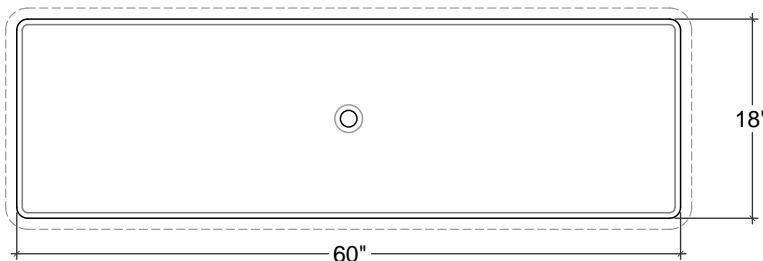

CS-1212-FB ^
12 1/2" x 12 1/2" x 5 3/4"

CS-1414-FB
13 5/8" x 13 5/8" x 6 1/4"

SECTION

CS-2013-FB
20" x 13" x 6 1/4"

FRONT SECTION

CS-2013-FBR*
20" x 13" x 6"

SIDE SECTION

FRONT SECTION

FRONT SECTION

CS-3812-FB ^
37 1/16" x 12" x 5"

SIDE SECTION

FRONT SECTION

CS-3016-FB
30" x 16" x 5 1/2"

SIDE SECTION

DIMENSIONS ARE INSIDE SINK

* THESE MODELS ARE AVAILABLE AS MULTIPLE-SINK VANITIES
^ THESE MODELS CAN COMPLY WITH A.D.A. STANDARDS

FRONT SECTION

SIDE SECTION

CS-4014
40" x 14" x 6 3/8"

FRONT SECTION

SIDE SECTION

CS-4215-FB ^A.D.A. COMPLIANT
42" x 15" x 5 1/4"

FRONT SECTION

SIDE SECTION

CS-5215-FB
51.5" x 14.5" x 5"

FRONT SECTION

SIDE SECTION

CS-6018-FB
60" x 18" x 6"