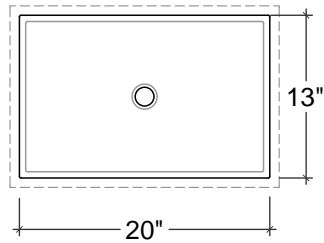

CS-1212-FB ^
12 1/2" x 12 1/2" x 5 3/4"

CS-1414-FB
13 5/8" x 13 5/8" x 6 1/4"

SECTION

CS-2013-FB
20" x 13" x 6 1/4"

FRONT SECTION

CS-2013-FBR*
20" x 13" x 6"

SIDE SECTION

FRONT SECTION

FRONT SECTION

CS-3812-FB ^
37 1/16" x 12" x 5"

SIDE SECTION

FRONT SECTION

CS-3016-FB
30" x 16" x 5 1/2"

SIDE SECTION

DIMENSIONS ARE INSIDE SINK

* THESE MODELS ARE AVAILABLE AS MULTIPLE-SINK VANITIES
^ THESE MODELS CAN COMPLY WITH A.D.A. STANDARDS

FRONT SECTION

SIDE SECTION

CS-4014
40" x 14" x 6 3/8"

FRONT SECTION

SIDE SECTION

CS-4215-FB ^A.D.A. COMPLIANT
42" x 15" x 5 1/4"

FRONT SECTION

SIDE SECTION

CS-5215-FB
51.5" x 14.5" x 5"

FRONT SECTION

SIDE SECTION

CS-6018-FB
60" x 18" x 6"