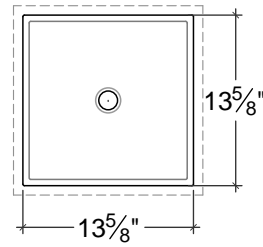

CS-1212-FB ^
12 1/2" x 12 1/2" x 5 3/4"

CS-1414-FB
13 5/8" x 13 5/8" x 6 1/4"

SECTION

CS-2013-FB
20" x 13" x 6 1/4"

FRONT SECTION

CS-2013-FBR*
20" x 13" x 6"

SIDE SECTION

FRONT SECTION

FRONT SECTION

CS-3812-FB ^
37 1/16" x 12" x 5"

SIDE SECTION

FRONT SECTION

CS-3016-FB
30" x 16" x 5 1/2"

SIDE SECTION

DIMENSIONS ARE INSIDE SINK

* THESE MODELS ARE AVAILABLE AS MULTIPLE-SINK VANITIES
^ THESE MODELS CAN COMPLY WITH A.D.A. STANDARDS

FRONT SECTION

SIDE SECTION

CS-4014
40" x 14" x 6 3/8"

FRONT SECTION

SIDE SECTION

CS-4215-FB ^A.D.A. COMPLIANT
42" x 15" x 5 1/4"

FRONT SECTION

SIDE SECTION

CS-5215-FB
51.5" x 14.5" x 5"

FRONT SECTION

SIDE SECTION

CS-6018-FB
60" x 18" x 6"