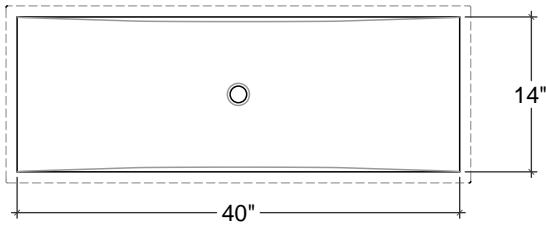

CS-1212-FB ^
12 1/2" x 12 1/2" x 5 3/4"

CS-1414-FB
13 5/8" x 13 5/8" x 6 1/4"

SECTION

CS-2013-FB
20" x 13" x 6 1/4"

FRONT SECTION

CS-2013-FBR*
20" x 13" x 6"

SIDE SECTION

FRONT SECTION

FRONT SECTION

CS-3812-FB ^
37 1/16" x 12" x 5"

SIDE SECTION

FRONT SECTION

CS-3016-FB
30" x 16" x 5 1/2"

SIDE SECTION

DIMENSIONS ARE INSIDE SINK

* THESE MODELS ARE AVAILABLE AS MULTIPLE-SINK VANITIES
^ THESE MODELS CAN COMPLY WITH A.D.A. STANDARDS

FRONT SECTION

SIDE SECTION

CS-4014
40" x 14" x 6 3/8"

FRONT SECTION

SIDE SECTION

CS-4215-FB ^A.D.A. COMPLIANT
42" x 15" x 5 1/4"

FRONT SECTION

SIDE SECTION

CS-5215-FB
51.5" x 14.5" x 5"

FRONT SECTION

SIDE SECTION

CS-6018-FB
60" x 18" x 6"