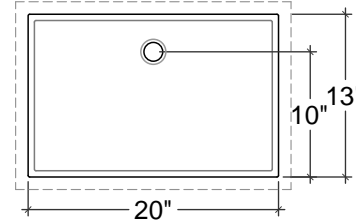

CS-1212-FB ^
12 1/2" x 12 1/2" x 5 3/4"

CS-1414-FB
13 5/8" x 13 5/8" x 6 1/4"

SECTION

CS-2013-FB
20" x 13" x 6 1/4"

FRONT SECTION

CS-2013-FBR*
20" x 13" x 6"

SIDE SECTION

FRONT SECTION

FRONT SECTION

CS-3812-FB ^
37 1/16" x 12" x 5"

SIDE SECTION

FRONT SECTION

CS-3016-FB
30" x 16" x 5 1/2"

SIDE SECTION

DIMENSIONS ARE INSIDE SINK

* THESE MODELS ARE AVAILABLE AS MULTIPLE-SINK VANITIES
^ THESE MODELS CAN COMPLY WITH A.D.A. STANDARDS

FRONT SECTION

SIDE SECTION

CS-4014
40" x 14" x 6 3/8"

FRONT SECTION

SIDE SECTION

CS-4215-FB ^A.D.A. COMPLIANT
42" x 15" x 5 1/4"

FRONT SECTION

SIDE SECTION

CS-5215-FB
51.5" x 14.5" x 5"

FRONT SECTION

SIDE SECTION

CS-6018-FB
60" x 18" x 6"