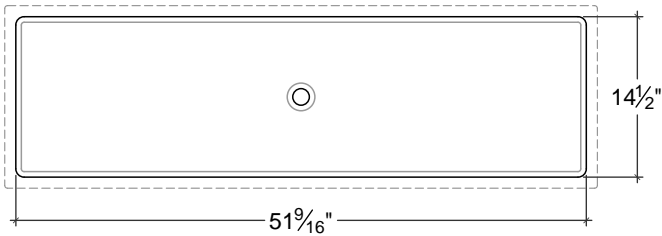

CS-1212-FB ^
12 1/2" x 12 1/2" x 5 3/4"

CS-1414-FB
13 5/8" x 13 5/8" x 6 1/4"

SECTION

CS-2013-FB
20" x 13" x 6 1/4"

FRONT SECTION

CS-2013-FBR*
20" x 13" x 6"

SIDE SECTION

FRONT SECTION

FRONT SECTION

CS-3812-FB ^
37 1/16" x 12" x 5"

SIDE SECTION

FRONT SECTION

CS-3016-FB
30" x 16" x 5 1/2"

SIDE SECTION

DIMENSIONS ARE INSIDE SINK

* THESE MODELS ARE AVAILABLE AS MULTIPLE-SINK VANITIES
^ THESE MODELS CAN COMPLY WITH A.D.A. STANDARDS

FRONT SECTION

SIDE SECTION

CS-4014
40" x 14" x 6 3/8"

FRONT SECTION

SIDE SECTION

CS-4215-FB ^A.D.A. COMPLIANT
42" x 15" x 5 1/4"

FRONT SECTION

SIDE SECTION

CS-5215-FB
51.5" x 14.5" x 5"

FRONT SECTION

SIDE SECTION

CS-6018-FB
60" x 18" x 6"