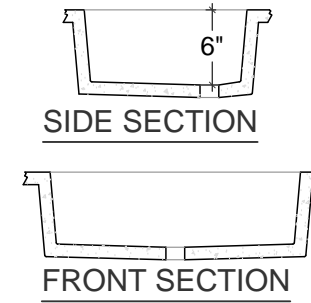

CS-1212-FB ^
12 1/2" x 12 1/2" x 5 3/4"

CS-1414-FB
13 5/8" x 13 5/8" x 6 1/4"

SECTION

CS-2013-FB
20" x 13" x 6 1/4"

FRONT SECTION

CS-2013-FBR*
20" x 13" x 6"

SIDE SECTION

FRONT SECTION

FRONT SECTION

CS-3812-FB ^
37 1/16" x 12" x 5"

SIDE SECTION

FRONT SECTION

CS-3016-FB
30" x 16" x 5 1/2"

SIDE SECTION

DIMENSIONS ARE INSIDE SINK

* THESE MODELS ARE AVAILABLE AS MULTIPLE-SINK VANITIES
^ THESE MODELS CAN COMPLY WITH A.D.A. STANDARDS

FRONT SECTION

SIDE SECTION

CS-4014
40" x 14" x 6 3/8"

FRONT SECTION

SIDE SECTION

CS-4215-FB ^A.D.A. COMPLIANT
42" x 15" x 5 1/4"

FRONT SECTION

SIDE SECTION

CS-5215-FB
51.5" x 14.5" x 5"

FRONT SECTION

SIDE SECTION

CS-6018-FB
60" x 18" x 6"