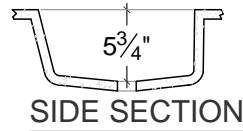

CS-1212-FB ^
12 1/2" x 12 1/2" x 5 3/4"

CS-1414-FB
13 5/8" x 13 5/8" x 6 1/4"

SECTION

CS-2013-FB
20" x 13" x 6 1/4"

FRONT SECTION

CS-2013-FBR*
20" x 13" x 6"

SIDE SECTION

FRONT SECTION

FRONT SECTION

CS-3812-FB ^
37 1/16" x 12" x 5"

SIDE SECTION

FRONT SECTION

CS-3016-FB
30" x 16" x 5 1/2"

SIDE SECTION

DIMENSIONS ARE INSIDE SINK

* THESE MODELS ARE AVAILABLE AS MULTIPLE-SINK VANITIES
^ THESE MODELS CAN COMPLY WITH A.D.A. STANDARDS

FRONT SECTION

SIDE SECTION

CS-4014
40" x 14" x 6 3/8"

FRONT SECTION

SIDE SECTION

CS-4215-FB ^A.D.A. COMPLIANT
42" x 15" x 5 1/4"

FRONT SECTION

SIDE SECTION

CS-5215-FB
51.5" x 14.5" x 5"

FRONT SECTION

SIDE SECTION

CS-6018-FB
60" x 18" x 6"