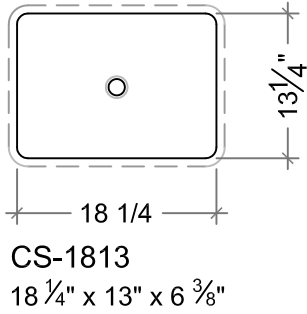

**SONOMA CAST STONE CORPORATION**  
 133 COPELAND STREET, PETALUMA, CA 94952  
 707-283-1888  
 FAX 707-283-1899

**COUNTERSINKS, RECTANGULAR & SQUARE**

DATE : 9/3/2014
DWG REVISION #
DRAWN BY: CF

**RECTANGULAR "SCOOP"**

**RECTANGULAR "CRESCENT"**

**RECTANGULAR "WEDGE"**