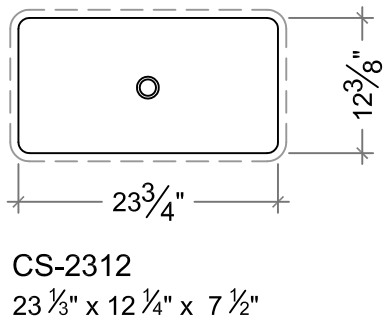

**SONOMA CAST STONE CORPORATION**  
 133 COPELAND STREET, PETALUMA, CA 94952  
 707-283-1888  
 FAX 707-283-1899

**COUNTERSINKS, RECTANGULAR & SQUARE**

DATE : 9/3/2014
DWG REVISION #
DRAWN BY: CF

**RECTANGULAR "SCOOP"**

**RECTANGULAR "CRESCENT"**

**RECTANGULAR "WEDGE"**