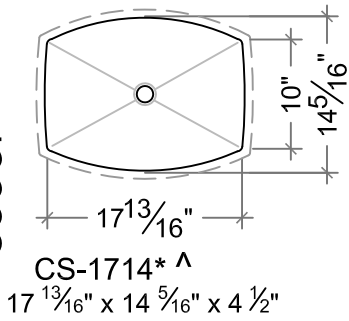

**SONOMA CAST STONE CORPORATION**  
 133 COPELAND STREET, PETALUMA, CA 94952  
 707-283-1888  
 FAX 707-283-1899

**COUNTERSINKS, RECTANGULAR & SQUARE**

DATE : 9/3/2014
DWG REVISION #
DRAWN BY: CF

**RECTANGULAR "SCOOP"**

**RECTANGULAR "CRESCENT"**

**RECTANGULAR "WEDGE"**