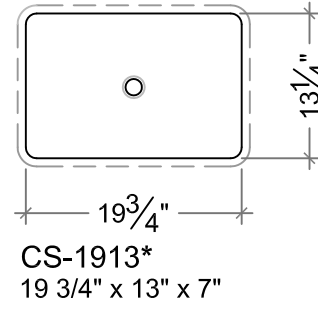

SONOMA CAST STONE CORPORATION
 133 COPELAND STREET, PETALUMA, CA 94952
 707-283-1888
 FAX 707-283-1899

COUNTERSINKS, RECTANGULAR & SQUARE

DATE : 9/3/2014
 DWG REVISION #

DRAWN BY: CF

RECTANGULAR "SCOOP"

RECTANGULAR "CRESCENT"

RECTANGULAR "WEDGE"