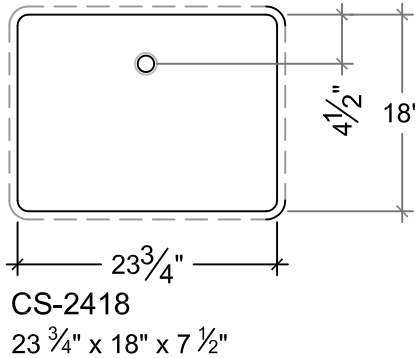

SONOMA CAST STONE CORPORATION
 133 COPELAND STREET, PETALUMA, CA 94952
 707-283-1888
 FAX 707-283-1899

COUNTERSINKS, RECTANGULAR & SQUARE

DATE : 9/3/2014
 DWG REVISION #

DRAWN BY: CF

RECTANGULAR "SCOOP"

RECTANGULAR "CRESCENT"

RECTANGULAR "WEDGE"