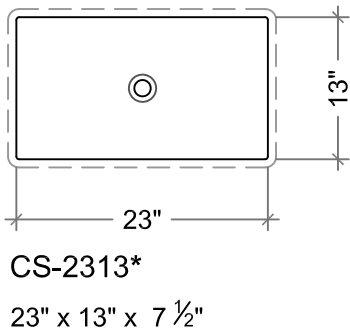

SONOMA CAST STONE CORPORATION
 133 COPELAND STREET, PETALUMA, CA 94952
 707-283-1888
 FAX 707-283-1899

COUNTERSINKS, RECTANGULAR & SQUARE

DATE : 9/3/2014
 DWG REVISION #

DRAWN BY: CF

RECTANGULAR "SCOOP"

RECTANGULAR "CRESCENT"

RECTANGULAR "WEDGE"