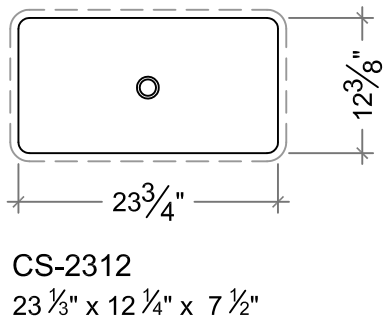

SONOMA CAST STONE CORPORATION
 133 COPELAND STREET, PETALUMA, CA 94952
 707-283-1888
 FAX 707-283-1899

COUNTERSINKS, RECTANGULAR & SQUARE

DATE : 9/3/2014
 DWG REVISION #

DRAWN BY: CF

RECTANGULAR "SCOOP"

RECTANGULAR "CRESCENT"

RECTANGULAR "WEDGE"