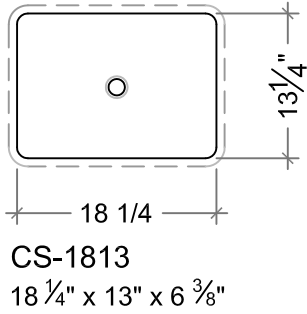

SONOMA CAST STONE CORPORATION
 133 COPELAND STREET, PETALUMA, CA 94952
 707-283-1888
 FAX 707-283-1899

COUNTERSINKS, RECTANGULAR & SQUARE

DATE : 9/3/2014
 DWG REVISION #

DRAWN BY: CF

RECTANGULAR "SCOOP"

RECTANGULAR "CRESCENT"

RECTANGULAR "WEDGE"