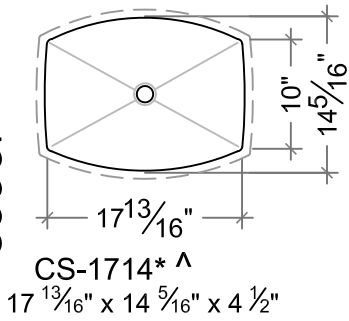

SONOMA CAST STONE CORPORATION
 133 COPELAND STREET, PETALUMA, CA 94952
 707-283-1888
 FAX 707-283-1899

COUNTERSINKS, RECTANGULAR & SQUARE

DATE : 9/3/2014
 DWG REVISION #

DRAWN BY: CF

RECTANGULAR "SCOOP"

RECTANGULAR "CRESCENT"

RECTANGULAR "WEDGE"