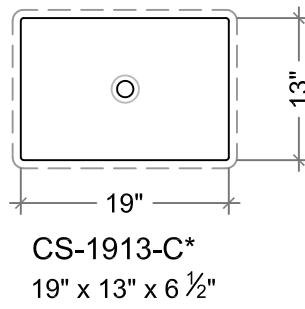

**SONOMA CAST STONE CORPORATION**  
 133 COPELAND STREET, PETALUMA, CA 94952  
 707-283-1888  
 FAX 707-283-1899

**COUNTERSINKS, RECTANGULAR & SQUARE**

DATE : 9/3/2014
DWG REVISION #
DRAWN BY: CF

**RECTANGULAR "SCOOP"**

**RECTANGULAR "CRESCENT"**

**RECTANGULAR "WEDGE"**