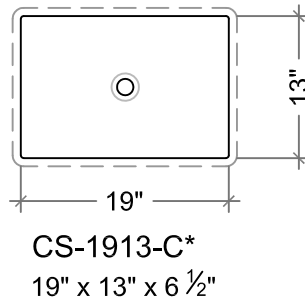

SONOMA CAST STONE CORPORATION
 133 COPELAND STREET, PETALUMA, CA 94952
 707-283-1888
 FAX 707-283-1899

COUNTERSINKS, RECTANGULAR & SQUARE

DATE : 9/3/2014
 DWG REVISION #

DRAWN BY: CF

RECTANGULAR "SCOOP"

RECTANGULAR "CRESCENT"

RECTANGULAR "WEDGE"