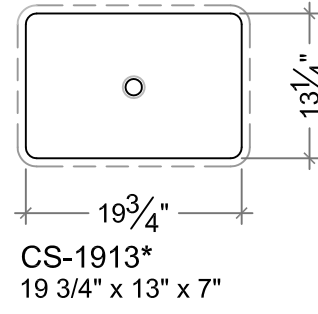

**SONOMA CAST STONE CORPORATION**  
 133 COPELAND STREET, PETALUMA, CA 94952  
 707-283-1888  
 FAX 707-283-1899

**COUNTERSINKS, RECTANGULAR & SQUARE**

DATE : 9/3/2014
DWG REVISION #
DRAWN BY: CF

**RECTANGULAR "SCOOP"**

**RECTANGULAR "CRESCENT"**

**RECTANGULAR "WEDGE"**