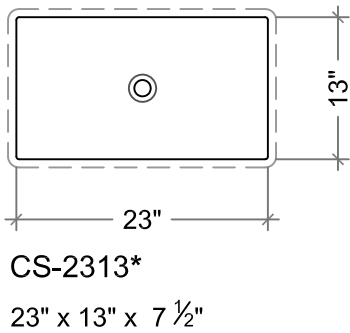

**SONOMA CAST STONE CORPORATION**  
 133 COPELAND STREET, PETALUMA, CA 94952  
 707-283-1888  
 FAX 707-283-1899

**COUNTERSINKS, RECTANGULAR & SQUARE**

DATE : 9/3/2014
DWG REVISION #
DRAWN BY: CF

**RECTANGULAR "SCOOP"**

**RECTANGULAR "CRESCENT"**

**RECTANGULAR "WEDGE"**