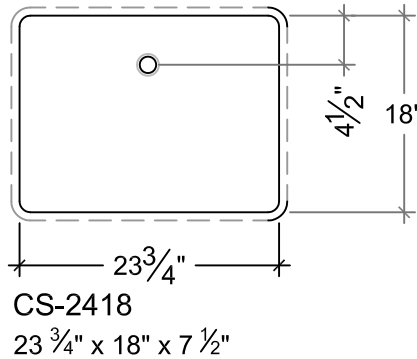

**SONOMA CAST STONE CORPORATION**  
 133 COPELAND STREET, PETALUMA, CA 94952  
 707-283-1888  
 FAX 707-283-1899

**COUNTERSINKS, RECTANGULAR & SQUARE**

DATE : 9/3/2014
DWG REVISION #
DRAWN BY: CF

**RECTANGULAR "SCOOP"**

**RECTANGULAR "CRESCENT"**

**RECTANGULAR "WEDGE"**