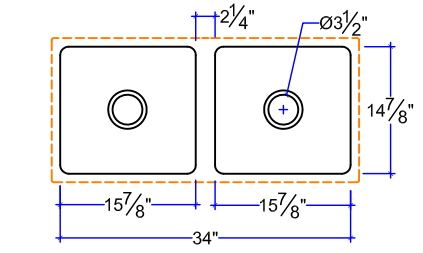

SONOMA CAST STONE CORPORATION
133 COPELAND STREET PETALUMA, CA 94952
707-283-1888
FAX 707-283-1899

DOUBLE BOWL INTEGRAL KITCHEN SINKS
VERSION : 11/21/2013