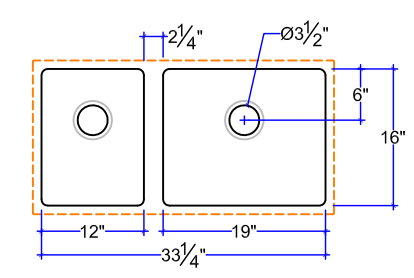

SONOMA CAST STONE CORPORATION
133 COPELAND STREET PETALUMA, CA 94952
707-283-1888
FAX 707-283-1899

DOUBLE BOWL INTEGRAL KITCHEN SINKS
VERSION : 11/21/2013