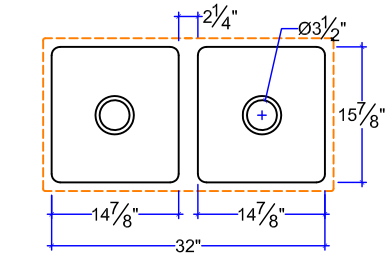

DOUBLE BOWL INTEGRAL KITCHEN SINKS
 VERSION : 11/21/2013

KS-DBL-1613-13

KS-DBL-1615-15

KS-DBL-1615-15-10

KS-DBL-1612-19

KS-DBL-1516-16

KS-CHF-1633-L AND KS-CHF-1633-R

KS-DBL-1615-26-R AND KS-DBL-1615-26-L