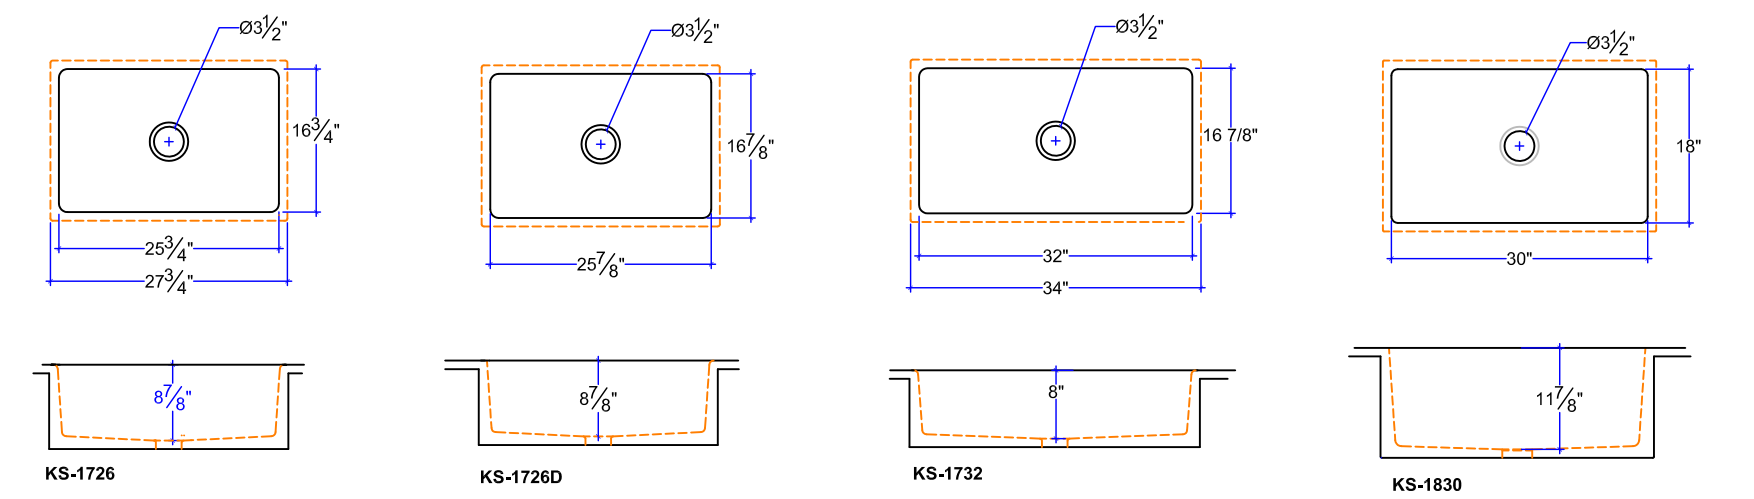

SONOMA CAST STONE CORPORATION
 133 COPELAND STREET PETALUMA, CA 94952
 707-283-1888
 FAX 707-283-1899

SINGLE BOWL INTEGRAL KITCHEN SINKS
 VERSION : 11/21/2013

SONOMA CAST STONE CORPORATION
 133 COPELAND STREET PETALUMA, CA 94952
 707-283-1888
 FAX 707-283-1899

DOUBLE BOWL INTEGRAL KITCHEN SINKS
 VERSION : 11/21/2013

KS-DBL-1613-13

KS-DBL-1615-15

KS-DBL-1615-15-10

KS-DBL-1612-19

KS-DBL-1516-16

KS-CHF-1633-L AND KS-CHF-1633-R

KS-DBL-1615-26-R AND KS-DBL-1615-26-L