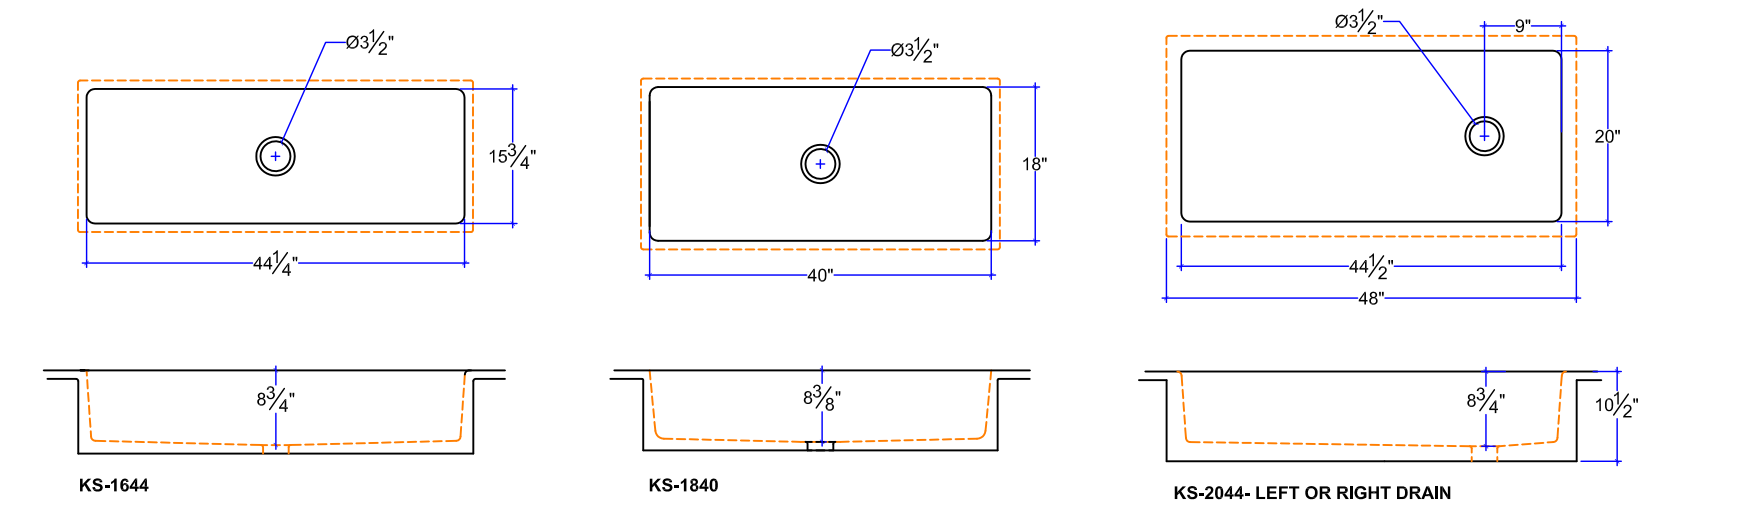

SONOMA CAST STONE CORPORATION
 133 COPELAND STREET PETALUMA, CA 94952
 707-283-1888
 FAX 707-283-1899

SINGLE BOWL INTEGRAL KITCHEN SINKS
 VERSION : 11/21/2013

SONOMA CAST STONE CORPORATION
 133 COPELAND STREET PETALUMA, CA 94952
 707-283-1888
 FAX 707-283-1899

DOUBLE BOWL INTEGRAL KITCHEN SINKS
 VERSION : 11/21/2013

KS-DBL-1613-13

KS-DBL-1615-15

KS-DBL-1615-15-10

KS-DBL-1612-19

KS-DBL-1516-16

KS-CHF-1633-L AND KS-CHF-1633-R

KS-DBL-1615-26-R AND KS-DBL-1615-26-L