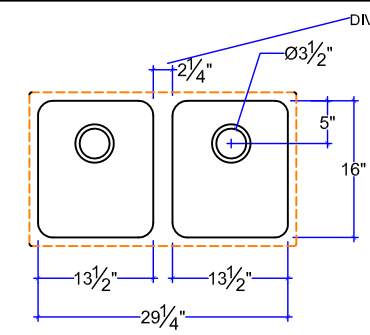

DOUBLE BOWL INTEGRAL KITCHEN SINKS
 VERSION : 11/21/2013

KS-DBL-1613-13

KS-DBL-1615-15

KS-DBL-1615-15-10

KS-DBL-1612-19

KS-DBL-1516-16

KS-CHF-1633-L AND KS-CHF-1633-R

KS-DBL-1615-26-R AND KS-DBL-1615-26-L