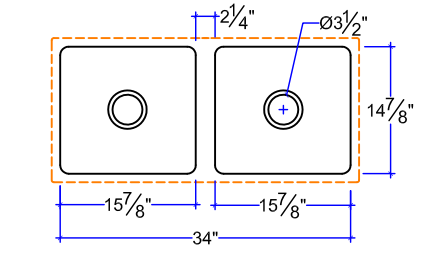

DOUBLE BOWL INTEGRAL KITCHEN SINKS
 VERSION : 11/21/2013

KS-DBL-1613-13

KS-DBL-1615-15

KS-DBL-1615-15-10

KS-DBL-1612-19

KS-DBL-1516-16

KS-CHF-1633-L AND KS-CHF-1633-R

KS-DBL-1615-26-R AND KS-DBL-1615-26-L