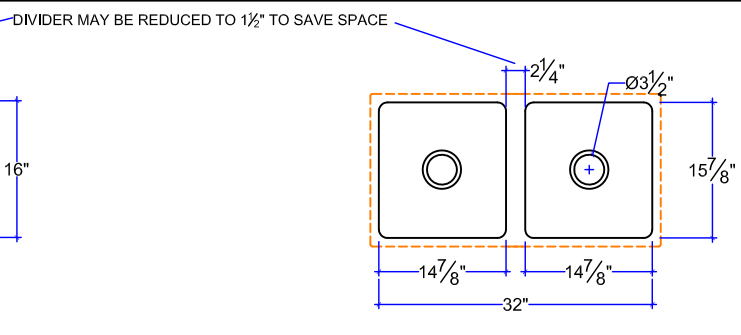

SONOMA CAST STONE CORPORATION
 133 COPELAND STREET PETALUMA, CA 94952
 707-283-1888
 FAX 707-283-1899

SINGLE BOWL INTEGRAL KITCHEN SINKS
 VERSION : 11/21/2013

SONOMA CAST STONE CORPORATION
 133 COPELAND STREET PETALUMA, CA 94952
 707-283-1888
 FAX 707-283-1899

DOUBLE BOWL INTEGRAL KITCHEN SINKS
 VERSION : 11/21/2013

KS-DBL-1613-13

KS-DBL-1615-15

KS-DBL-1615-15-10

KS-DBL-1612-19

KS-DBL-1516-16

KS-CHF-1633-L AND KS-CHF-1633-R

KS-DBL-1615-26-R AND KS-DBL-1615-26-L