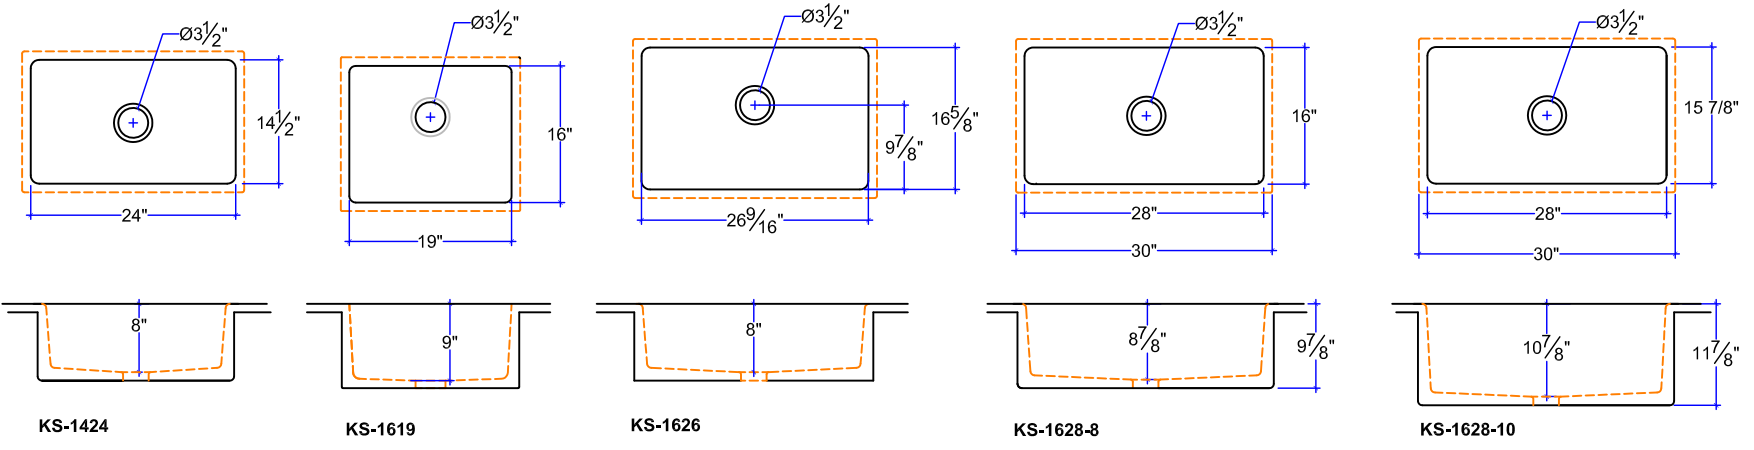

SONOMA CAST STONE CORPORATION
 133 COPELAND STREET PETALUMA, CA 94952
 707-283-1888
 FAX 707-283-1899

SINGLE BOWL INTEGRAL KITCHEN SINKS
 VERSION : 11/21/2013

SONOMA CAST STONE CORPORATION
 133 COPELAND STREET PETALUMA, CA 94952
 707-283-1888
 FAX 707-283-1899

DOUBLE BOWL INTEGRAL KITCHEN SINKS
 VERSION : 11/21/2013

KS-DBL-1613-13

KS-DBL-1615-15

KS-DBL-1615-15-10

KS-DBL-1612-19

KS-DBL-1516-16

KS-CHF-1633-L AND KS-CHF-1633-R

KS-DBL-1615-26-R AND KS-DBL-1615-26-L