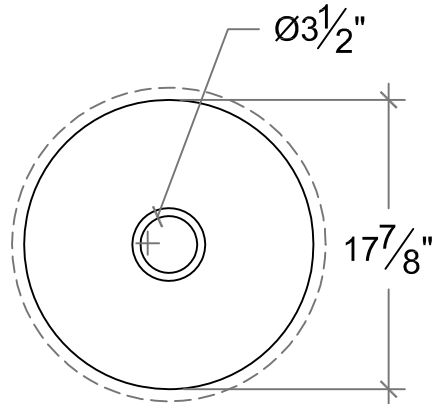

KS-0915

KS-15D

KS-16D

KS-18D

SONOMA CAST STONE
CORPORATION
133 COPELAND STREET PETALUMA, CA 94952
707-283-1888
FAX 707-283-1899

INTEGRAL ROUND BAR/ PREP SINKS