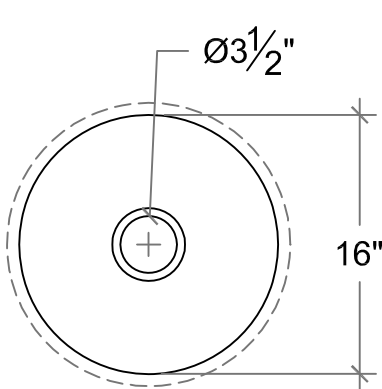

KS-0915

KS-15D

KS-16D

KS-18D

SONOMA CAST STONE
CORPORATION
133 COPELAND STREET PETALUMA, CA 94952
707-283-1888
FAX 707-283-1899

INTEGRAL ROUND BAR/ PREP SINKS