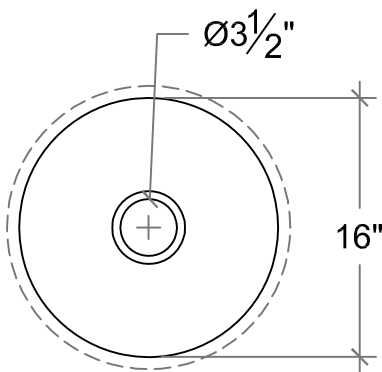

KS-0915

KS-15D

KS-16D

KS-18D

SONOMA CAST STONE
CORPORATION
133 COPELAND STREET PETALUMA, CA 94952
707-283-1888
FAX 707-283-1899

INTEGRAL ROUND BAR/ PREP SINKS