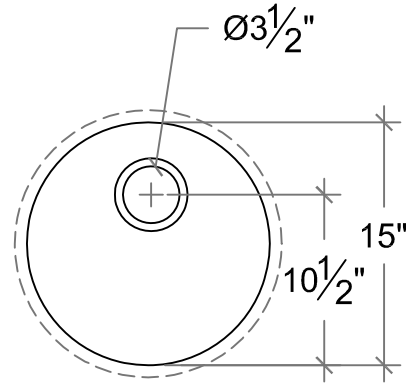

KS-0915

KS-15D

KS-16D

KS-18D

SONOMA CAST STONE
CORPORATION
133 COPELAND STREET PETALUMA, CA 94952
707-283-1888
FAX 707-283-1899

INTEGRAL ROUND BAR/ PREP SINKS