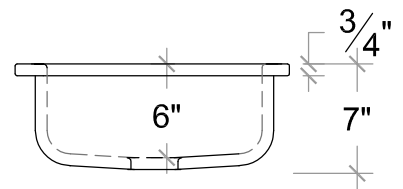

SONOMA CAST STONE CORPORATION
 133 COPELAND STREET PETALUMA, CA 94952
 707-283-1888 FAX 707-283-1899

PREPINKS AS UNDERMOUNT, RECTANGULAR

VERSION 8/10

FS-1412

FS-1612-9

FS-1613

FS-1414

FSDLX-1516