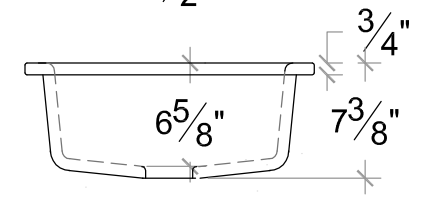

SONOMA CAST STONE CORPORATION
 133 COPELAND STREET PETALUMA, CA 94952
 707-283-1888 FAX 707-283-1899

PREPINKS AS UNDERMOUNT, RECTANGULAR

VERSION 8/10

FS-1412

FS-1612-9

FS-1613

FS-1414

FSDLX-1516