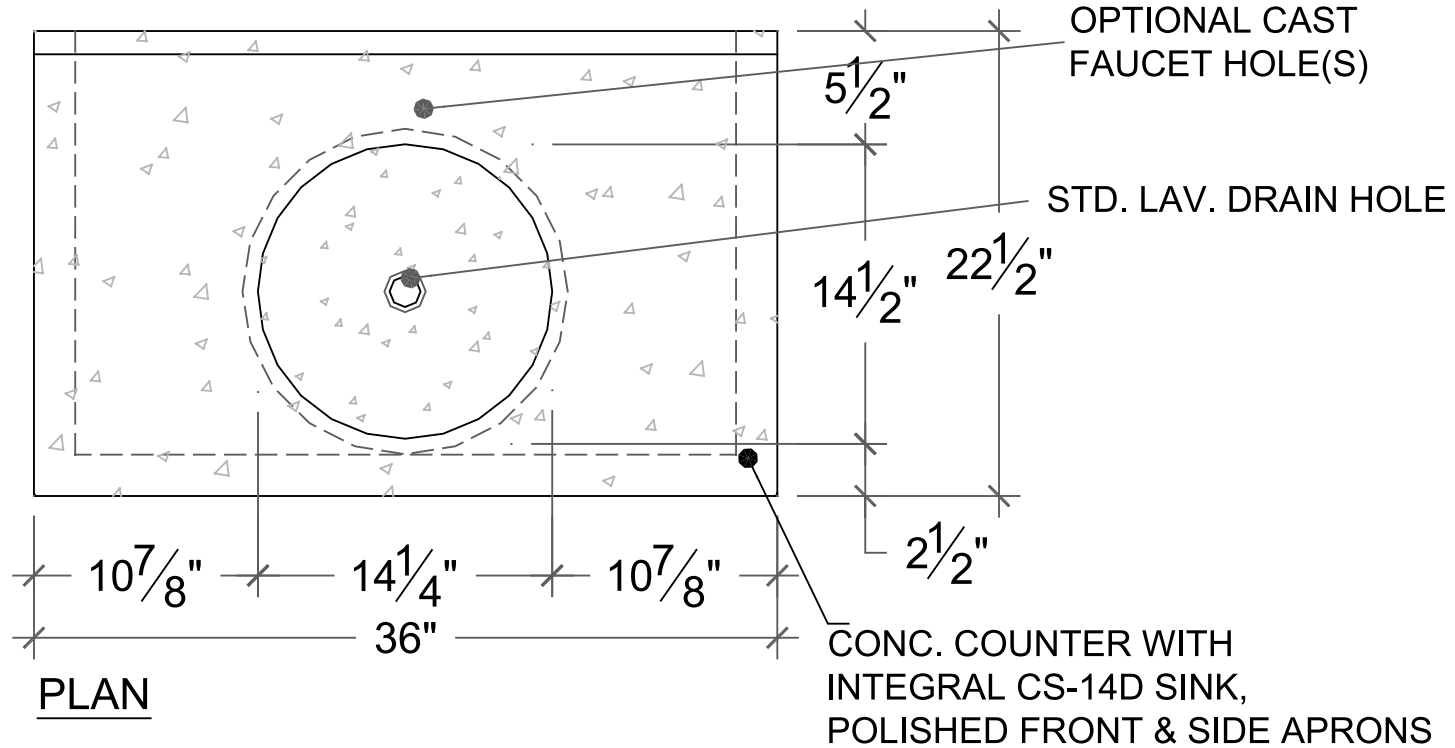

SONOMA CAST STONE / 877.283.2400

STANDARD PRODUCTS

Visit www.sonomastone.com to see photos.
Designs ©2009 Sonoma Cast Stone Corp. All rights reserved.

MODEL: P-COUNTER

PLAN

FRONT ELEVATION

SIDE ELEVATION