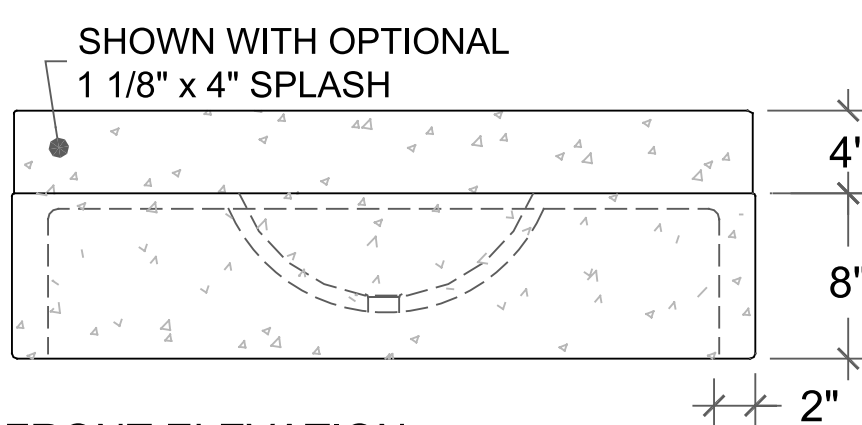

SONOMA CAST STONE / 877.283.2400

STANDARD PRODUCTS

Visit www.sonomastone.com to see photos.
Designs ©2009 Sonoma Cast Stone Corp. All rights reserved.

MODEL: P-COUNTER

PLAN

FRONT ELEVATION

SIDE ELEVATION