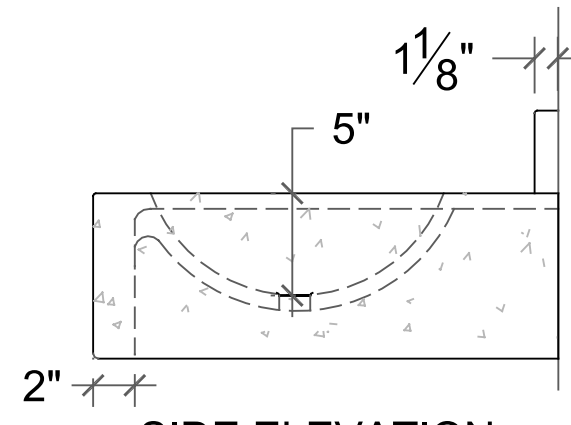

SONOMA CAST STONE / 877.283.2400

STANDARD PRODUCTS

Visit www.sonomastone.com to see photos.
Designs ©2009 Sonoma Cast Stone Corp. All rights reserved.

MODEL: P-COUNTER

PLAN

FRONT ELEVATION

SIDE ELEVATION