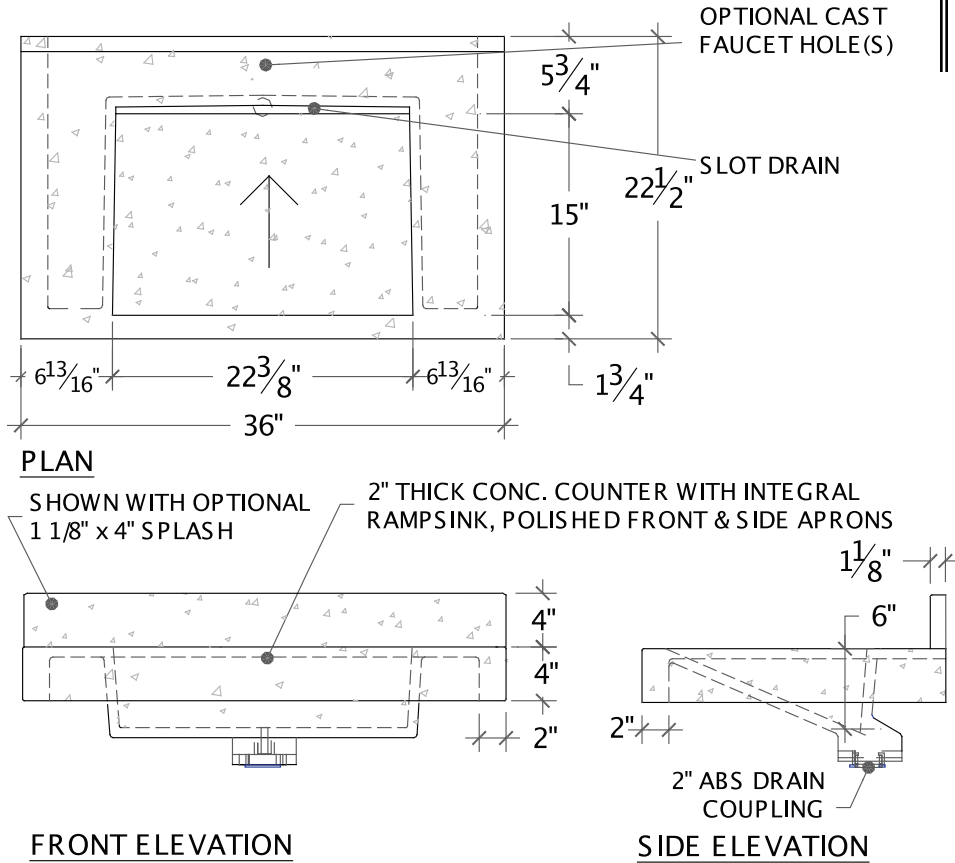

Designs ©2009 Sonoma Cast Stone Corp. All rights reserved.

Visit www.sonomastone.com to see photos of this and other products.

• DESCRIPTION

Standard integral Single RampSink™ with surrounding counter space. Hidden slot drain replaces a traditional drain assembly. Molds are in stock and ready to pour upon color selection and faucet placement instructions. This unit rests on designed cabinetry or on one of our specially made hardwood or modern metal stands (p07-08). The hardwood stands are available in smooth or distressed finish (stained or unstained options). Also available in a Standard Double-wide RampSink™ for master bath vanity size (p16). The RampSink™ is our most flexible design. The design can be modified in many ways for custom pieces. The "ramp" may slope sideways, from back to front or two ramps may overlap each other. This design is especially adaptable for commercial applications. Custom sizes are available.

Production time 4-5 weeks.

• FACTS

Classic Concrete (diamond-sanded, sealed & waxed) or Stainless Nucrete™. 24 standard colors. See: www.sonomastone.com, catalog or techbinder. Custom colors available. Order samples online, or call 877-283-2400 x113.

Optional Back Splash available. May be cabinet or wall-mounted.

Specially designed metal or wood stands sold separately.

Custom cabinets available. Faucet holes optional to your specification. May use deck or wall-mount faucets.

The slot drain couples to conventional 1-1/4" drain assemblies.

For UPC (IAPMO) listing, see Appendix, p08-10.

Approximate Weight: 200 lbs / Crated 335 lbs (not including optional stand)