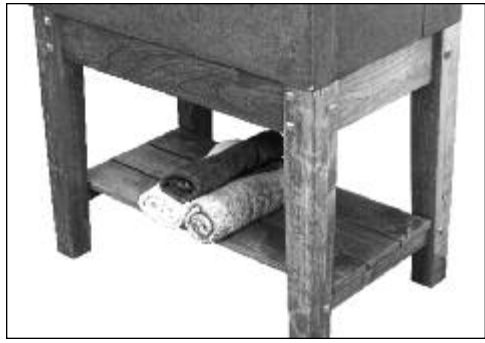

STANDARD PRODUCTS

SONOMA CAST STONE CORPORATION
Makers of NuCrete™, The World's Only Stainless Concrete
877.283.1897 • www.sonomastone.com

For more product info, or to download replacement forms, see: www.sonomastone.com

WOOD STAND for P-Series P-STNDHW

Sonoma Cast Stone offers optional stands of hardwood or powder-coated metal, hand-crafted and designed to complement our P-Series sinks. Sold separately.