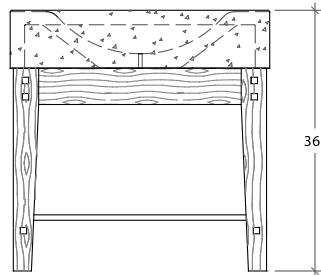

## WOOD STAND for P-Series P-STNDHW

Sonoma Cast Stone offers optional stands of hardwood or powder-coated metal, hand-crafted and designed to complement our P-Series sinks. Sold separately.

HARDWOOD STAND WITH P-COUNTERSINK