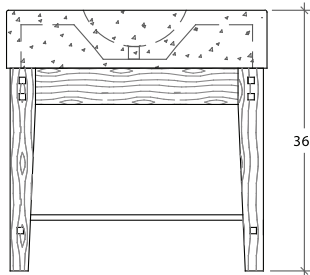

## WOOD STAND for P-Series P-STNDHW

Sonoma Cast Stone offers optional stands of hardwood or powder-coated metal, hand-crafted and designed to complement our P-Series sinks. Sold separately.

HARDWOOD STAND WITH P-COUNTERSINK

### • DESCRIPTION

Standard Size hardwood stands for any P-Series sink option.  
 Towel shelf included.  
 Quality handcrafted stand available in smooth or distressed finish (stained or unstained options).  
 NOTE: Distressing imitates the wear that would occur over many years of use. These wear patterns will, by nature, vary from one piece to another.