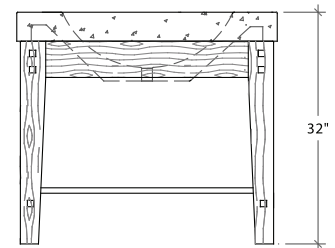

HARDWOOD STAND WITH P-TROUGH

Designs ©2007 Sonoma Cast Stone Corp. All rights reserved.

Visit www.sonomastone.com to see photos of this and other products.

• DESCRIPTION

Standard Size hardwood stands for any P-Series sink option.
Towel shelf included.
Quality handcrafted stand available in smooth or distressed finish (stained or unstained options).
NOTE: Distressing imitates the wear that would occur over many years of use. These wear patterns will, by nature, vary from one piece to another.

• FACTS

Solid Hardwood construction.
Smooth or Distressed finish.
Stained or Unstained.
For finish details and stain colors, visit www.sonomastone.com
Approximate Weight: 34 lbs / Crated: 85 lbs (not including optional sinks)