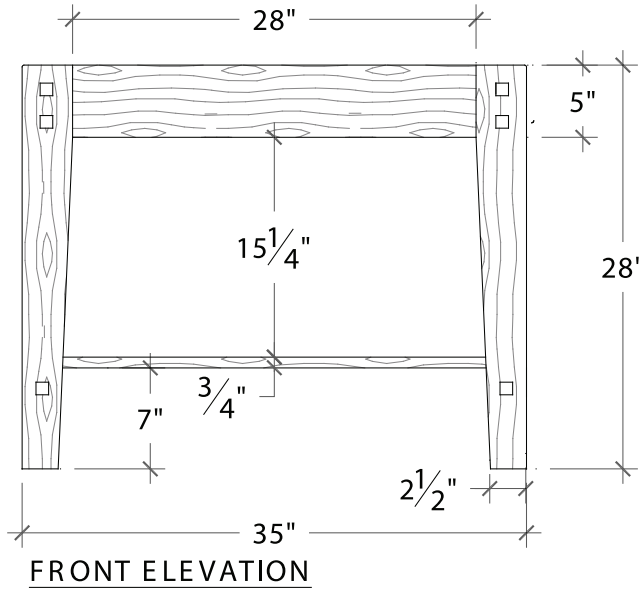

HARDWOOD STAND WITH P-COUNTERSINK