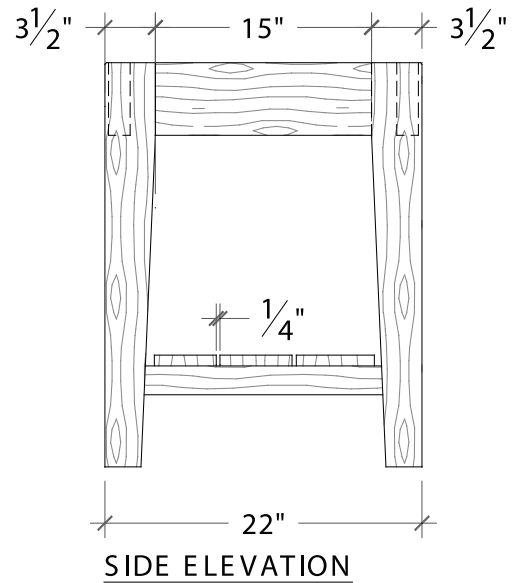

HARDWOOD STAND WITH P-COUNTERSINK