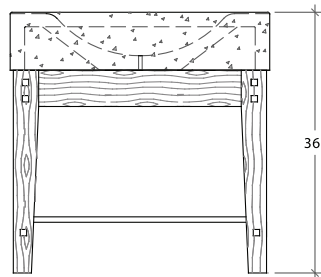

WOOD STAND for P-Series P-STNDHW

Sonoma Cast Stone offers optional stands of hardwood or powder-coated metal, hand-crafted and designed to complement our P-Series sinks. Sold separately.

HARDWOOD STAND WITH P-COUNTERSINK

• DESCRIPTION

Standard Size hardwood stands for any P-Series sink option.
 Towel shelf included.
 Quality handcrafted stand available in smooth or distressed finish (stained or unstained options).
 NOTE: Distressing imitates the wear that would occur over many years of use. These wear patterns will, by nature, vary from one piece to another.