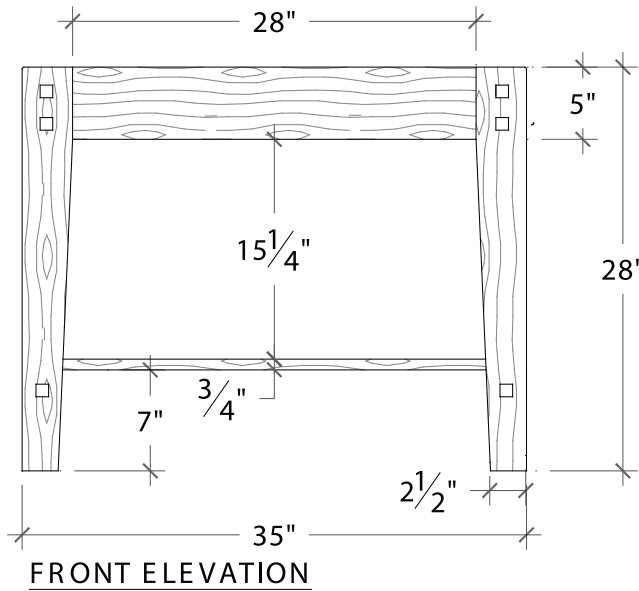

HARDWOOD STAND WITH P-COUNTERSINK