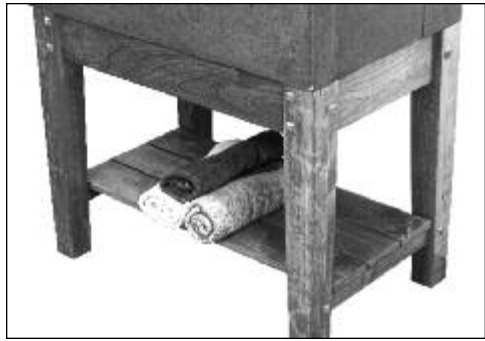

STANDARD PRODUCTS

SONOMA CAST STONE CORPORATION
Makers of NuCrete™, The World's Only Stainless Concrete
877.283.1897 • www.sonomastone.com

For more product info, or to download replacement forms, see: www.sonomastone.com

WOOD STAND for P-Series P-STNDHW

Sonoma Cast Stone offers optional stands of hardwood or powder-coated metal, hand-crafted and designed to complement our P-Series sinks. Sold separately.