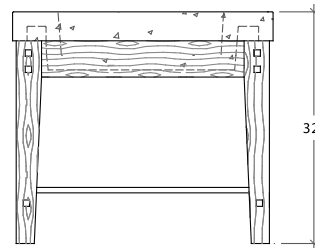

HARDWOOD STAND WITH P-RAMP