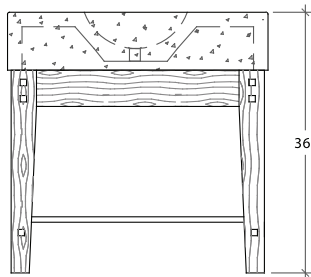

WOOD STAND for P-Series P-STNDHW

Sonoma Cast Stone offers optional stands of hardwood or powder-coated metal, hand-crafted and designed to complement our P-Series sinks. Sold separately.

HARDWOOD STAND WITH P-COUNTERSINK

• DESCRIPTION

Standard Size hardwood stands for any P-Series sink option.
 Towel shelf included.
 Quality handcrafted stand available in smooth or distressed finish (stained or unstained options).
 NOTE: Distressing imitates the wear that would occur over many years of use. These wear patterns will, by nature, vary from one piece to another.