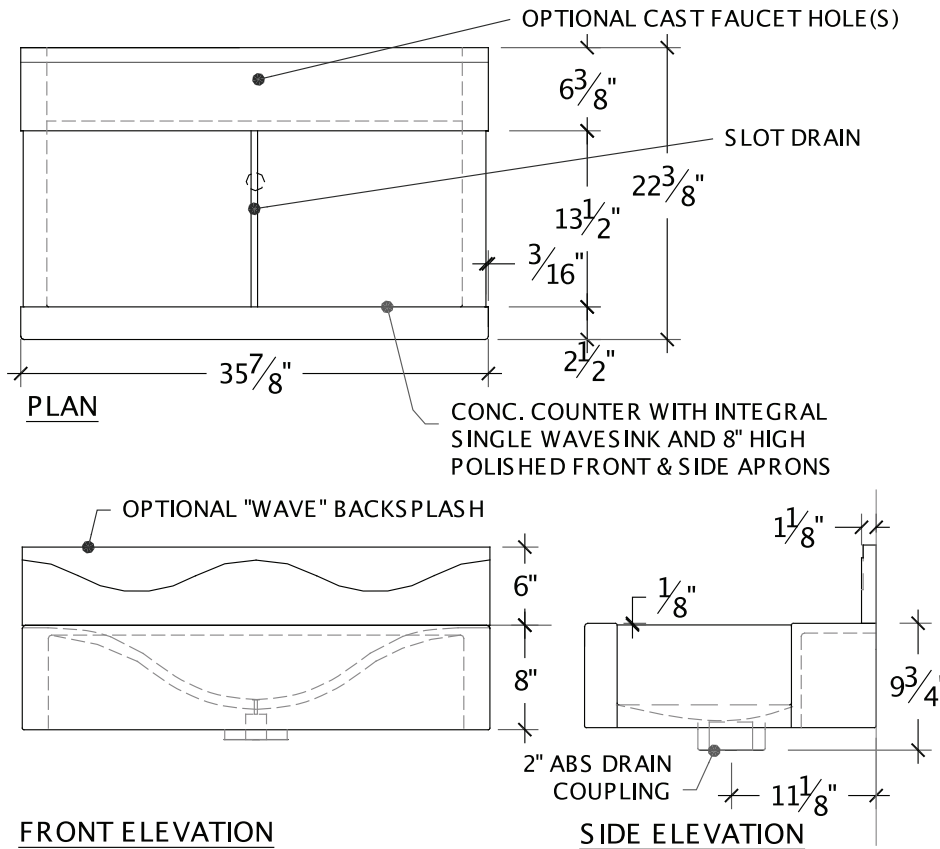

Designs ©2009 Sonoma Cast Stone Corp. All rights reserved.

Visit www.sonomastone.com to see photos of this and other products.

• DESCRIPTION

Standard integral Single WaveSink with surrounding counter space. Hidden slot drain replaces a traditional drain assembly. Molds are in stock and ready to pour upon color selection and faucet placement instructions.

This unit rests on designed cabinetry or on one of our specially made hardwood or modern metal stands (p07-08).

The hardwood stands are available in smooth or distressed finish (stained or unstained options).

Also available in a Standard Double-Wave master bath vanity size (p19).

Production time 4-5 weeks.

• FACTS

Classic Concrete (diamond-sanded, sealed & waxed) or Stainless Nucrete™. 24 standard colors. See: www.sonomastone.com, catalog or techbinder. Custom colors available. Order samples online, or call 877-283-2400 x113. Optional Back Splash available. (4" x 1-1/8" x 37-7/8"). Specially designed wave backsplash (shown) optional. May be cabinet or wall-mounted. Specially designed metal or wood stands sold separately.

Custom cabinets available. Faucet holes optional to your specification.

May use deck or wall-mount faucets.

Drain hole fits most 1-1/4" standard drain assemblies (not included).

For UPC (IAPMO) listing, see Appendix, p08-10.

Approximate Weight: 180 lbs / Crated 280 lbs (not including optional stand)

TECHBINDER 070201 / STANDARD PRODUCTS / PAGE 02

SEE WWW.SONOMASTONE.COM FOR PHOTOS AND ADDITIONAL INFORMATION ON THIS PRODUCT