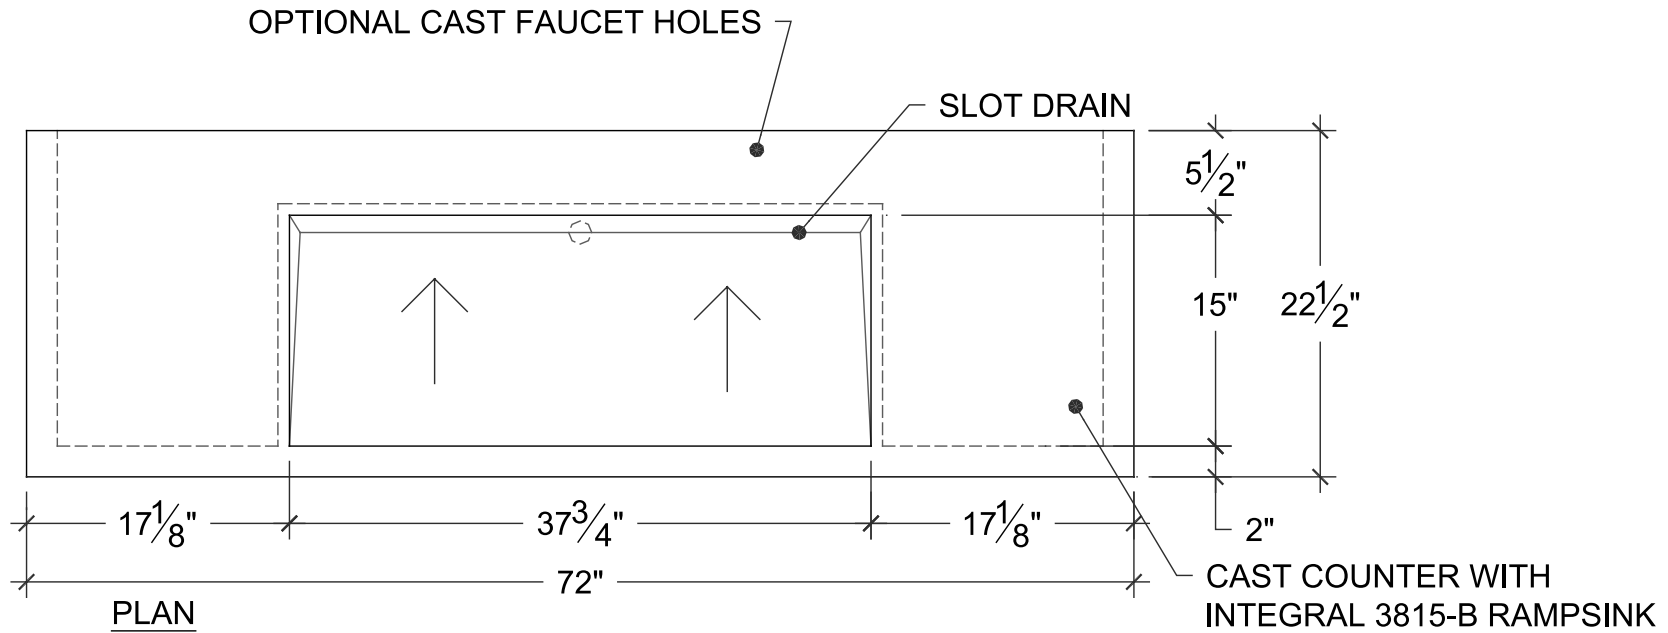

SONOMA CAST STONE / 877.283.2400

STANDARD PRODUCTS

Visit www.sonomastone.com to see photos.
Designs ©2009 Sonoma Cast Stone Corp. All rights reserved.

MODEL: RAMPSINK DBL RMP-RES-2

RMP-RES-2