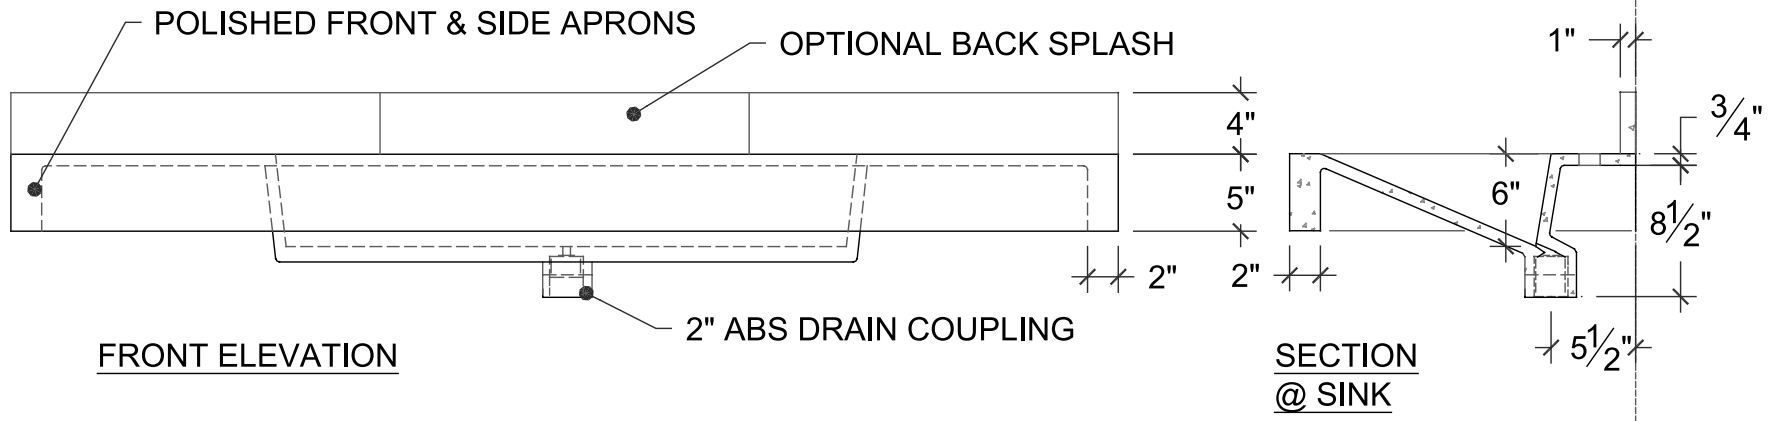

SONOMA CAST STONE / 877.283.2400

STANDARD PRODUCTS

Visit www.sonomastone.com to see photos.
Designs ©2009 Sonoma Cast Stone Corp. All rights reserved.

MODEL: RAMPSINK DBL RMP-RES-2

RMP-RES-2