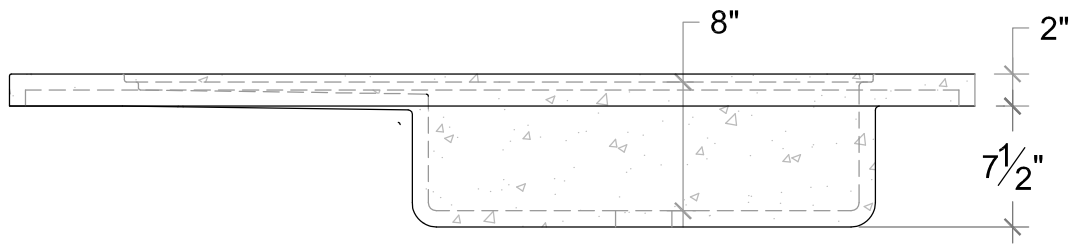

SONOMA CAST STONE CORPORATION  
 133 COPELAND STREET PETALUMA, CA 94952  
 707-283-1888  
 FAX 707-283-1899

CHF-SING-L-S-60

VERSION 7/10

PLAN

FRONT ELEVATION

SIDE ELEVATION