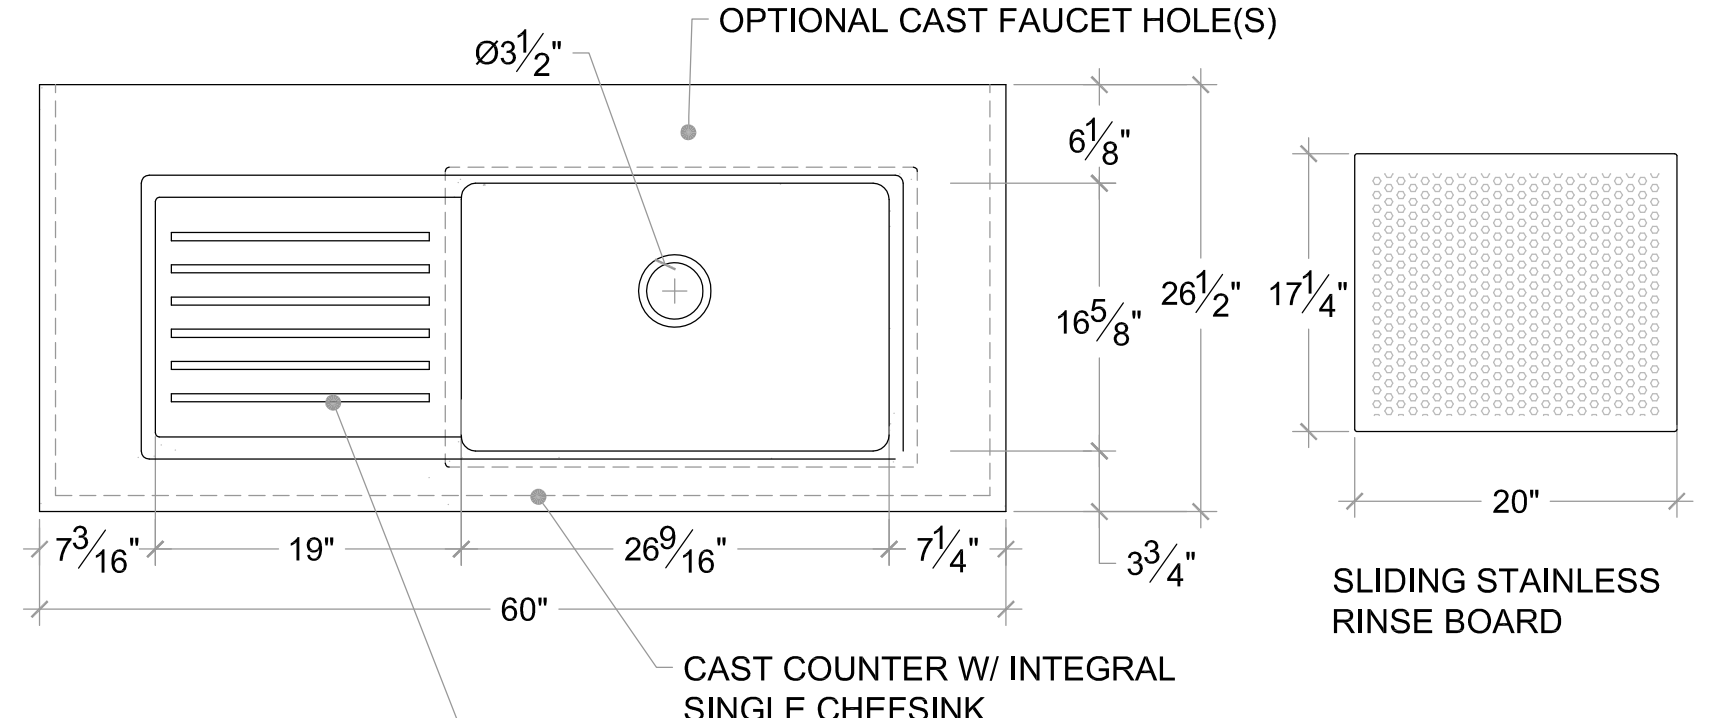

SONOMA CAST STONE CORPORATION  
 133 COPELAND STREET PETALUMA, CA 94952  
 707-283-1888  
 FAX 707-283-1899

CHF-SING-L-S-60

VERSION 7/10

PLAN

FRONT ELEVATION

SIDE ELEVATION