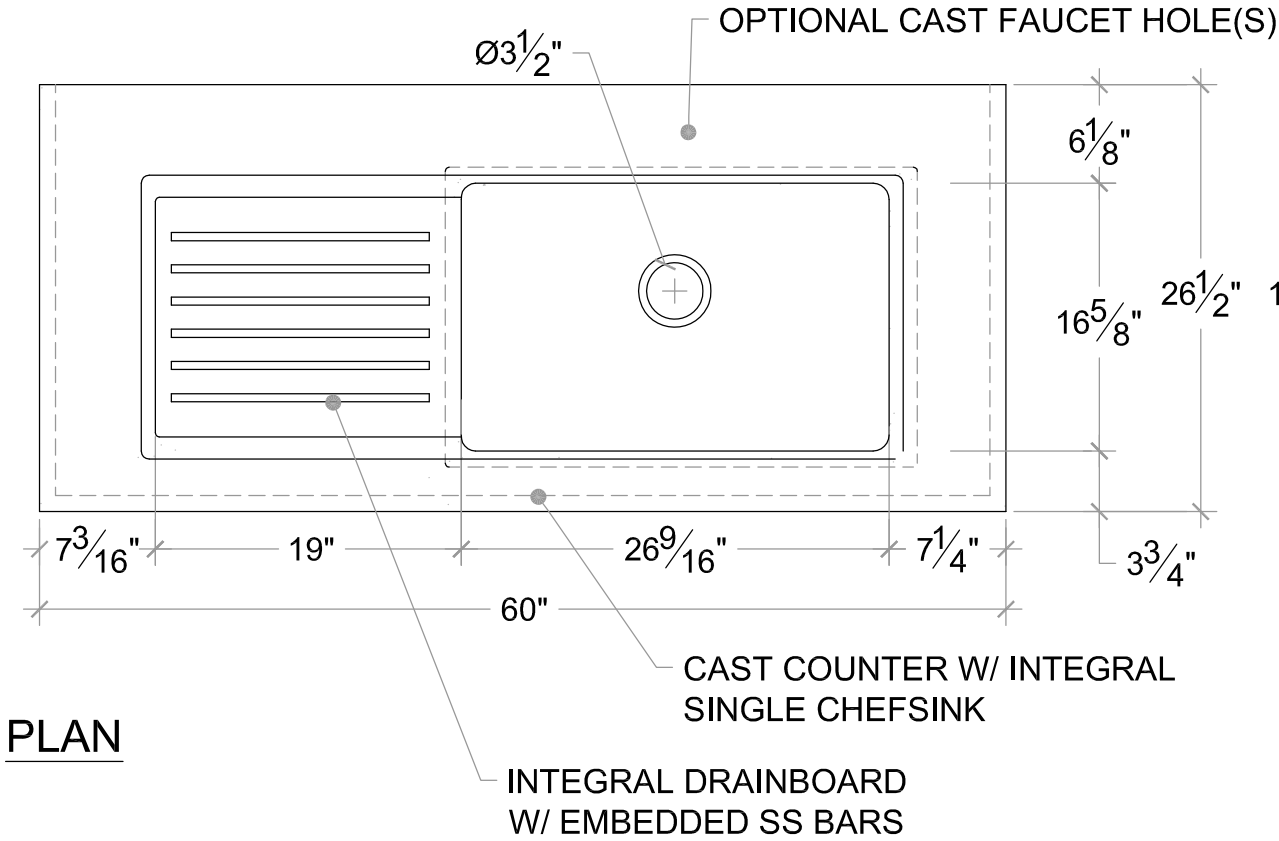

SONOMA CAST STONE CORPORATION  
 133 COPELAND STREET PETALUMA, CA 94952  
 707-283-1888  
 FAX 707-283-1899

CHF-SING-L-S-60

VERSION 7/10

PLAN

FRONT ELEVATION

SIDE ELEVATION