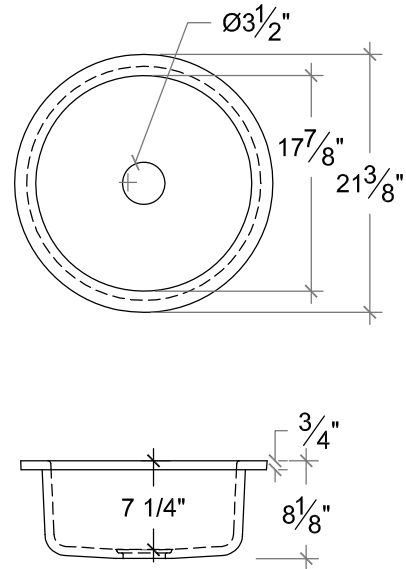

SONOMA CAST STONE CORPORATION
 133 COPELAND STREET PETALUMA, CA 94952
 707-283-1888
 FAX 707-283-1899

PREPSINKS AS UNDERMOUNT, ROUND

VERSION 6/10

FS-0915

FS-15D

FS-16D

FS-18D