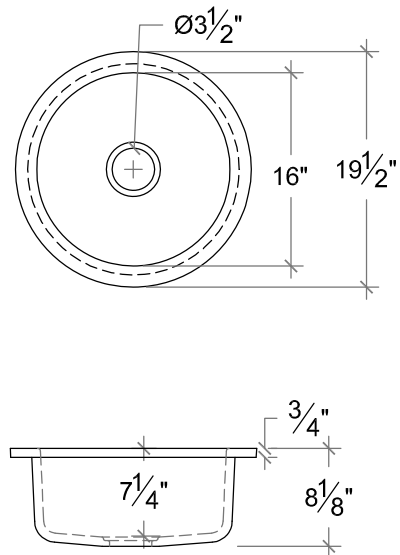

SONOMA CAST STONE CORPORATION
 133 COPELAND STREET PETALUMA, CA 94952
 707-283-1888
 FAX 707-283-1899

PREPSINKS AS UNDERMOUNT, ROUND

VERSION 6/10

FS-0915

FS-15D

FS-16D

FS-18D