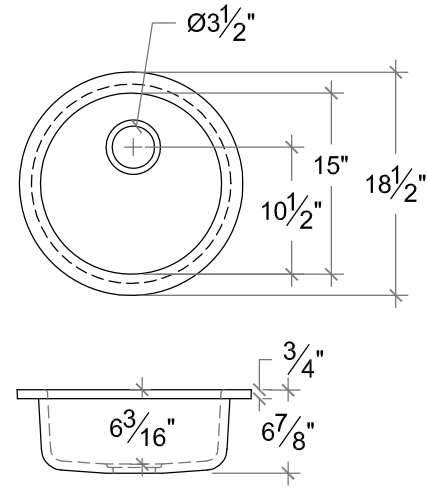

SONOMA CAST STONE CORPORATION
 133 COPELAND STREET PETALUMA, CA 94952
 707-283-1888
 FAX 707-283-1899

PREPSINKS AS UNDERMOUNT, ROUND

VERSION 6/10

FS-0915

FS-15D

FS-16D

FS-18D