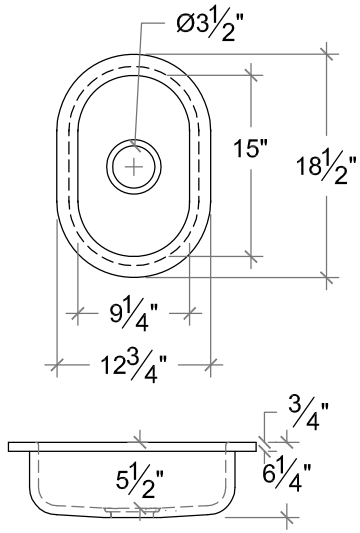

SONOMA CAST STONE CORPORATION
 133 COPELAND STREET PETALUMA, CA 94952
 707-283-1888
 FAX 707-283-1899

PREPSINKS AS UNDERMOUNT, ROUND

VERSION 6/10

FS-0915

FS-15D

FS-16D

FS-18D