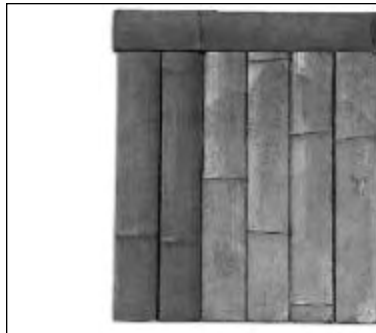

TILES & PAVERS

SONOMA CAST STONE CORPORATION
Makers of NuCrete™, The World's Only Stainless Concrete
877.283.1897 • www.sonomastone.com

For more product info, or to download replacement forms, see: www.sonomastone.com

Tile • Bamboo WabiSabi