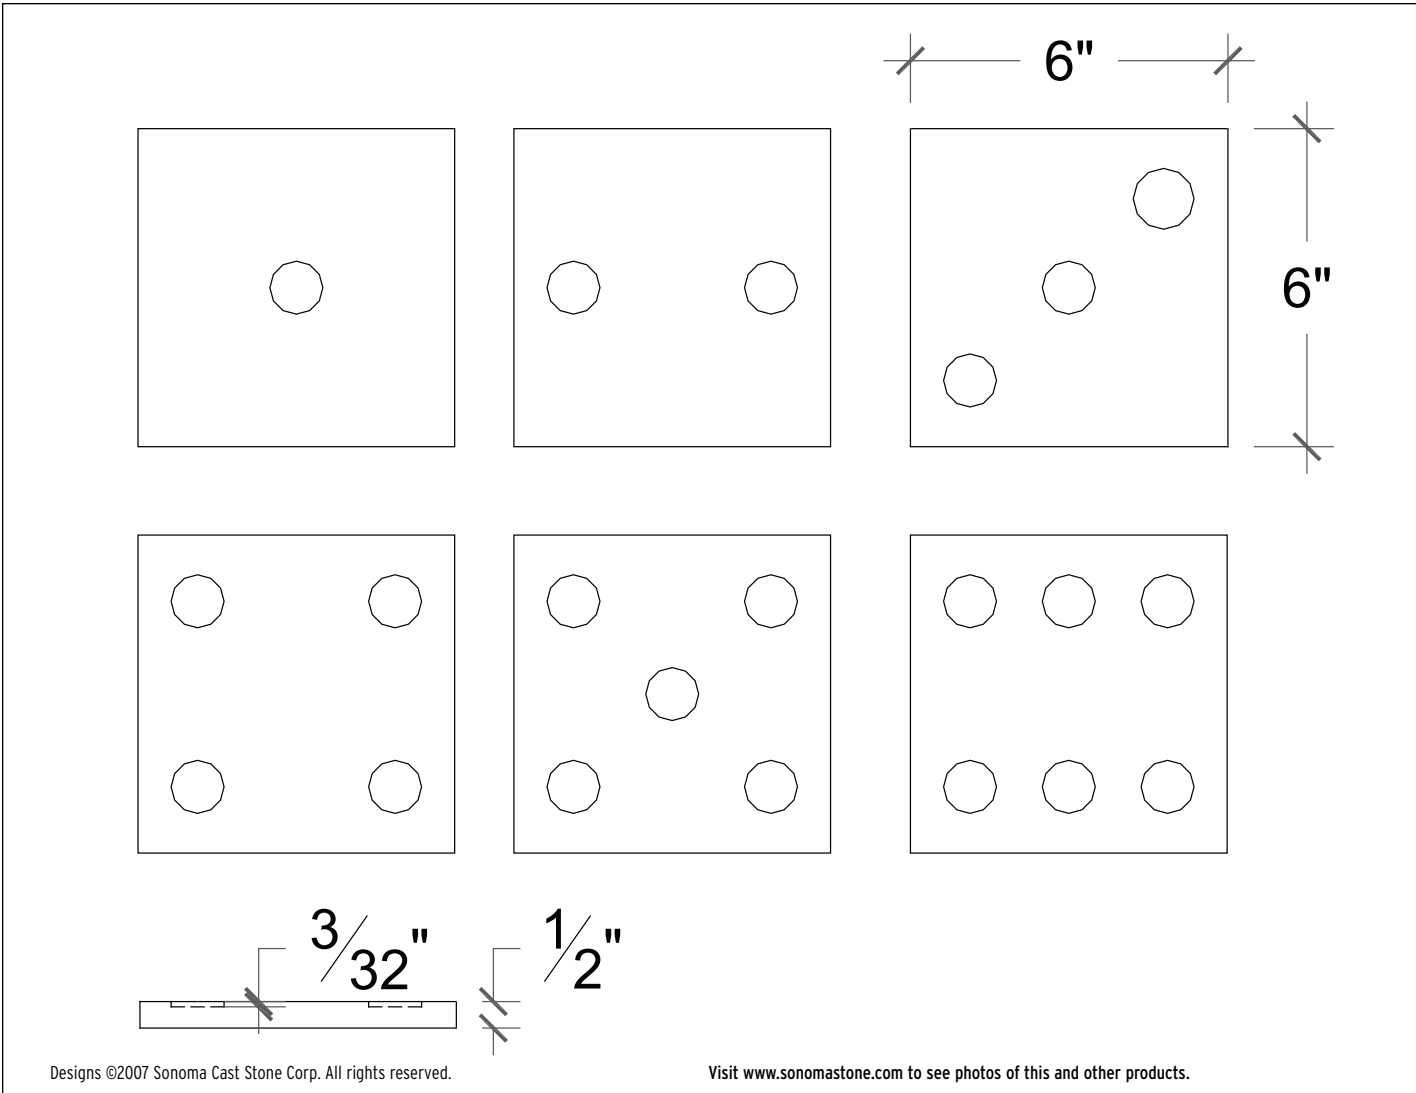

Tile • Dominos

Designs ©2007 Sonoma Cast Stone Corp. All rights reserved.

Visit www.sonomastone.com to see photos of this and other products.

• DESCRIPTION • FACTS

Pre-cast concrete tile in classic Dice patterns one through six can also be laid to create Dominos. Feeling lucky? Give a roll of these dice!