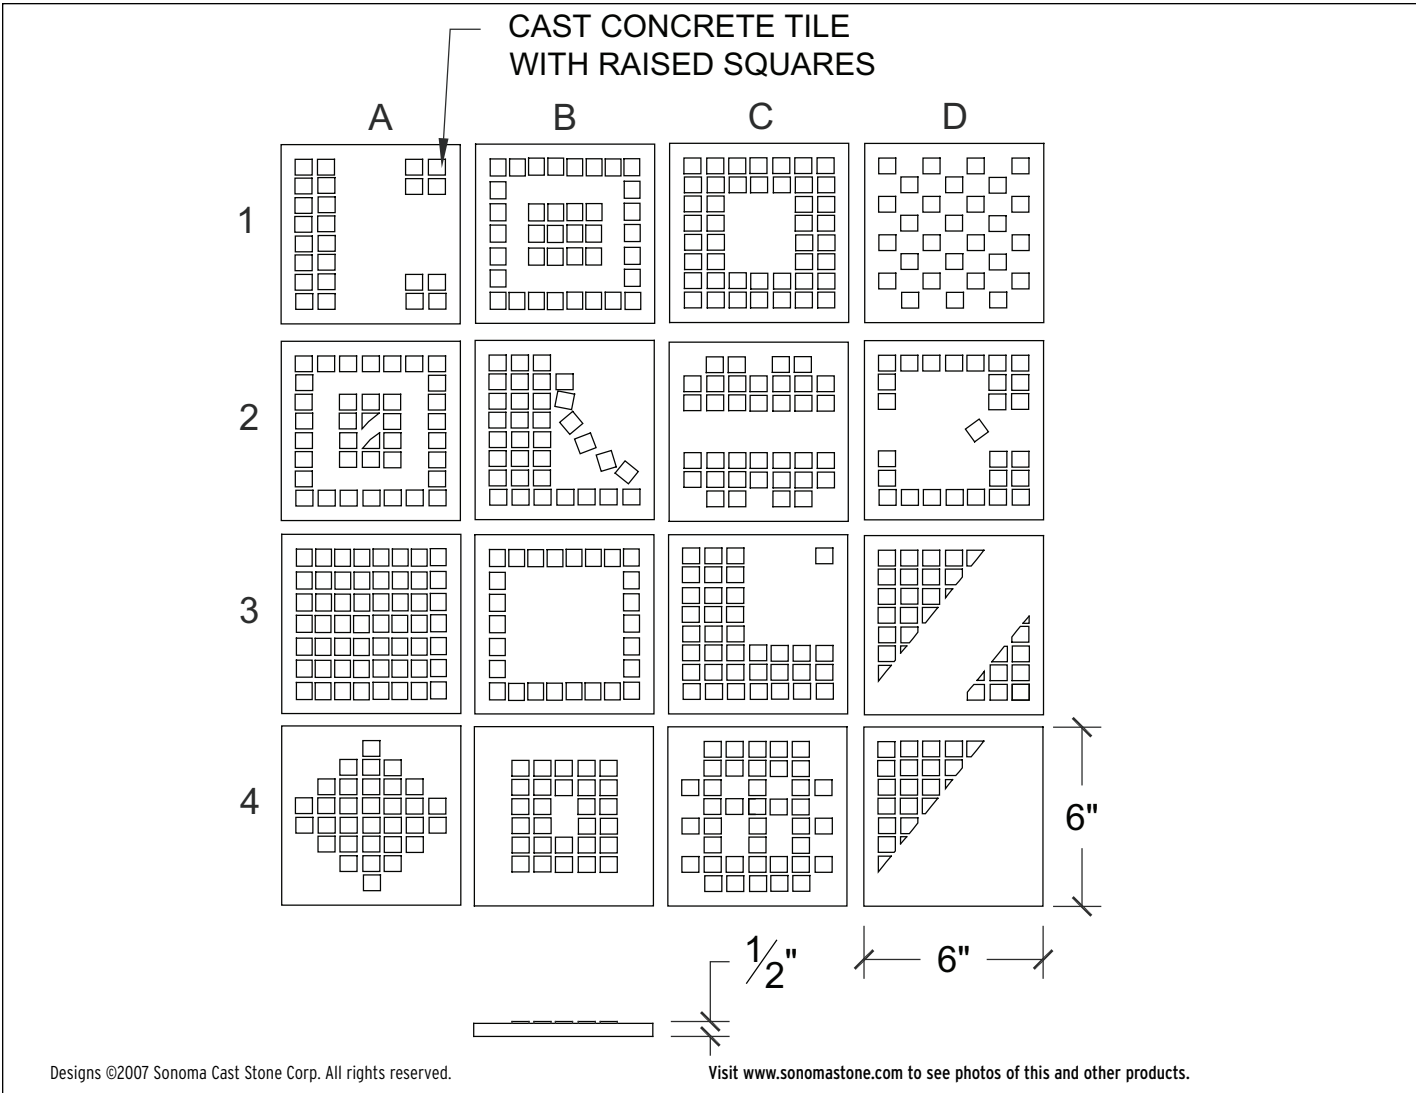

## Tile • Squares

### • DESCRIPTION

Pre-cast concrete tiles similar to our MetalCrete tiles but without the laser cut stainless steel overlay.

Sold in sets of 16.

Custom designs available with any pattern or even a company logo in larger sizes up to 48" widths (thicknesses vary with size).