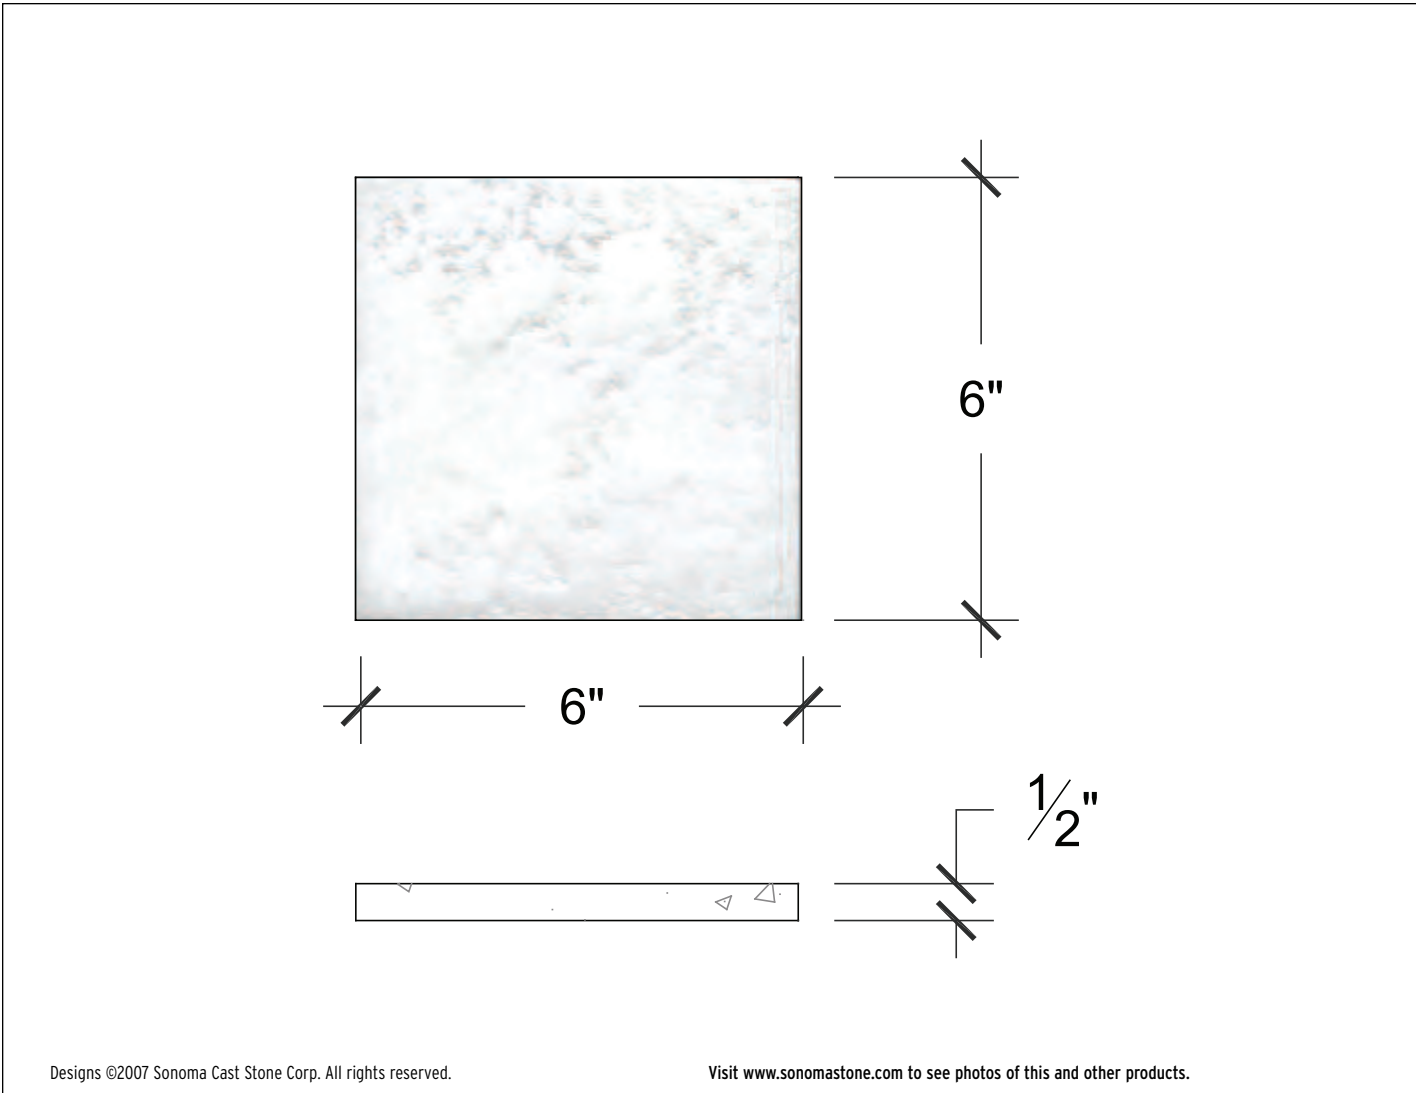

Tile • TraverStone

• DESCRIPTION

Pre-cast concrete tile with a travertine texture.

Nature makes travertine in a very limited amount of colors. We make a very close copy in any color. Mint Green? No problem.