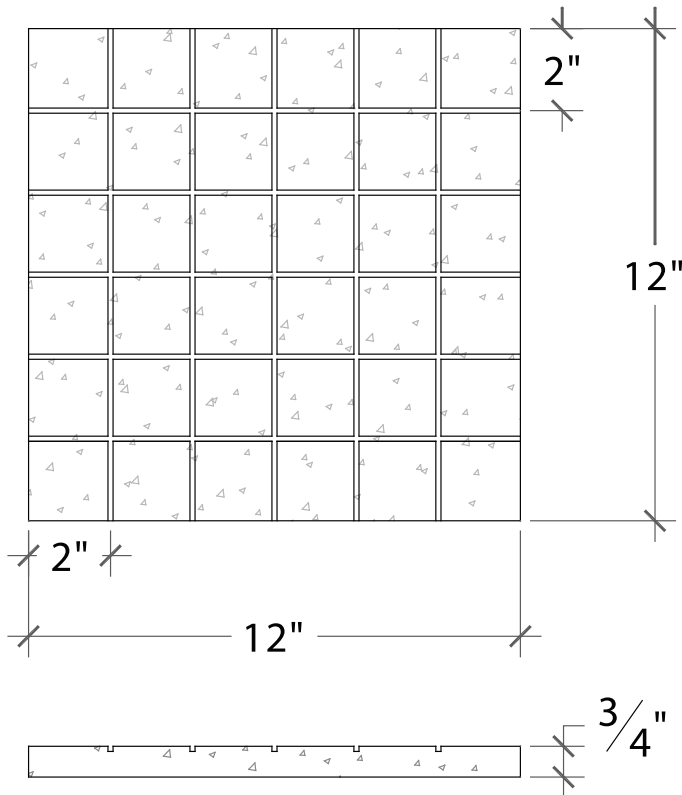

Tile • TwoTwelve

TwoTwelve is a 12" x 12" Tile Scored into 2" Squares
Also available as a ThreeTwelve - in 3" Squares

Designs ©2007 Sonoma Cast Stone Corp. All rights reserved.

Visit www.sonomastone.com to see photos of this and other products.

• DESCRIPTION

Pre-cast concrete tile 12 inches square, is scored every two inches giving the appearance of a large application composed of many 2 inch squares.

Creates wonderful urban look perfect for lofts and contemporary spaces.