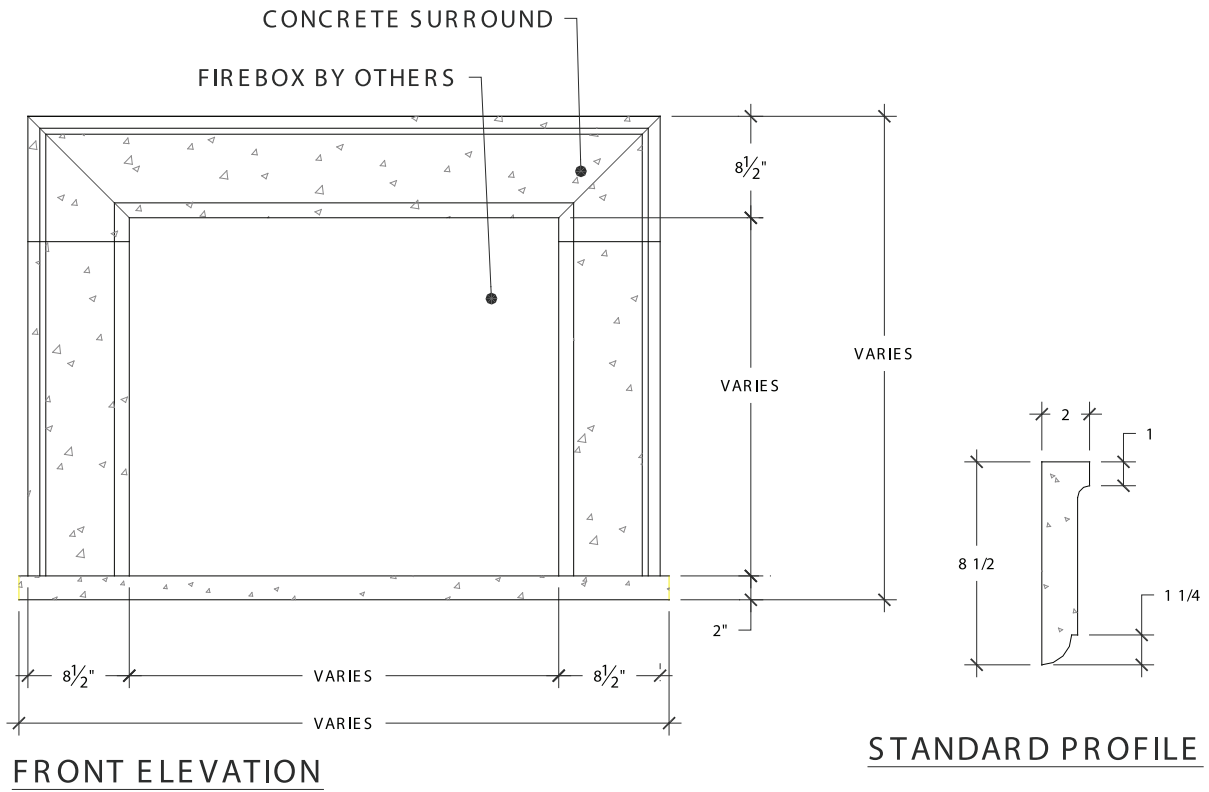

Designs ©2007 Sonoma Cast Stone Corp. All rights reserved.

Visit www.sonomastone.com to see photos of this and other products.

• DESCRIPTION

Custom cast concrete Fireplace Surround &Hearth to your specification.
Drawing shown above is intended as an example of custom capability.
See other designs on our website. Fireplace Surrounds may be cast in hundreds of combinations and options.
Please fax drawings, concepts, and dimensions for a detailed estimate.
Available in a variety of surface finishes.

• FACTS

24 standard colors. See: www.sonomastone.com, catalog or techbinder.
Custom colors available. Order samples online, or call 877-283-2400 x113.
Available in Classic Concrete in a variety of surface finishes including;
Mold Release: finish remains as is it when "released" from the molds.
Rustic: (Holes are unfilled, surface is lightly acid washed)
Acid Etched: (Holes unfilled, surface is acid etched).
Colors will vary according to surface finish.
For mounting applications, we recommend adhesive to level the substrate & plumb wall.
Height and Width are flexible as indicated. Minimum thickness of 2".
Weight varies by design.