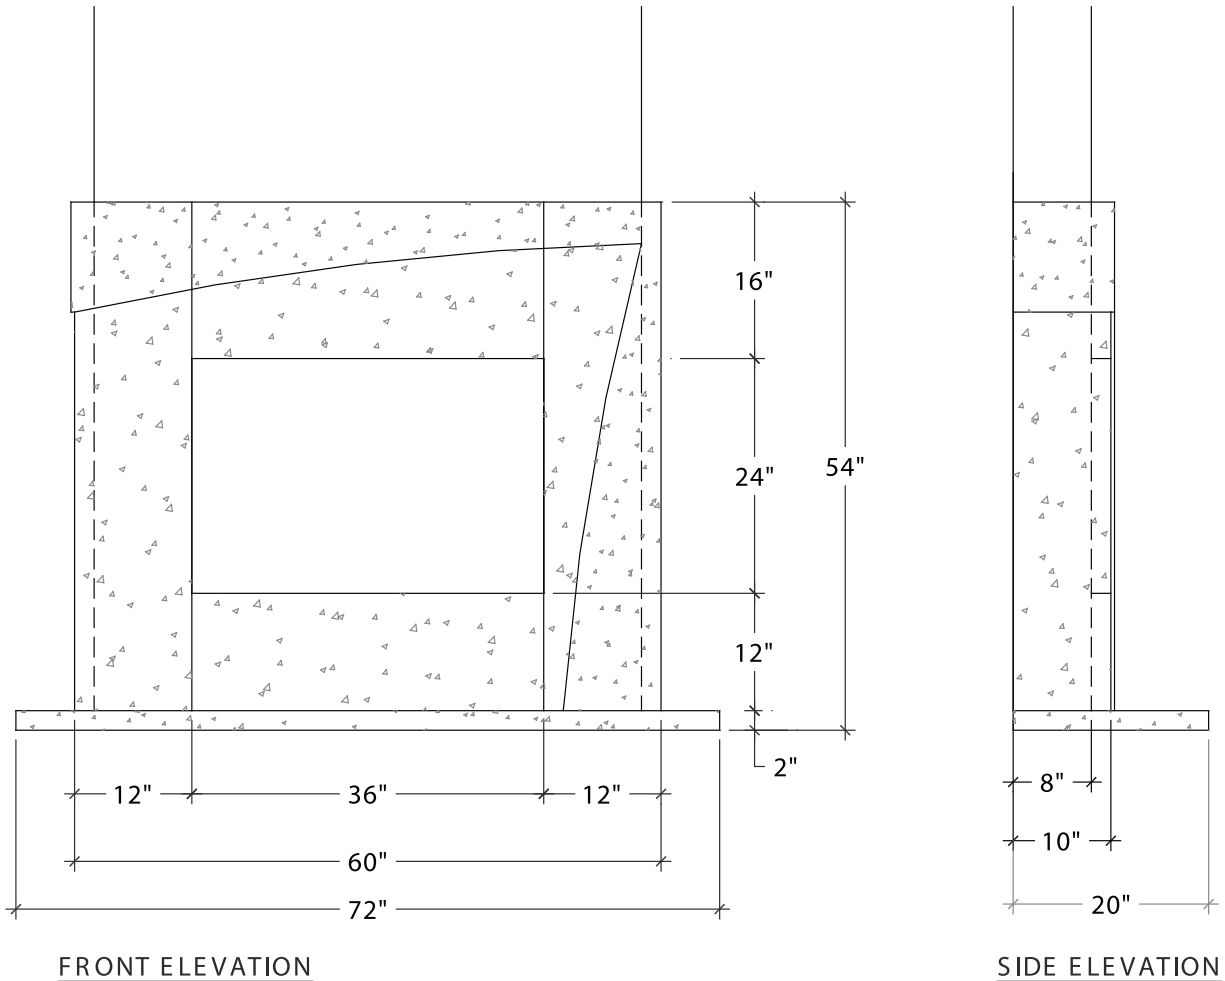

Designs ©2007 Sonoma Cast Stone Corp. All rights reserved.

Visit www.sonomastone.com to see photos of this and other products.

• DESCRIPTION

Custom cast concrete Fireplace Surround & Hearth to your specification.

This drawing and hundreds of variations may be cast in all concrete with subtle color change or in a combination of mild steel and concrete.

Other variations including wood storage racks, sliding fireplace screens, tool racks are available.

Please fax drawings, concepts, and dimensions for a detailed estimate.

Available in a variety of surface finishes.

• FACTS

24 standard colors. See: www.sonomastone.com, catalog or techbinder. Custom colors available. Order samples online, or call 877-283-2400 x113.

Available in Classic Concrete in a variety of surface finishes including;

Mold Release: finish remains as is it when "released" from the molds.

Rustic: (Holes are unfilled, surface is lightly acid washed)

Acid Etched: (Holes unfilled, surface is acid etched).

Colors will vary according to surface finish.

For mounting applications, we recommend adhesive to level the substrate & plumb wall.

Height and Width are flexible as indicated. Minimum thickness of 2".

Weight varies by design.