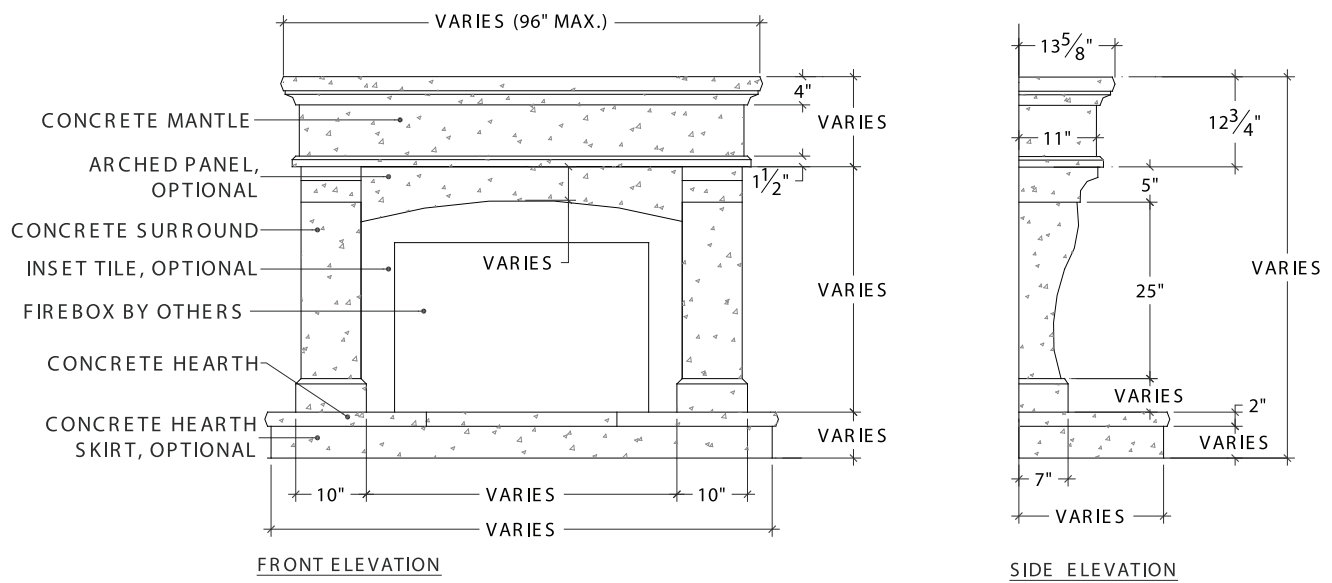

Fireplace Surround • Traditional

Designs ©2007 Sonoma Cast Stone Corp. All rights reserved.

Visit www.sonomastone.com to see photos of this and other products.

• DESCRIPTION

Custom cast concrete Fireplace Surround & Hearth to your specification.
 Drawing shown above with mantle, corbel, legs and hearth is intended as an example of custom capability.
 See other designs on our website. Fireplace Surrounds may be cast in hundreds of combinations and options.
 Please fax drawings, concepts, and dimensions for a detailed estimate.
 Available in a variety of surface finishes.