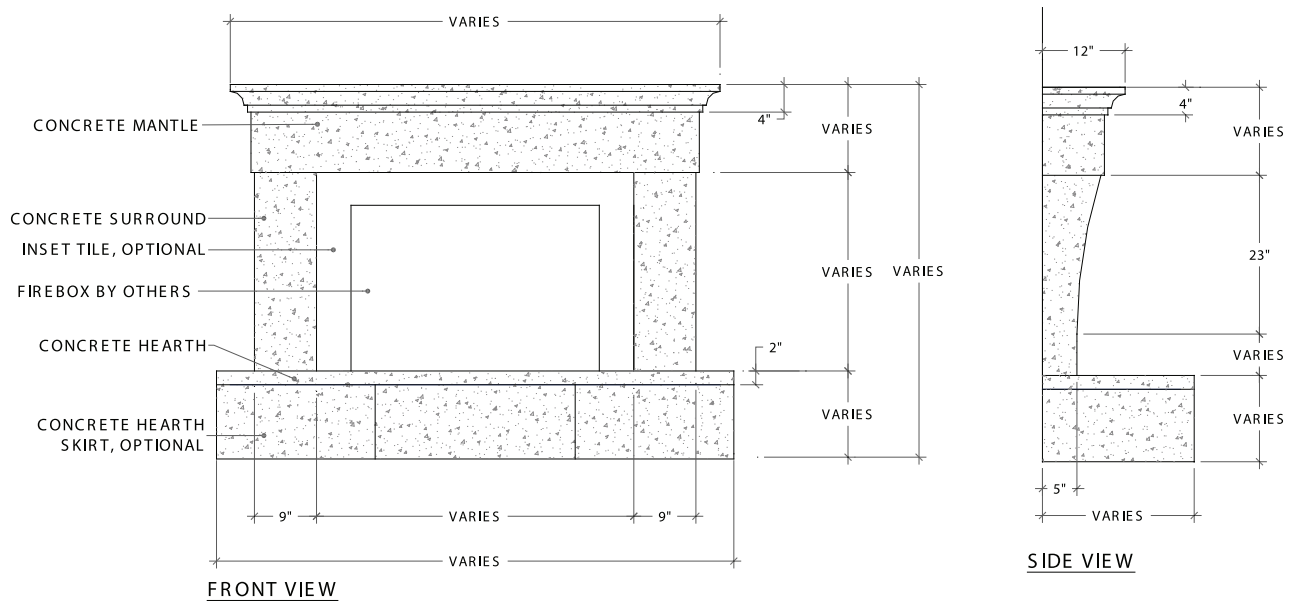

Designs ©2007 Sonoma Cast Stone Corp. All rights reserved.

Visit www.sonomastone.com to see photos of this and other products.

• DESCRIPTION

Custom cast concrete Fireplace Surround & Hearth to your specification.
Drawing shown above with mantle, corbel, legs and hearth is intended as an example of custom capability.
See other designs on our website. Fireplace Surrounds may be cast in hundreds of combinations and options.
Please fax drawings, concepts, and dimensions for a detailed estimate.
Available in a variety of surface finishes.

• FACTS

24 standard colors. See: www.sonomastone.com, catalog or techbinder. Custom colors available. Order samples online, or call 877-283-2400 x113.
Available in Classic Concrete in a variety of surface finishes including;
Mold Release: finish remains as is it when "released" from the molds.
Rustic: (Holes are unfilled, surface is lightly acid washed)
Acid Etched: (Holes unfilled, surface is acid etched).
Colors will vary according to surface finish.
For mounting applications, we recommend adhesive to level the substrate & plumb wall.
Height and Width are flexible as indicated. Minimum thickness of 2".
Weight varies by design.