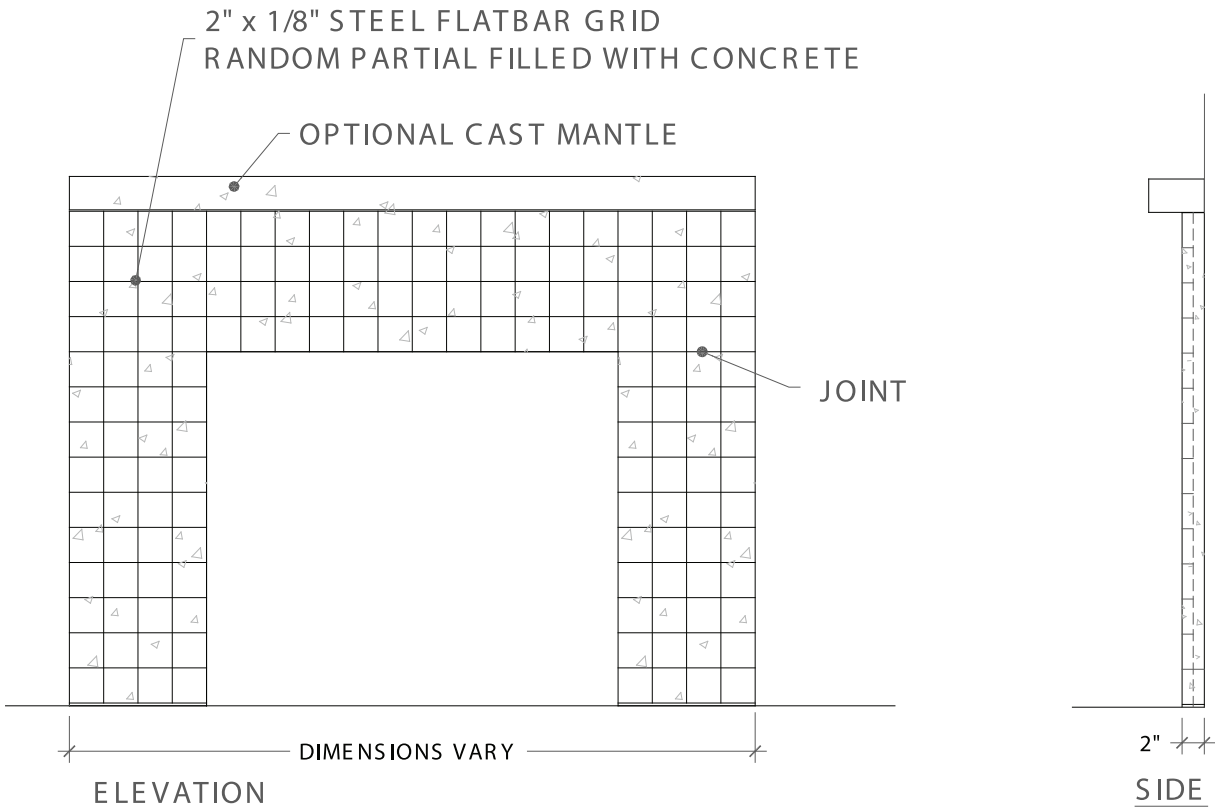

Designs ©2007 Sonoma Cast Stone Corp. All rights reserved.

Visit www.sonomastone.com to see photos of this and other products.

• DESCRIPTION

Introduced at the San Francisco Designers Showcase, this Grid Fireplace Surround is very flexible to design alternations.

The grid can be 2", 3" or any evenly divided measurement that fills the required space.

The "cells" may be uniformly filled or cast in a random pattern that celebrates the light and shadows.

The color can be uniform or separate cells can be altered in a pattern or randomly. Inserts such as rocks, seashells or other collections may be inserted into the grid pattern.

Please fax drawings, concepts, and dimensions for a detailed estimate.

• FACTS

Available in 24 standard colors. Custom colors are available. Available in Classic Concrete Mold Release: finish remains as is it when "released" from the molds. For standard color chart, refer to catalog or visit our website. Samples may be ordered online, or by calling 877-283-2400 x113.

For mounting applications, we recommend adhesive to level the substrate & plumb wall.

Height and Width are flexible as indicated. Minimum thickness of 2".

Weight varies by design.