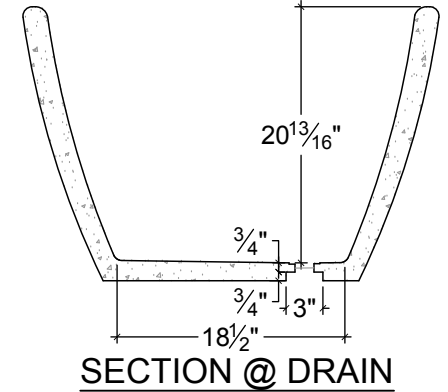

# INDULGE SOAKING TUB

85 GALLONS

SONOMA CAST STONE  
CONCRETE INNOVATIONS

© 2019 SONOMA CAST STONE CORPORATION