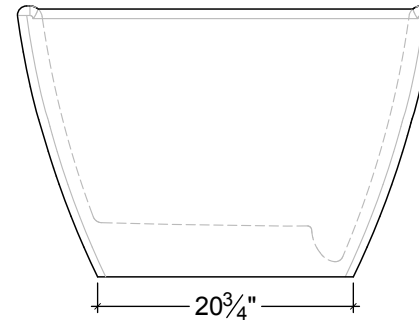

# INDULGE SOAKING TUB

85 GALLONS

SONOMA CAST STONE  
CONCRETE INNOVATIONS

© 2019 SONOMA CAST STONE CORPORATION