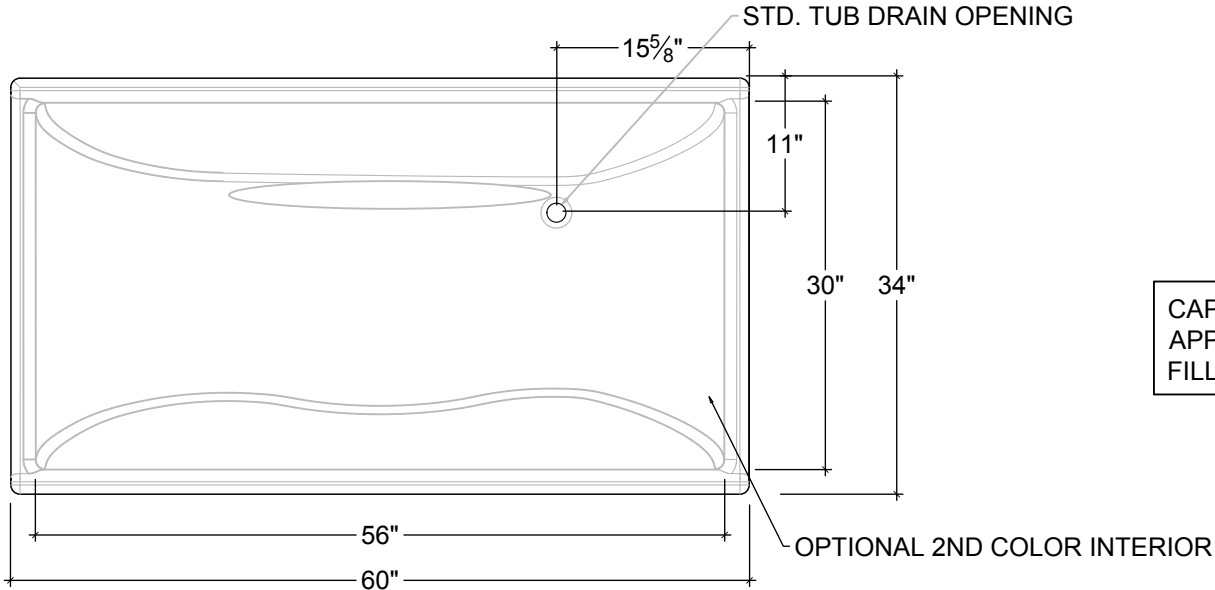

# INDULGE SOAKING TUB

85 GALLONS

SONOMA CAST STONE  
CONCRETE INNOVATIONS

© 2019 SONOMA CAST STONE CORPORATION