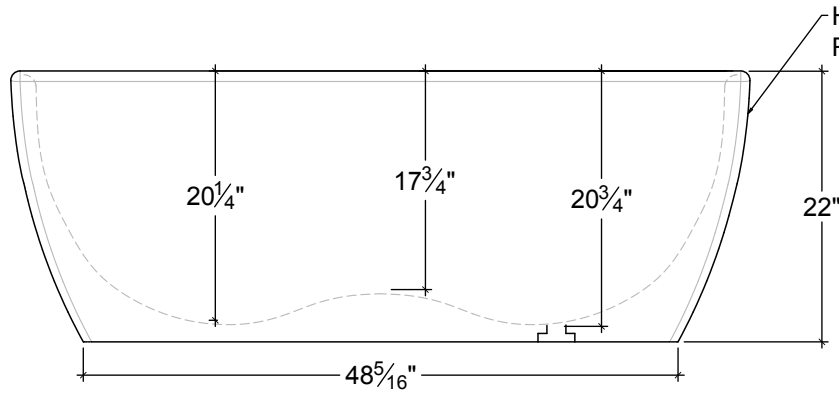

# INDULGE SOAKING TUB

85 GALLONS

SONOMA CAST STONE  
CONCRETE INNOVATIONS

© 2019 SONOMA CAST STONE CORPORATION