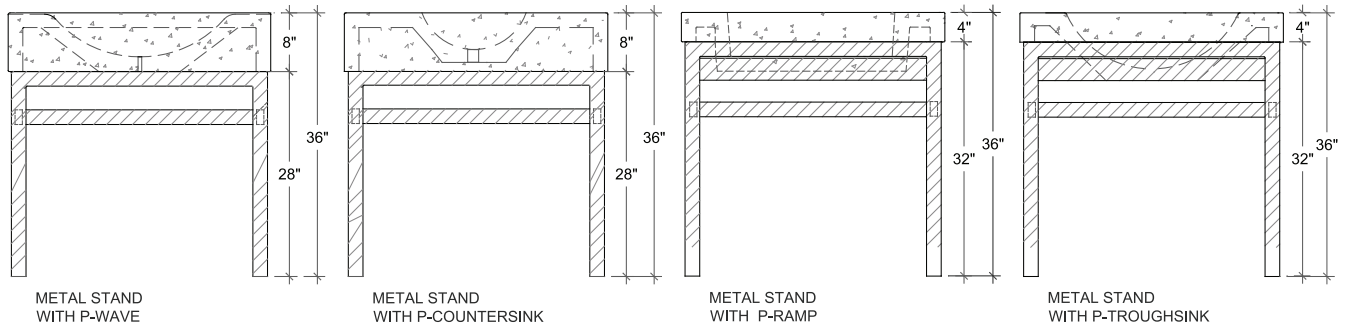

Designs ©2007 Sonoma Cast Stone Corp. All rights reserved.

Visit www.sonomastone.com to see photos of this and other products.

• DESCRIPTION

- Standard Size steel stands for any P-Series sink option.
- Towel bar included.
- Comes standard in powder-coated dark bronze finish.
- Custom colors and sizes available upon request.
- Available in two heights to complement different P-Series models.

• FACTS

- Constructed of 2" square steel in powder-coated finish.
- Standard color is dark bronze.
- Custom colors are available.
- Available in stainless steel.
- Legs are capped at ends.
- Approximate Weight: 48 lbs / Crated: 94 lbs (for P-Wave)
- Approximate Weight: 60 lbs / Crated: 110 lbs (for P-Ramp)
- (not including optional sinks)