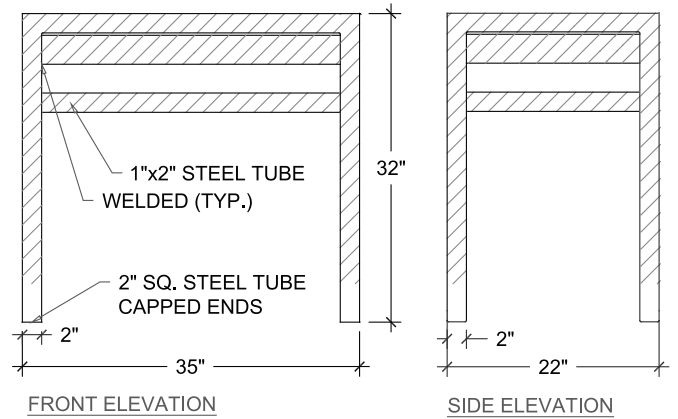

P-RAMP & P-TROUGHSINK STAND