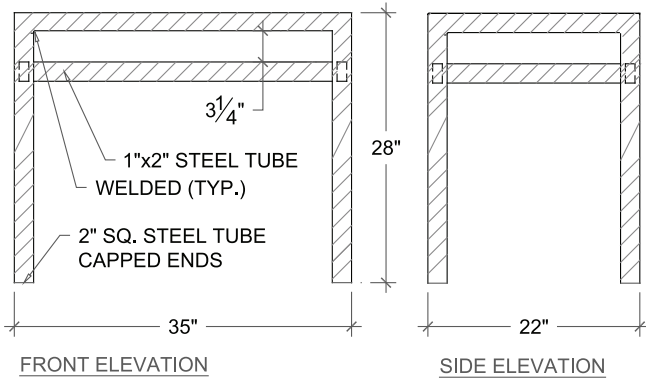

P-COUNTERSINK & P-WAVE STAND