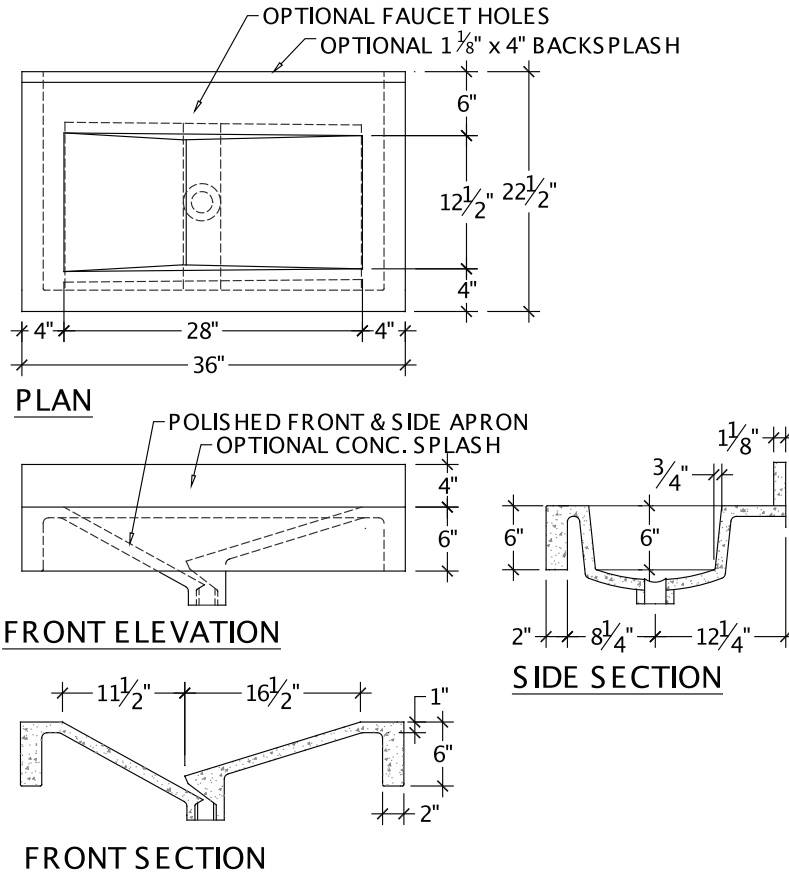

Designs ©2009 Sonoma Cast Stone Corp. All rights reserved.

Visit www.sonomastone.com to see photos of this and other products.

• DESCRIPTION

Premiered at the Sunset Magazine Idea House, the WaterFallSink™ is like a center-sloping RampSink™ with overlapping ramp elements in a cast concrete countertop. Water flows from the deck or wall-mount faucet to the top ramp and then gently onto the lower ramp and into drain. Allows the insertion of a second color on the top Ramp as an option. Allows for constant drainage without soap build up or standing water areas. Slot drain replaces traditional drain assembly, so there is no visible hardware.

This unit rests on designed cabinetry or on one of our specially made hardwood or modern metal stands (p07-08).

The hardwood stands are available in smooth or distressed finish (stained or unstained options).

• FACTS

Classic Concrete (diamond-sanded, sealed & waxed) or Stainless Nucrete™. 24 standard colors. See: www.sonomastone.com, catalog or techbinder. Custom colors available. Order samples online, or call 877-283-2400 x113.

Optional Back Splash available. May be cabinet or wall-mounted.

Specially designed metal or wood stands sold separately.

Custom cabinets available. Faucet holes optional to your specification.

May use deck or wall-mount faucets.

The slot drain couples to conventional 1-1/4" drain assemblies.

For UPC (IAPMO) listing, see Appendix, p08-10.

Approximate Weight: 200 Lbs / 335 Lbs Crated (not including optional stand)

TECHBINDER 070201 / STANDARD PRODUCTS / PAGE 06

SEE WWW.SONOMASTONE.COM FOR PHOTOS AND ADDITIONAL INFORMATION ON THIS PRODUCT