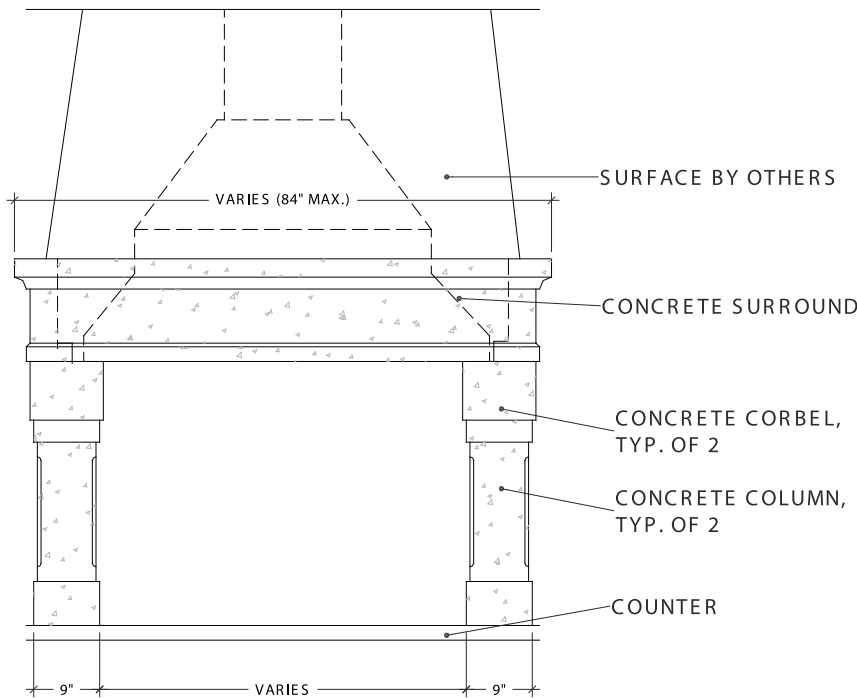

FRONT ELEVATION