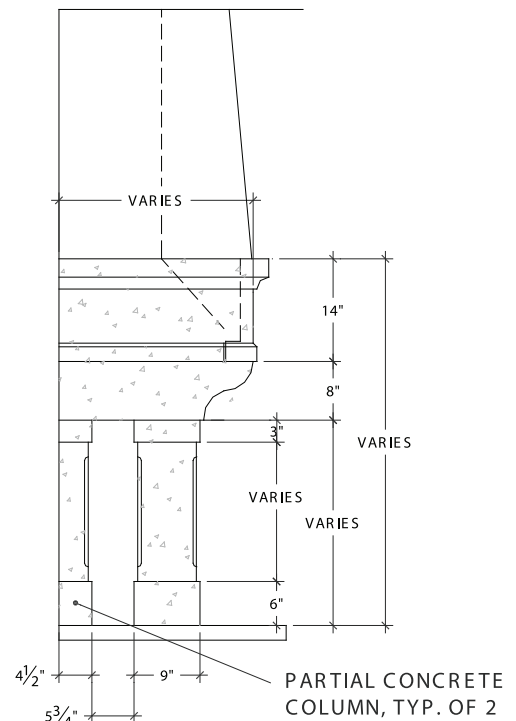

SIDE ELEVATION

Designs ©2007 Sonoma Cast Stone Corp. All rights reserved.

Visit www.sonomastone.com to see photos of this and other products.

• DESCRIPTION

Custom cast concrete Hood Surround to your specification with Mantle, Corbels & Legs.

Drawing shown above is intended as an example of custom capability. Hood Surrounds may be cast in hundreds of combinations and options.

Please fax drawings, concepts, and dimensions for a detailed estimate.

Available in a variety of surface finishes.

• FACTS

Available in 24 standard colors. Custom colors are available. Colors vary by finish. For standard colors, see: www.sonomastone.com, catalog or techbinder. Buy samples online, or by calling 877-283-2400 x113.

Available in Classic Concrete in a variety of surface finishes including:

- **Mold Release:** finish remains as is it when "released" from the molds.
- **Rustic:** (Holes are unfilled, surface is lightly acid washed)
- **Acid Etched:** (Holes unfilled, surface is acid etched).

For mounting applications, we recommend adhesive to level substrate and plumb wall.

Height and Width are flexible as indicated. Minimum thickness of 2".

Weight varies by design.