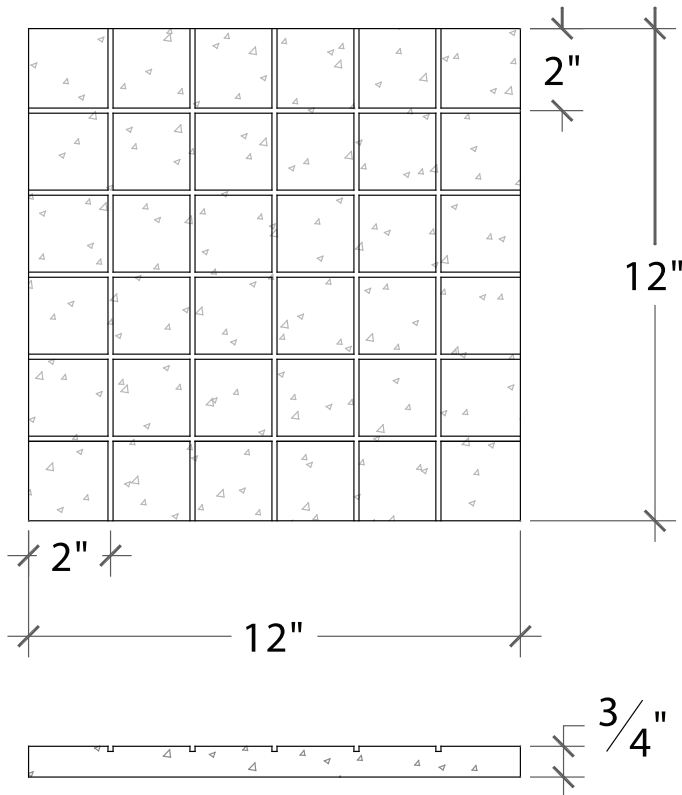

Tile • TwoTwelve

TwoTwelve is a 12" x 12" Tile Scored into 2" Squares
Also available as a ThreeTwelve - in 3" Squares

Designs ©2007 Sonoma Cast Stone Corp. All rights reserved.

Visit www.sonomastone.com to see photos of this and other products.

• DESCRIPTION

Pre-cast concrete tile 12 inches square, is scored every two inches giving the appearance of a large application composed of many 2 inch squares. Creates wonderful urban look perfect for lofts and contemporary spaces. For a subtle wall, a neutral grout color is advised. For a dramatic "sock-it-to-me" modern wall, the grout color may be altered for high contrast. May be used on wall or floor. Refer to Tile Accessory page for pieces that compliment these tiles (p25).