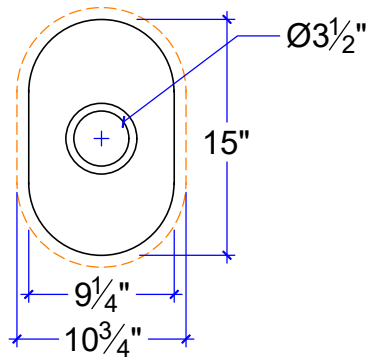

BAR/ PREP SINKS, ROUND AND OVAL

KS-0915

KS-15D (PREP 15D)

KS-16D

KS-18D

NOTE: ALL BASINS MAY ALSO BE PRODUCED AS UNDERMOUNTS IN SEPARATE COUNTER, OR AS COUNTERTOP VESSELS

BAR/ PREP SINKS  
 CUSTOM SIZE COUNTERTOP WITH FIXED SIZE BASIN  
 DIMENSIONS ARE INSIDE SINK