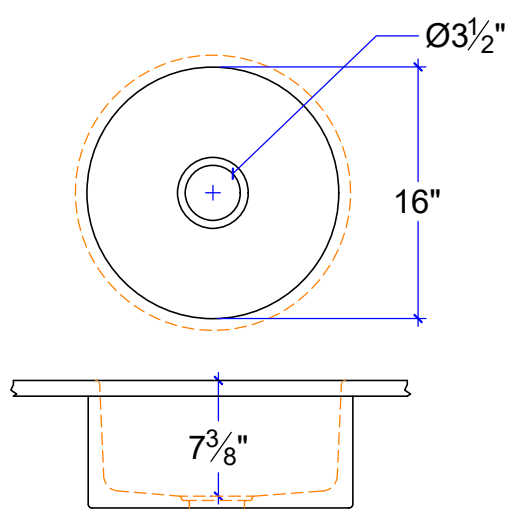

BAR/ PREP SINKS, ROUND AND OVAL

KS-0915

KS-15D (PREP 15D)

KS-16D

KS-18D

NOTE: ALL BASINS MAY ALSO BE PRODUCED AS UNDERMOUNTS IN SEPARATE COUNTER, OR AS COUNTERTOP VESSELS

BAR/ PREP SINKS  
 CUSTOM SIZE COUNTERTOP WITH FIXED SIZE BASIN  
 DIMENSIONS ARE INSIDE SINK