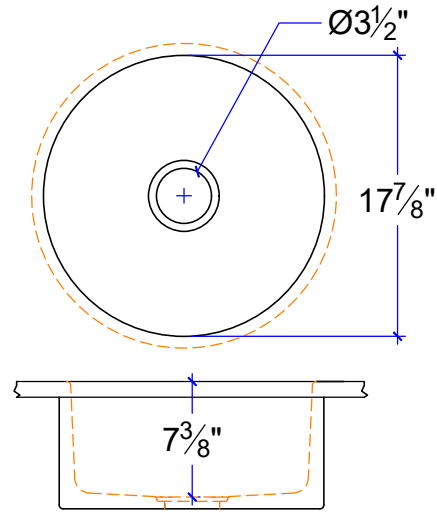

BAR/ PREP SINKS, ROUND AND OVAL

KS-0915

KS-15D (PREP 15D)

KS-16D

KS-18D

NOTE: ALL BASINS MAY ALSO BE PRODUCED AS UNDERMOUNTS IN SEPARATE COUNTER, OR AS COUNTERTOP VESSELS

BAR/ PREP SINKS  
 CUSTOM SIZE COUNTERTOP WITH FIXED SIZE BASIN  
 DIMENSIONS ARE INSIDE SINK