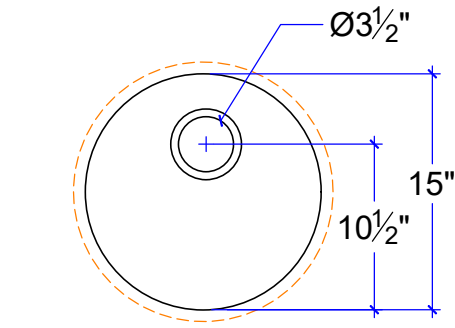

BAR/ PREP SINKS, ROUND AND OVAL

KS-0915

KS-15D (PREP 15D)

KS-16D

KS-18D

NOTE: ALL BASINS MAY ALSO BE PRODUCED AS UNDERMOUNTS IN SEPARATE COUNTER, OR AS COUNTERTOP VESSELS

BAR/ PREP SINKS  
 CUSTOM SIZE COUNTERTOP WITH FIXED SIZE BASIN  
 DIMENSIONS ARE INSIDE SINK