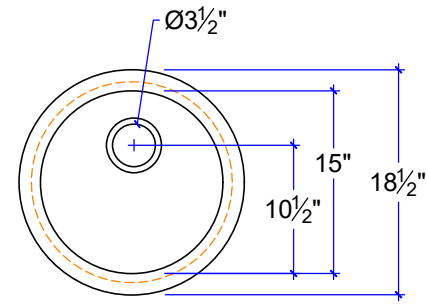

BAR/ PREP SINKS, ROUND AND OVAL, UNDERMOUNT

FS-0915

FS-15D

FS-16D

FS-18D

BAR/ PREP SINKS AS UNDERMOUNT

IAPMO Certificate of Listing #4816

(877)283-2400
 www.sonomastone.com
 sales@sonomastone.com
 All rights reserved