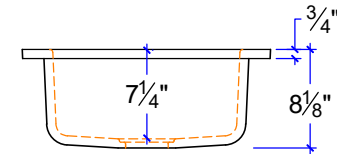

BAR/ PREP SINKS, ROUND AND OVAL, UNDERMOUNT

FS-0915

FS-15D

FS-16D

FS-18D

BAR/ PREP SINKS AS UNDERMOUNT

IAPMO Certificate of Listing #4816

(877)283-2400
 www.sonomastone.com
 sales@sonomastone.com
 All rights reserved