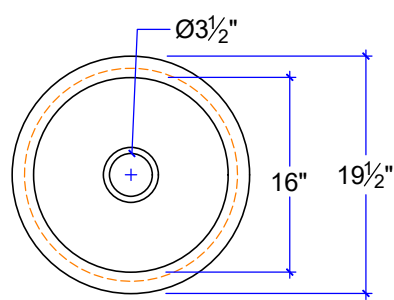

BAR/ PREP SINKS, ROUND AND OVAL, UNDERMOUNT

FS-0915

FS-15D

FS-16D

FS-18D

BAR/ PREP SINKS AS UNDERMOUNT

IAPMO Certificate of Listing #4816

(877)283-2400
 www.sonomastone.com
 sales@sonomastone.com
 All rights reserved