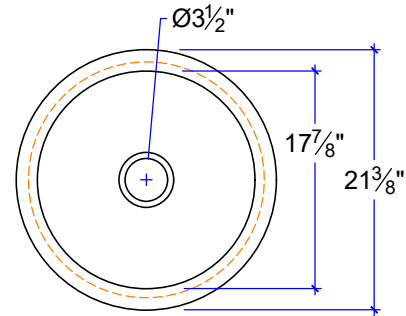

BAR/ PREP SINKS, ROUND AND OVAL, UNDERMOUNT

FS-0915

FS-15D

FS-16D

FS-18D

BAR/ PREP SINKS AS UNDERMOUNT

IAPMO Certificate of Listing #4816

(877)283-2400
 www.sonomastone.com
 sales@sonomastone.com
 All rights reserved