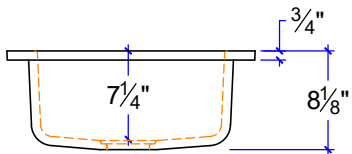

BAR/ PREP SINKS, ROUND AND OVAL, UNDERMOUNT

FS-0915

FS-15D

FS-16D

FS-18D

BAR/ PREP SINKS AS UNDERMOUNT

IAPMO Certificate of Listing #4816

(877)283-2400
 www.sonomastone.com
 sales@sonomastone.com
 All rights reserved