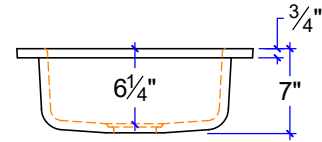

BAR/ PREP SINKS, ROUND AND OVAL, UNDERMOUNT

FS-0915

FS-15D

FS-16D

FS-18D

BAR/ PREP SINKS AS UNDERMOUNT

IAPMO Certificate of Listing #4816

(877)283-2400
 www.sonomastone.com
 sales@sonomastone.com
 All rights reserved