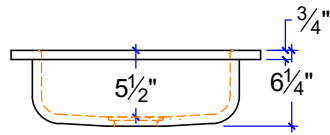

BAR/ PREP SINKS, ROUND AND OVAL, UNDERMOUNT

FS-0915

FS-15D

FS-16D

FS-18D

BAR/ PREP SINKS AS UNDERMOUNT

IAPMO Certificate of Listing #4816

(877)283-2400
 www.sonomastone.com
 sales@sonomastone.com
 All rights reserved