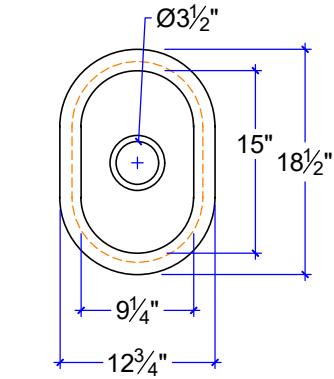

BAR/ PREP SINKS, ROUND AND OVAL, UNDERMOUNT

FS-0915

FS-15D

FS-16D

FS-18D

BAR/ PREP SINKS AS UNDERMOUNT

IAPMO Certificate of Listing #4816

(877)283-2400
 www.sonomastone.com
 sales@sonomastone.com
 All rights reserved