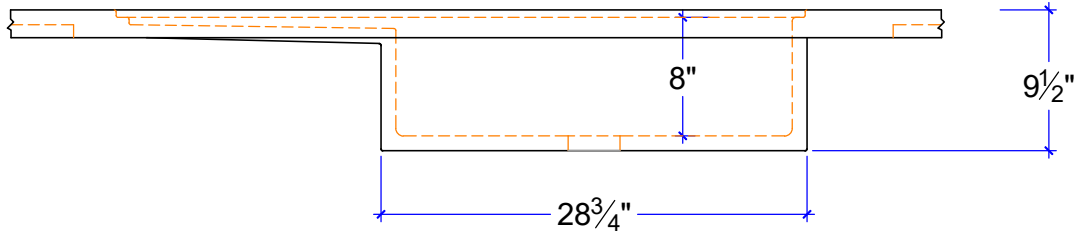

PLAN

SLIDING
STAINLESS
RINSE BOARD

FRONT ELEVATION

STD. EDGE-
MAY VARY

RIGHT ELEVATION

CHEF KITCHEN SINK, LEFT HAND
CUSTOM SIZE COUNTERTOP WITH FIXED SIZE BASIN

IAPMO Certificate of Listing #4816

(877)283-2400
www.sonomastone.com
sales@sonomastone.com
All rights reserved