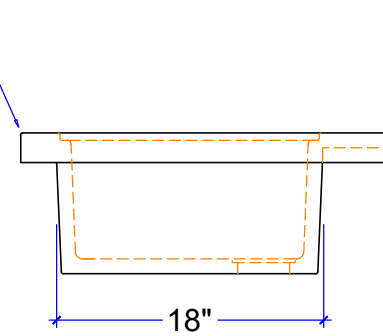

PLAN

SLIDING
STAINLESS
RINSE BOARD

FRONT ELEVATION

STD. EDGE-
MAY VARY

RIGHT ELEVATION

CHEF KITCHEN SINK, LEFT HAND
CUSTOM SIZE COUNTERTOP WITH FIXED SIZE BASIN

IAPMO Certificate of Listing #4816

(877)283-2400
www.sonomastone.com
sales@sonomastone.com
All rights reserved