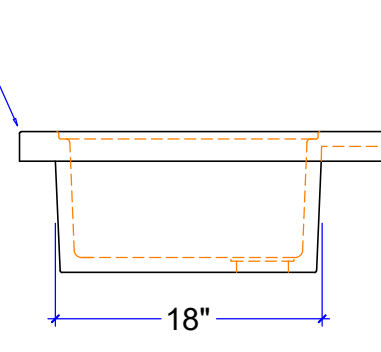

SLIDING STAINLESS RINSE BOARD

PLAN

FRONT ELEVATION

STD. EDGE-
MAY VARY

RIGHT ELEVATION

CHEF KITCHEN SINK, RIGHT HAND
CUSTOM SIZE COUNTERTOP WITH FIXED SIZE BASIN

IAPMO Certificate of Listing #4816

(877)283-2400
www.sonomastone.com
sales@sonomastone.com
All rights reserved