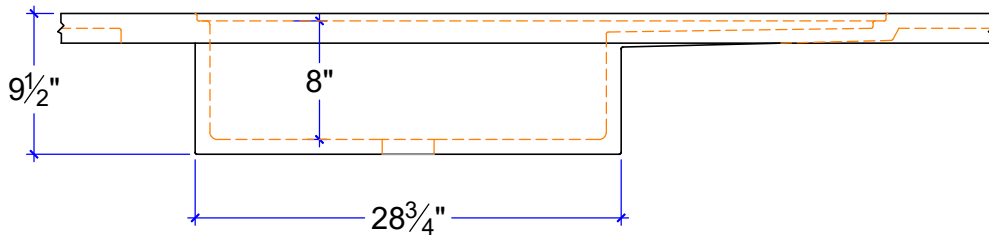

SLIDING STAINLESS RINSE BOARD

PLAN

FRONT ELEVATION

STD. EDGE-
MAY VARY

RIGHT ELEVATION

CHEF KITCHEN SINK, RIGHT HAND
CUSTOM SIZE COUNTERTOP WITH FIXED SIZE BASIN

IAPMO Certificate of Listing #4816

(877)283-2400
www.sonomastone.com
sales@sonomastone.com
All rights reserved