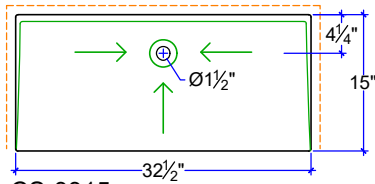

"CHICAGO" TROUGHSINKS

CS-2315
22⁷/₈" x 15" x 5" 2 molds

CS-3315
32¹/₂" x 15" x 5" 2 molds

CS-5215
52" x 15" x 5" 2 molds

CS-6015
60¹³/₁₆" x 15" x 5" 2 molds

CS-6815
68" x 15" x 5" 1 mold

CS-7015
70³/₈" x 15" x 5" 2 molds

CS-7815
78" x 15" x 5" 2 molds

CS-8015 (2 MOLDS)
79⁷/₈" x 15" x 5" 2 molds

CS-8115 (2 MOLDS)
81³/₈" x 15" x 5" 2 molds

CS-9015
90" x 15" x 5" 2 molds

TYP. FRONT SECTION,
SINGLE DRAIN MODELS

TYP. FRONT SECTION, TWO DRAIN MODELS

TYP TRANSVERSE SECTIONS

Note: Overflows are available by special order

"CHICAGO" TROUGHSINKS
CUSTOM SIZE COUNTERTOP WITH FIXED SIZE BASIN
DIMENSIONS ARE INSIDE SINK

IAPMO Certificate of Listing #4816

(877)283-2400
www.sonomastone.com
sales@sonomastone.com
All rights reserved