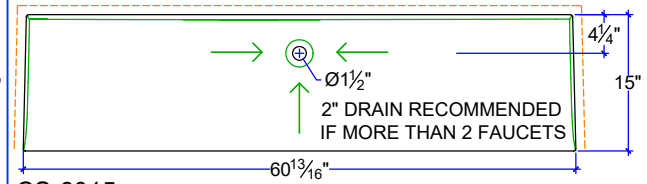

"CHICAGO" TROUGHSINKS

CS-2315
22⁷/₈" x 15" x 5" 2 molds

CS-3315
32¹/₂" x 15" x 5" 2 molds

CS-5215
52" x 15" x 5" 2 molds

CS-6015
60¹³/₁₆" x 15" x 5" 2 molds

CS-6815
68" x 15" x 5" 1 mold

CS-7015
70³/₈" x 15" x 5" 2 molds

CS-7815
78" x 15" x 5" 2 molds

CS-8015 (2 MOLDS)
79⁷/₈" x 15" x 5" 2 molds

CS-8115 (2 MOLDS)
81³/₈" x 15" x 5" 2 molds

CS-9015
90" x 15" x 5" 2 molds

TYP. FRONT SECTION,
SINGLE DRAIN MODELS

TYP. FRONT SECTION, TWO DRAIN MODELS

TYP TRANSVERSE SECTIONS

Note: Overflows are available by special order

"CHICAGO" TROUGHSINKS
CUSTOM SIZE COUNTERTOP WITH FIXED SIZE BASIN
DIMENSIONS ARE INSIDE SINK

IAPMO Certificate of Listing #4816

(877)283-2400
www.sonomastone.com
sales@sonomastone.com
All rights reserved