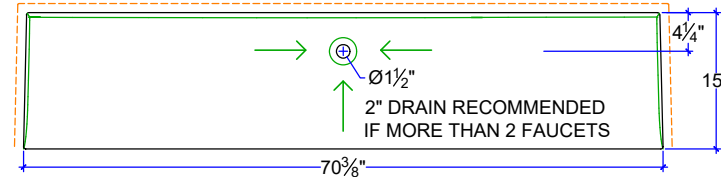

"CHICAGO" TROUGHSINKS

CS-2315
22⁷/₈" x 15" x 5" 2 molds

CS-3315
32¹/₂" x 15" x 5" 2 molds

CS-5215
52" x 15" x 5" 2 molds

CS-6015
60¹³/₁₆" x 15" x 5" 2 molds

CS-6815
68" x 15" x 5" 1 mold

CS-7015
70³/₈" x 15" x 5" 2 molds

CS-7815
78" x 15" x 5" 2 molds

CS-8015 (2 MOLDS)
79⁷/₈" x 15" x 5" 2 molds

CS-8115 (2 MOLDS)
81³/₈" x 15" x 5" 2 molds

CS-9015
90" x 15" x 5" 2 molds

TYP. FRONT SECTION,
SINGLE DRAIN MODELS

TYP. FRONT SECTION, TWO DRAIN MODELS

TYP TRANSVERSE SECTIONS

Note: Overflows are available by special order

"CHICAGO" TROUGHSINKS
CUSTOM SIZE COUNTERTOP WITH FIXED SIZE BASIN
DIMENSIONS ARE INSIDE SINK

IAPMO Certificate of Listing #4816

(877)283-2400
www.sonomastone.com
sales@sonomastone.com
All rights reserved