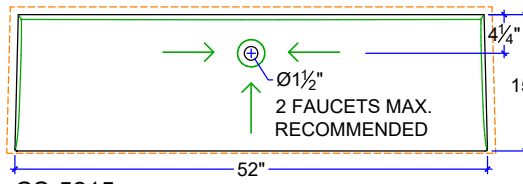

"CHICAGO" TROUGHSINKS

CS-2315
22⁷/₈" x 15" x 5" 2 molds

CS-3315
32¹/₂" x 15" x 5" 2 molds

CS-5215
52" x 15" x 5" 2 molds

CS-6015
60¹³/₁₆" x 15" x 5" 2 molds

CS-6815
68" x 15" x 5" 1 mold

CS-7015
70³/₈" x 15" x 5" 2 molds

CS-7815
78" x 15" x 5" 2 molds

CS-8015 (2 MOLDS)
79⁷/₈" x 15" x 5" 2 molds

CS-8115 (2 MOLDS)
81³/₈" x 15" x 5" 2 molds

CS-9015
90" x 15" x 5" 2 molds

TYP. FRONT SECTION,
SINGLE DRAIN MODELS

TYP. FRONT SECTION, TWO DRAIN MODELS

TYP TRANSVERSE SECTIONS

Note: Overflows are available by special order

"CHICAGO" TROUGHSINKS
CUSTOM SIZE COUNTERTOP WITH FIXED SIZE BASIN
DIMENSIONS ARE INSIDE SINK

IAPMO Certificate of Listing #4816

(877)283-2400
www.sonomastone.com
sales@sonomastone.com
All rights reserved