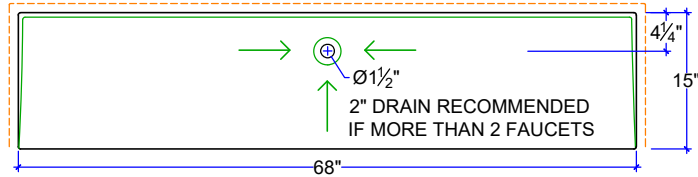

"CHICAGO" TROUGHSINKS

CS-2315
22⁷/₈" x 15" x 5" 2 molds

CS-3315
32¹/₂" x 15" x 5" 2 molds

CS-5215
52" x 15" x 5" 2 molds

CS-6015
60¹³/₁₆" x 15" x 5" 2 molds

CS-6815
68" x 15" x 5" 1 mold

CS-7015
70³/₈" x 15" x 5" 2 molds

CS-7815
78" x 15" x 5" 2 molds

CS-8015 (2 MOLDS)
79⁷/₈" x 15" x 5" 2 molds

CS-8115 (2 MOLDS)
81³/₈" x 15" x 5" 2 molds

CS-9015
90" x 15" x 5" 2 molds

TYP. FRONT SECTION,
SINGLE DRAIN MODELS

TYP. FRONT SECTION, TWO DRAIN MODELS

TYP TRANSVERSE SECTIONS

Note: Overflows are available by special order

"CHICAGO" TROUGHSINKS
CUSTOM SIZE COUNTERTOP WITH FIXED SIZE BASIN
DIMENSIONS ARE INSIDE SINK

IAPMO Certificate of Listing #4816

(877)283-2400
www.sonomastone.com
sales@sonomastone.com
All rights reserved