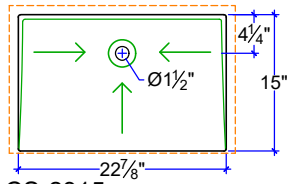

"CHICAGO" TROUGHSINKS

CS-2315
22⁷/₈" x 15" x 5" 2 molds

CS-3315
32¹/₂" x 15" x 5" 2 molds

CS-5215
52" x 15" x 5" 2 molds

CS-6015
60¹³/₁₆" x 15" x 5" 2 molds

CS-6815
68" x 15" x 5" 1 mold

CS-7015
70³/₈" x 15" x 5" 2 molds

CS-7815
78" x 15" x 5" 2 molds

CS-8015 (2 MOLDS)
79⁷/₈" x 15" x 5" 2 molds

CS-8115 (2 MOLDS)
81³/₈" x 15" x 5" 2 molds

CS-9015
90" x 15" x 5" 2 molds

TYP. FRONT SECTION,
SINGLE DRAIN MODELS

TYP. FRONT SECTION, TWO DRAIN MODELS

TYP TRANSVERSE SECTIONS

Note: Overflows are available by special order

"CHICAGO" TROUGHSINKS
CUSTOM SIZE COUNTERTOP WITH FIXED SIZE BASIN
DIMENSIONS ARE INSIDE SINK

IAPMO Certificate of Listing #4816

(877)283-2400
www.sonomastone.com
sales@sonomastone.com
All rights reserved