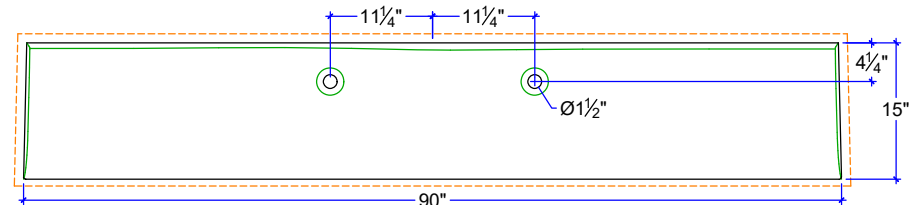

"CHICAGO" TROUGHSINKS

CS-2315
22⁷/₈" x 15" x 5" 2 molds

CS-3315
32¹/₂" x 15" x 5" 2 molds

CS-5215
52" x 15" x 5" 2 molds

CS-6015
60¹³/₁₆" x 15" x 5" 2 molds

CS-6815
68" x 15" x 5" 1 mold

CS-7015
70³/₈" x 15" x 5" 2 molds

CS-7815
78" x 15" x 5" 2 molds

CS-8015 (2 MOLDS)
79⁷/₈" x 15" x 5" 2 molds

CS-8115 (2 MOLDS)
81³/₈" x 15" x 5" 2 molds

CS-9015
90" x 15" x 5" 2 molds

TYP. FRONT SECTION,
SINGLE DRAIN MODELS

TYP. FRONT SECTION, TWO DRAIN MODELS

TYP TRANSVERSE SECTIONS

Note: Overflows are available by special order

"CHICAGO" TROUGHSINKS
CUSTOM SIZE COUNTERTOP WITH FIXED SIZE BASIN
DIMENSIONS ARE INSIDE SINK

IAPMO Certificate of Listing #4816

(877)283-2400
www.sonomastone.com
sales@sonomastone.com
All rights reserved