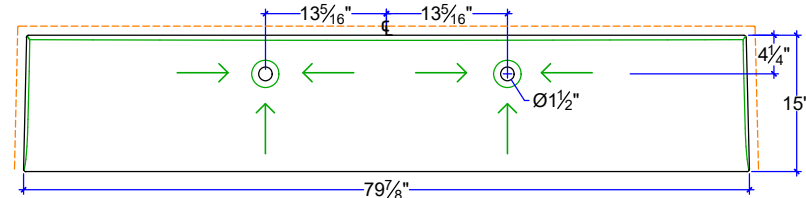

"CHICAGO" TROUGHSINKS

CS-2315
22⁷/₈" x 15" x 5" 2 molds

CS-3315
32¹/₂" x 15" x 5" 2 molds

CS-5215
52" x 15" x 5" 2 molds

CS-6015
60¹³/₁₆" x 15" x 5" 2 molds

CS-6815
68" x 15" x 5" 1 mold

CS-7015
70³/₈" x 15" x 5" 2 molds

CS-7815
78" x 15" x 5" 2 molds

CS-8015 (2 MOLDS)
79⁷/₈" x 15" x 5" 2 molds

CS-8115 (2 MOLDS)
81³/₈" x 15" x 5" 2 molds

CS-9015
90" x 15" x 5" 2 molds

TYP. FRONT SECTION,
SINGLE DRAIN MODELS

TYP. FRONT SECTION, TWO DRAIN MODELS

TYP TRANSVERSE SECTIONS

Note: Overflows are available by special order

"CHICAGO" TROUGHSINKS
CUSTOM SIZE COUNTERTOP WITH FIXED SIZE BASIN
DIMENSIONS ARE INSIDE SINK

IAPMO Certificate of Listing #4816

(877)283-2400
www.sonomastone.com
sales@sonomastone.com
All rights reserved