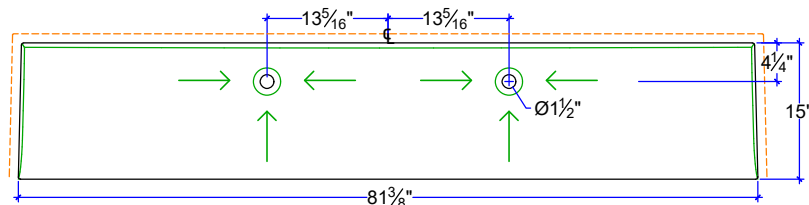

"CHICAGO" TROUGHSINKS

CS-2315
22⁷/₈" x 15" x 5" 2 molds

CS-3315
32¹/₂" x 15" x 5" 2 molds

CS-5215
52" x 15" x 5" 2 molds

CS-6015
60¹³/₁₆" x 15" x 5" 2 molds

CS-6815
68" x 15" x 5" 1 mold

CS-7015
70³/₈" x 15" x 5" 2 molds

CS-7815
78" x 15" x 5" 2 molds

CS-8015 (2 MOLDS)
79⁷/₈" x 15" x 5" 2 molds

CS-8115 (2 MOLDS)
81³/₈" x 15" x 5" 2 molds

CS-9015
90" x 15" x 5" 2 molds

TYP. FRONT SECTION,
SINGLE DRAIN MODELS

TYP. FRONT SECTION, TWO DRAIN MODELS

TYP TRANSVERSE SECTIONS

Note: Overflows are available by special order

"CHICAGO" TROUGHSINKS
CUSTOM SIZE COUNTERTOP WITH FIXED SIZE BASIN
DIMENSIONS ARE INSIDE SINK

IAPMO Certificate of Listing #4816

(877)283-2400
www.sonomastone.com
sales@sonomastone.com
All rights reserved