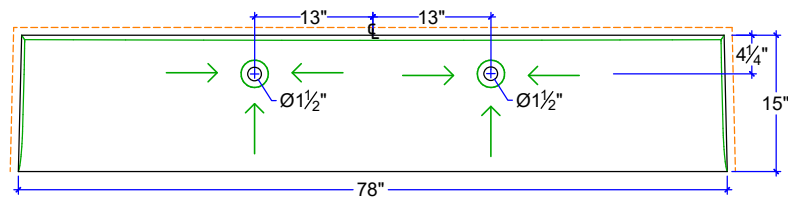

"CHICAGO" TROUGHSINKS

CS-2315
22⁷/₈" x 15" x 5" 2 molds

CS-3315
32¹/₂" x 15" x 5" 2 molds

CS-5215
52" x 15" x 5" 2 molds

CS-6015
60¹³/₁₆" x 15" x 5" 2 molds

CS-6815
68" x 15" x 5" 1 mold

CS-7015
70³/₈" x 15" x 5" 2 molds

CS-7815
78" x 15" x 5" 2 molds

CS-8015 (2 MOLDS)
79⁷/₈" x 15" x 5" 2 molds

CS-8115 (2 MOLDS)
81³/₈" x 15" x 5" 2 molds

CS-9015
90" x 15" x 5" 2 molds

TYP. FRONT SECTION,
SINGLE DRAIN MODELS

TYP. FRONT SECTION, TWO DRAIN MODELS

TYP TRANSVERSE SECTIONS

Note: Overflows are available by special order

"CHICAGO" TROUGHSINKS
CUSTOM SIZE COUNTERTOP WITH FIXED SIZE BASIN
DIMENSIONS ARE INSIDE SINK

IAPMO Certificate of Listing #4816

(877)283-2400
www.sonomastone.com
sales@sonomastone.com
All rights reserved