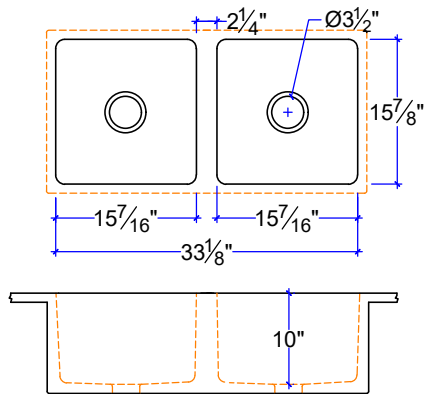

KITCHEN SINKS, INTEGRAL DOUBLE BASIN

KS-DBL-1613-13

KS-DBL-1615-15

KS-DBL-1615-15-10

KS-DBL-1612-19

KS-DBL-1516-16

KS-CHF-1633-L

KS-CHF-1633-R

KS-DBL-1615-26-R AND KS-DBL-1615-26-L

INTEGRAL DOUBLE BASIN KITCHEN SINKS
 CUSTOM SIZE COUNTERTOP WITH FIXED SIZE BASIN
 DIMENSIONS ARE INSIDE SINK

IAPMO Certificate of Listing #4816

(877)283-2400
www.sonomastone.com
sales@sonomastone.com
 All rights reserved