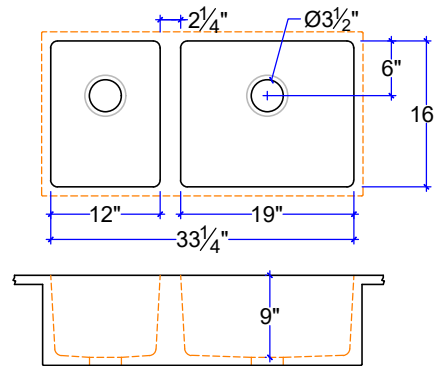

KITCHEN SINKS, INTEGRAL DOUBLE BASIN

KS-DBL-1613-13

KS-DBL-1615-15

KS-DBL-1615-15-10

KS-DBL-1612-19

KS-DBL-1516-16

KS-CHF-1633-L

KS-CHF-1633-R

KS-DBL-1615-26-R AND KS-DBL-1615-26-L

INTEGRAL DOUBLE BASIN KITCHEN SINKS
 CUSTOM SIZE COUNTERTOP WITH FIXED SIZE BASIN
 DIMENSIONS ARE INSIDE SINK

IAPMO Certificate of Listing #4816

(877)283-2400
www.sonomastone.com
sales@sonomastone.com
 All rights reserved