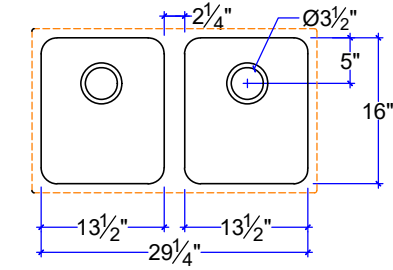

KITCHEN SINKS, INTEGRAL DOUBLE BASIN

KS-DBL-1613-13

KS-DBL-1615-15

KS-DBL-1615-15-10

KS-DBL-1612-19

KS-DBL-1516-16

KS-CHF-1633-L

KS-CHF-1633-R

KS-DBL-1615-26-R AND KS-DBL-1615-26-L

INTEGRAL DOUBLE BASIN KITCHEN SINKS
 CUSTOM SIZE COUNTERTOP WITH FIXED SIZE BASIN
 DIMENSIONS ARE INSIDE SINK

IAPMO Certificate of Listing #4816

(877)283-2400
www.sonomastone.com
sales@sonomastone.com
 All rights reserved