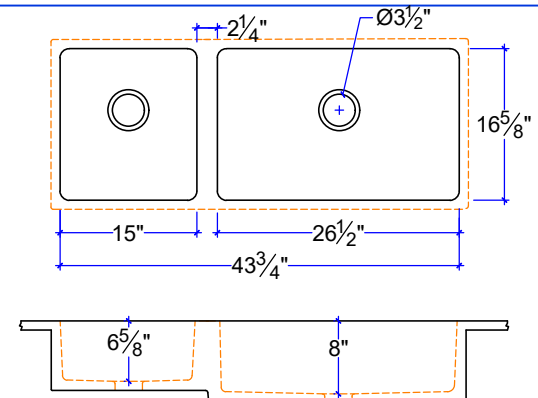

KITCHEN SINKS, INTEGRAL DOUBLE BASIN

KS-DBL-1613-13

KS-DBL-1615-15

KS-DBL-1615-15-10

KS-DBL-1612-19

KS-DBL-1516-16

KS-CHF-1633-L

KS-CHF-1633-R

KS-DBL-1615-26-R AND KS-DBL-1615-26-L

INTEGRAL DOUBLE BASIN KITCHEN SINKS
 CUSTOM SIZE COUNTERTOP WITH FIXED SIZE BASIN
 DIMENSIONS ARE INSIDE SINK

IAPMO Certificate of Listing #4816

(877)283-2400
www.sonomastone.com
sales@sonomastone.com
 All rights reserved