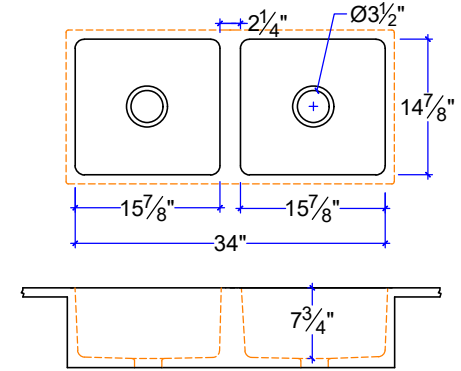

KITCHEN SINKS, INTEGRAL DOUBLE BASIN

KS-DBL-1613-13

KS-DBL-1615-15

KS-DBL-1615-15-10

KS-DBL-1612-19

KS-DBL-1516-16

KS-CHF-1633-L

KS-CHF-1633-R

KS-DBL-1615-26-R AND KS-DBL-1615-26-L

INTEGRAL DOUBLE BASIN KITCHEN SINKS
 CUSTOM SIZE COUNTERTOP WITH FIXED SIZE BASIN
 DIMENSIONS ARE INSIDE SINK

IAPMO Certificate of Listing #4816

(877)283-2400
www.sonomastone.com
sales@sonomastone.com
 All rights reserved