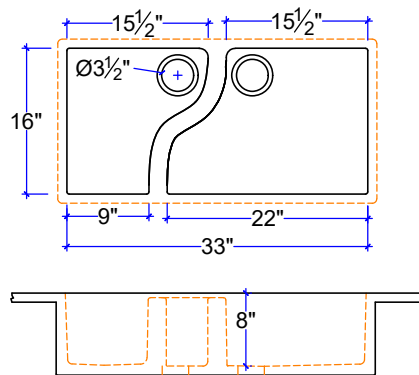

KITCHEN SINKS, INTEGRAL DOUBLE BASIN

KS-DBL-1613-13

KS-DBL-1615-15

KS-DBL-1615-15-10

KS-DBL-1612-19

KS-DBL-1516-16

KS-CHF-1633-L

KS-CHF-1633-R

KS-DBL-1615-26-R AND KS-DBL-1615-26-L

INTEGRAL DOUBLE BASIN KITCHEN SINKS
 CUSTOM SIZE COUNTERTOP WITH FIXED SIZE BASIN
 DIMENSIONS ARE INSIDE SINK

IAPMO Certificate of Listing #4816

(877)283-2400
www.sonomastone.com
sales@sonomastone.com
 All rights reserved