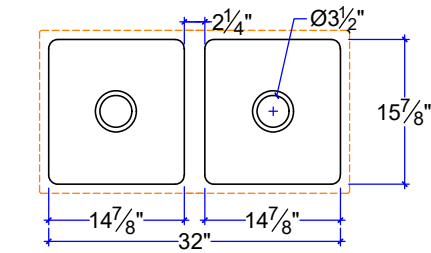

KITCHEN SINKS, INTEGRAL DOUBLE BASIN

KS-DBL-1613-13

KS-DBL-1615-15

KS-DBL-1615-15-10

KS-DBL-1612-19

KS-DBL-1516-16

KS-CHF-1633-L

KS-CHF-1633-R

KS-DBL-1615-26-R AND KS-DBL-1615-26-L

INTEGRAL DOUBLE BASIN KITCHEN SINKS
 CUSTOM SIZE COUNTERTOP WITH FIXED SIZE BASIN
 DIMENSIONS ARE INSIDE SINK

IAPMO Certificate of Listing #4816

(877)283-2400
www.sonomastone.com
sales@sonomastone.com
 All rights reserved