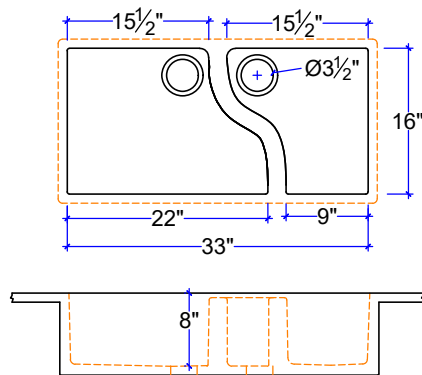

KITCHEN SINKS, INTEGRAL DOUBLE BASIN

KS-DBL-1613-13

KS-DBL-1615-15

KS-DBL-1615-15-10

KS-DBL-1612-19

KS-DBL-1516-16

KS-CHF-1633-L

KS-CHF-1633-R

KS-DBL-1615-26-R AND KS-DBL-1615-26-L

INTEGRAL DOUBLE BASIN KITCHEN SINKS
 CUSTOM SIZE COUNTERTOP WITH FIXED SIZE BASIN
 DIMENSIONS ARE INSIDE SINK

IAPMO Certificate of Listing #4816

(877)283-2400
www.sonomastone.com
sales@sonomastone.com
 All rights reserved