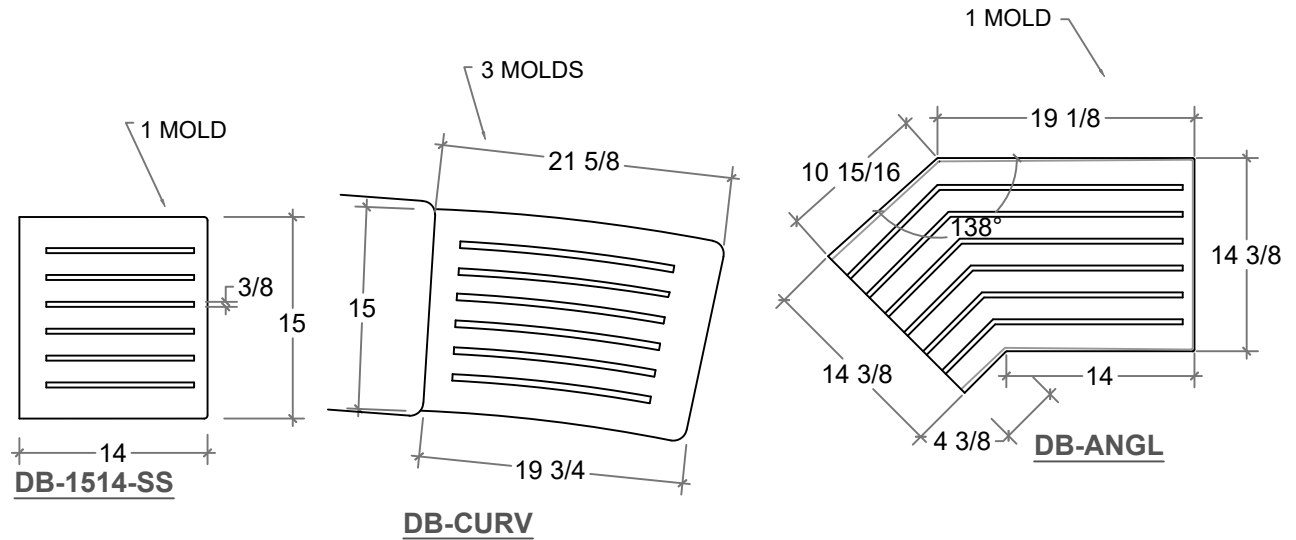

DRAINBOARDS, INTEGRAL

THESE ARE COMPATIBLE WITH THESE SINKS:

- CHF-1633
- KS-1614
- KS-1628-8; 10
- KS-1726
- KS-1732
- KS-DBL-1615-15
- KSDLX-1615
- KSDLX-1615-OD
- KSDLX-1626
- KSDLX-1726
- KSDLX-1840
- KSDLX-DBL-1615-15
- KSDLX-1615-26
- Custom sink mold, min. 16"

INTEGRAL DRAINBOARDS FOR KITCHEN SINKS
CUSTOM SIZE COUNTERTOP WITH FIXED SIZE BASIN

IAPMO Certificate of Listing #4816

(877)283-2400
www.sonomastone.com
sales@sonomastone.com
All rights reserved