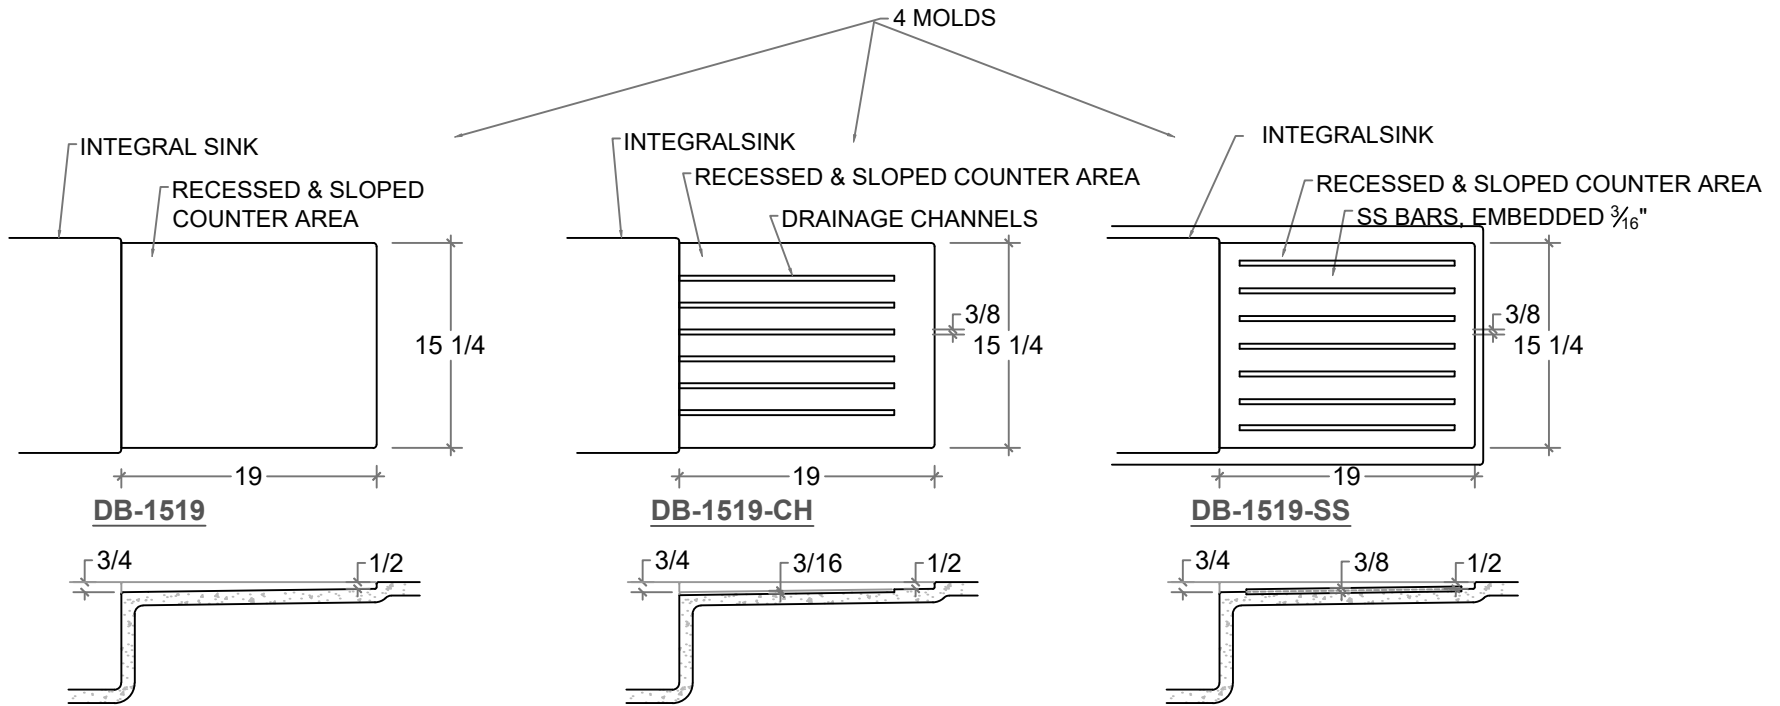

DRAINBOARDS, INTEGRAL

THESE ARE COMPATIBLE WITH THESE SINKS:

- CHF-1633
- KS-1614
- KS-1628-8; 10
- KS-1726
- KS-1732
- KS-DBL-1615-15
- KSDLX-1615
- KSDLX-1615-OD
- KSDLX-1626
- KSDLX-1726
- KSDLX-1840
- KSDLX-DBL-1615-15
- KSDLX-1615-26
- Custom sink mold, min. 16"

INTEGRAL DRAINBOARDS FOR KITCHEN SINKS
CUSTOM SIZE COUNTERTOP WITH FIXED SIZE BASIN

IAPMO Certificate of Listing #4816

(877)283-2400
www.sonomastone.com
sales@sonomastone.com
All rights reserved