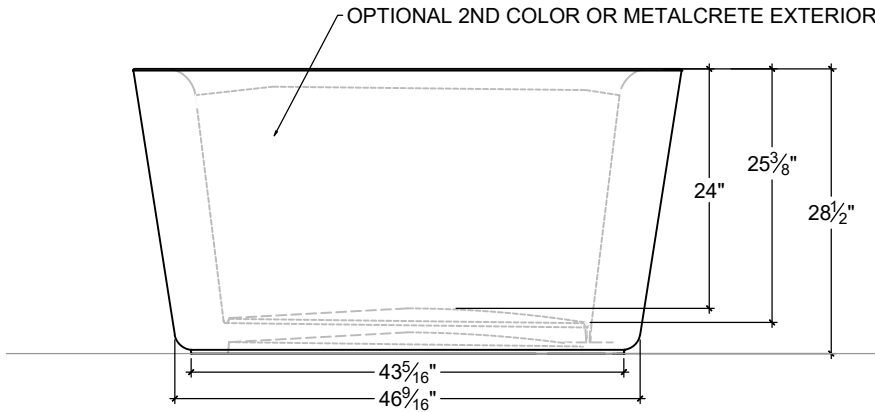

OFURO

CAPACITY: 70 GALLONS
 APPROXIMATE DRY WEIGHT: 1,100LB
 FILLED WEIGHT: 1,660LB

PLAN

PERSPECTIVE

ELEVATION

FAUCET & OVERFLOW/ DRAIN
 OPTIONAL BY SONOMA FORGE
 WWW.SONOMAFORGE.COM

END

OFURO SOAKING TUB