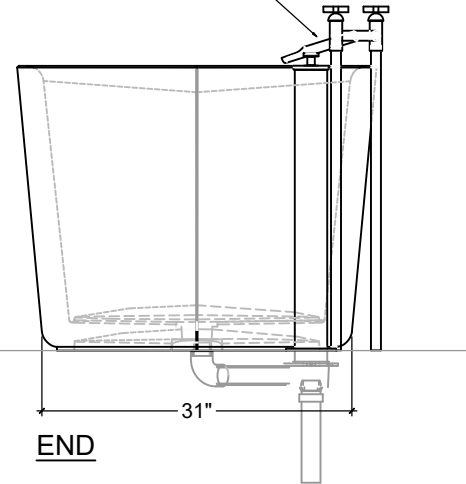

OFURO

CAPACITY: 70 GALLONS
 APPROXIMATE DRY WEIGHT: 1,100LB
 FILLED WEIGHT: 1,660LB

PLAN

PERSPECTIVE

ELEVATION

FAUCET & OVERFLOW/ DRAIN
 OPTIONAL BY SONOMA FORGE
 WWW.SONOMAFORGE.COM

END

OFURO SOAKING TUB