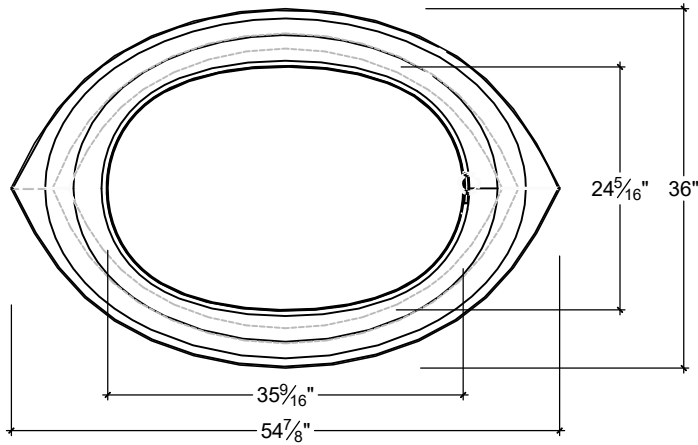

OFURO

CAPACITY: 70 GALLONS
 APPROXIMATE DRY WEIGHT: 1,100LB
 FILLED WEIGHT: 1,660LB

PLAN

PERSPECTIVE

ELEVATION

FAUCET & OVERFLOW/ DRAIN
 OPTIONAL BY SONOMA FORGE
 WWW.SONOMAFORGE.COM

END

OFURO SOAKING TUB