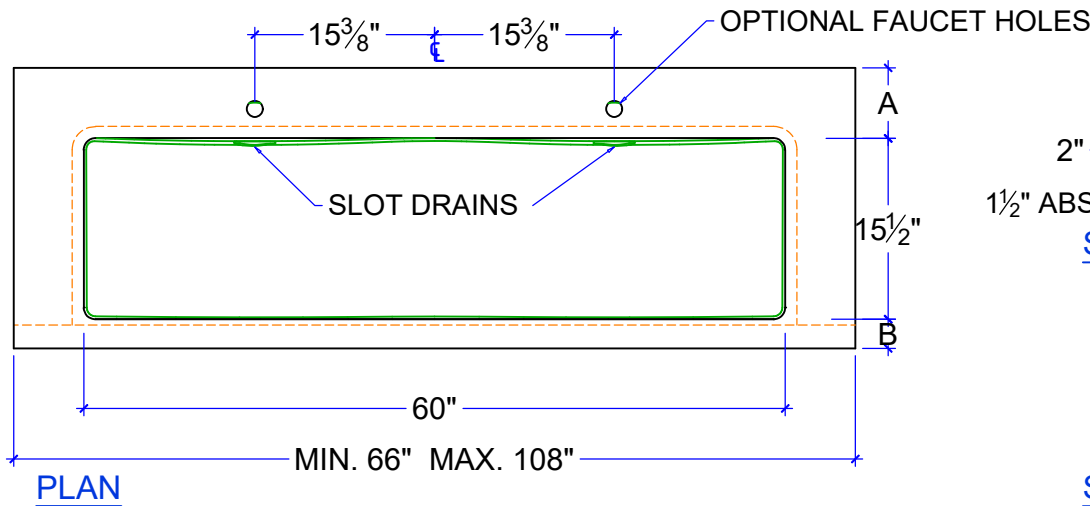

RAVESINK, DOUBLE

A: 5" MIN. W. DECK-MOUNT FAUCET
 3" MIN. W/ WALL-MOUNT FAUCET
 B: 1" MIN.; 2"-3" TYPICAL
 C: 5" TYPICAL COMMERCIAL APRON; 2" MIN.

Note: Overflows are available by special order

Double RaveSink
 CUSTOM SIZE COUNTERTOP WITH FIXED SIZE BASIN
 DIMENSIONS ARE INSIDE SINK