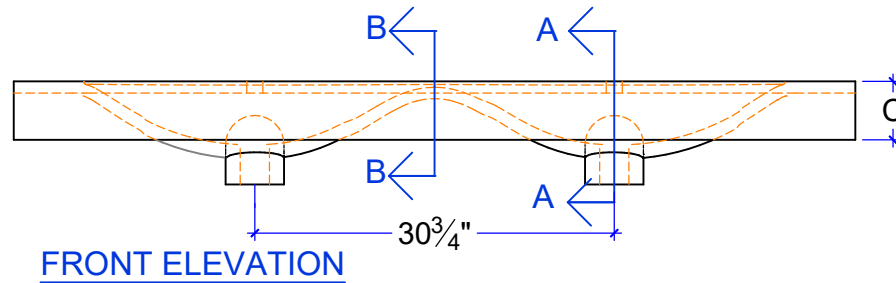

RAVESINK, DOUBLE

A: 5" MIN. W. DECK-MOUNT FAUCET
 3" MIN. W/ WALL-MOUNT FAUCET
 B: 1" MIN.; 2"-3" TYPICAL
 C: 5" TYPICAL COMMERCIAL APRON; 2" MIN.

Note: Overflows are available by special order

Double RaveSink
 CUSTOM SIZE COUNTERTOP WITH FIXED SIZE BASIN
 DIMENSIONS ARE INSIDE SINK