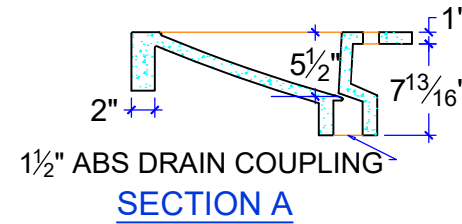

RAVESINK, DOUBLE

A: 5" MIN. W. DECK-MOUNT FAUCET
 3" MIN. W/ WALL-MOUNT FAUCET
 B: 1" MIN.; 2"-3" TYPICAL
 C: 5" TYPICAL COMMERCIAL APRON; 2" MIN.

Note: Overflows are available by special order

Double RaveSink
 CUSTOM SIZE COUNTERTOP WITH FIXED SIZE BASIN
 DIMENSIONS ARE INSIDE SINK