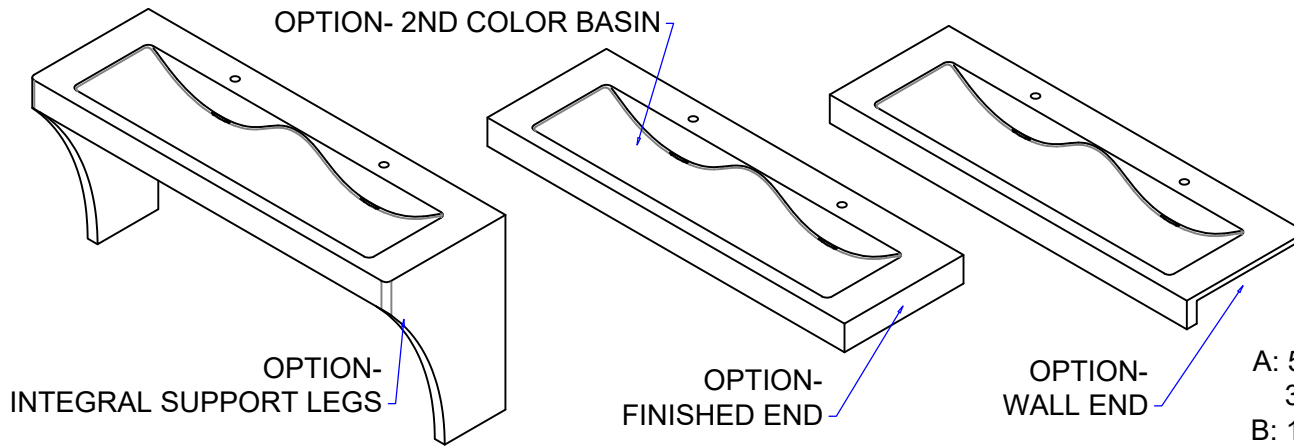

RAVESINK, DOUBLE

A: 5" MIN. W. DECK-MOUNT FAUCET
 3" MIN. W/ WALL-MOUNT FAUCET
 B: 1" MIN.; 2"-3" TYPICAL
 C: 5" TYPICAL COMMERCIAL APRON; 2" MIN.

Note: Overflows are available by special order

Double RaveSink
 CUSTOM SIZE COUNTERTOP WITH FIXED SIZE BASIN
 DIMENSIONS ARE INSIDE SINK