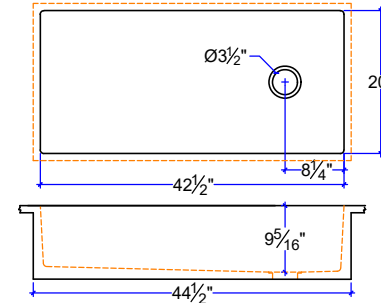

KS-1636-10

KS-1840

KS-2041

KS-2043- LEFT OR RIGHT DRAIN

KS-1644

KS-2044- LEFT OR RIGHT DRAIN

INTEGRAL SINGLE BASIN KITCHEN SINKS
CUSTOM SIZE COUNTERTOP WITH FIXED SIZE BASIN
DIMENSIONS ARE INSIDE SINK

(877)283-2400
www.sonomastone.com
sales@sonomastone.com
All rights reserved