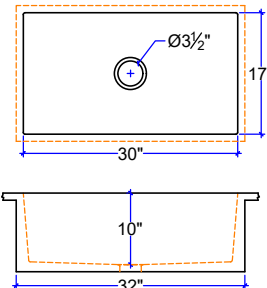

KS-1726

KS-1730-10