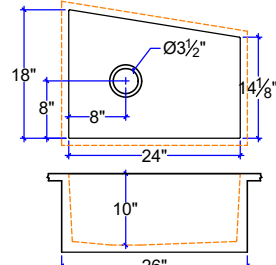

KITCHEN SINKS, INTEGRAL SINGLE BASIN

NOTE: ALL BASINS MAY ALSO BE PRODUCED AS UNDERMOUNTS IN SEPARATE COUNTER

KS-1619

KS-1822-11

KS-1424

KS-1824-T

KS-1626

KS-1427

KS-1636-10

KS-1840

KS-2041

KS-2043- LEFT OR RIGHT DRAIN

KS-1644

KS-2044- LEFT OR RIGHT DRAIN

INTEGRAL SINGLE BASIN KITCHEN SINKS
CUSTOM SIZE COUNTERTOP WITH FIXED SIZE BASIN
DIMENSIONS ARE INSIDE SINK

(877)283-2400
www.sonomastone.com
sales@sonomastone.com
All rights reserved