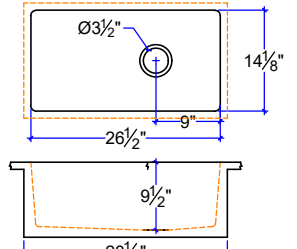

KITCHEN SINKS, INTEGRAL SINGLE BASIN

NOTE: ALL BASINS MAY ALSO BE PRODUCED AS UNDERMOUNTS IN SEPARATE COUNTER

KS-1619

KS-1822-11

KS-1424

KS-1824-T

KS-1626

KS-1427

KS-1636-10

KS-1840

KS-2041

KS-2043- LEFT OR RIGHT DRAIN

KS-1644

KS-2044- LEFT OR RIGHT DRAIN

INTEGRAL SINGLE BASIN KITCHEN SINKS
CUSTOM SIZE COUNTERTOP WITH FIXED SIZE BASIN
DIMENSIONS ARE INSIDE SINK

(877)283-2400
www.sonomastone.com
sales@sonomastone.com
All rights reserved