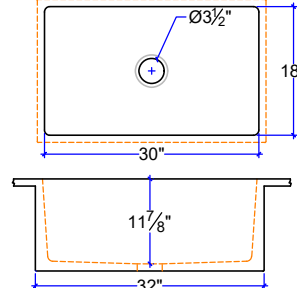

KS-1726D

KS-1830