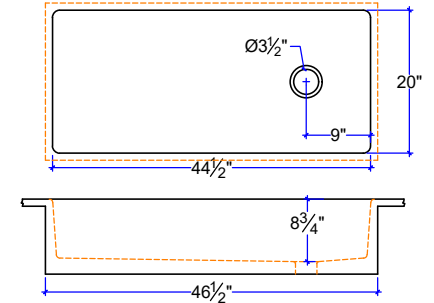

KS-1636-10

KS-1840

KS-2041

KS-2043- LEFT OR RIGHT DRAIN

KS-1644

KS-2044- LEFT OR RIGHT DRAIN

INTEGRAL SINGLE BASIN KITCHEN SINKS
CUSTOM SIZE COUNTERTOP WITH FIXED SIZE BASIN
DIMENSIONS ARE INSIDE SINK

(877)283-2400
www.sonomastone.com
sales@sonomastone.com
All rights reserved