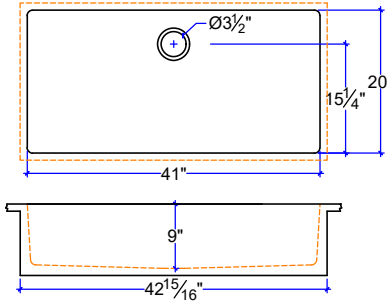

KS-1636-10

KS-1840

KS-2041

KS-2043- LEFT OR RIGHT DRAIN

KS-1644

KS-2044- LEFT OR RIGHT DRAIN

INTEGRAL SINGLE BASIN KITCHEN SINKS
CUSTOM SIZE COUNTERTOP WITH FIXED SIZE BASIN
DIMENSIONS ARE INSIDE SINK

(877)283-2400
www.sonomastone.com
sales@sonomastone.com
All rights reserved