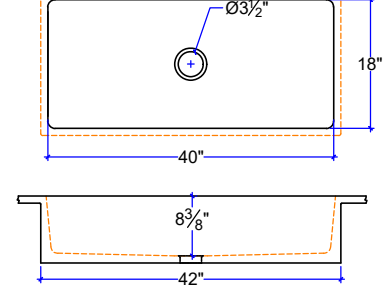

KS-1636-10

KS-1840

KS-2041

KS-2043- LEFT OR RIGHT DRAIN

KS-1644

KS-2044- LEFT OR RIGHT DRAIN

INTEGRAL SINGLE BASIN KITCHEN SINKS
CUSTOM SIZE COUNTERTOP WITH FIXED SIZE BASIN
DIMENSIONS ARE INSIDE SINK

(877)283-2400
www.sonomastone.com
sales@sonomastone.com
All rights reserved