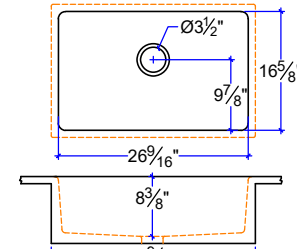

KITCHEN SINKS, INTEGRAL SINGLE BASIN

NOTE: ALL BASINS MAY ALSO BE PRODUCED AS UNDERMOUNTS IN SEPARATE COUNTER

KS-1619

KS-1822-11

KS-1424

KS-1824-T

KS-1626

KS-1427

KS-1636-10

KS-1840

KS-2041

KS-2043- LEFT OR RIGHT DRAIN

KS-1644

KS-2044- LEFT OR RIGHT DRAIN

INTEGRAL SINGLE BASIN KITCHEN SINKS
CUSTOM SIZE COUNTERTOP WITH FIXED SIZE BASIN
DIMENSIONS ARE INSIDE SINK

(877)283-2400
www.sonomastone.com
sales@sonomastone.com
All rights reserved