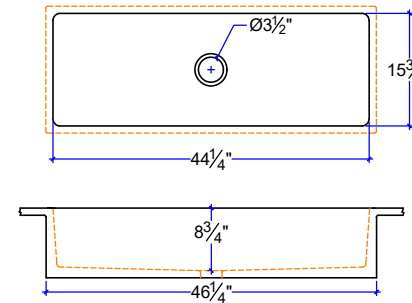

KS-1636-10

KS-1840

KS-2041

KS-2043- LEFT OR RIGHT DRAIN

KS-1644

KS-2044- LEFT OR RIGHT DRAIN

INTEGRAL SINGLE BASIN KITCHEN SINKS
CUSTOM SIZE COUNTERTOP WITH FIXED SIZE BASIN
DIMENSIONS ARE INSIDE SINK

(877)283-2400
www.sonomastone.com
sales@sonomastone.com
All rights reserved