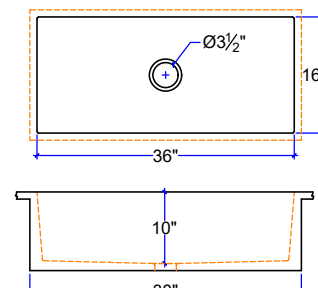

KS-1636-10

KS-1840

KS-2041

KS-2043- LEFT OR RIGHT DRAIN

KS-1644

KS-2044- LEFT OR RIGHT DRAIN

INTEGRAL SINGLE BASIN KITCHEN SINKS
CUSTOM SIZE COUNTERTOP WITH FIXED SIZE BASIN
DIMENSIONS ARE INSIDE SINK

(877)283-2400
www.sonomastone.com
sales@sonomastone.com
All rights reserved