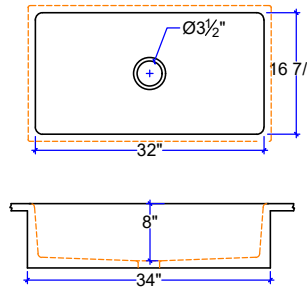

KS-1628-8

KS-1732