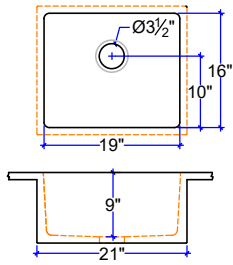

KITCHEN SINKS, INTEGRAL SINGLE BASIN

NOTE: ALL BASINS MAY ALSO BE PRODUCED AS UNDERMOUNTS IN SEPARATE COUNTER

KS-1619

KS-1822-11

KS-1424

KS-1824-T

KS-1626

KS-1427

KS-1636-10

KS-1840

KS-2041

KS-2043- LEFT OR RIGHT DRAIN

KS-1644

KS-2044- LEFT OR RIGHT DRAIN

INTEGRAL SINGLE BASIN KITCHEN SINKS
CUSTOM SIZE COUNTERTOP WITH FIXED SIZE BASIN
DIMENSIONS ARE INSIDE SINK

(877)283-2400
www.sonomastone.com
sales@sonomastone.com
All rights reserved