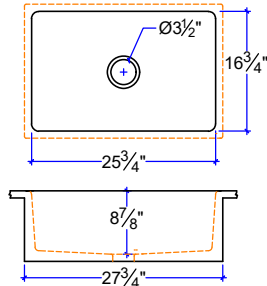

KITCHEN SINKS, INTEGRAL SINGLE BASIN

NOTE: ALL BASINS MAY ALSO BE PRODUCED AS UNDERMOUNTS IN SEPARATE COUNTER

KS-1619

KS-1822-11

KS-1424

KS-1824-T

KS-1626

KS-1427

KS-1636-10

KS-1840

KS-2041

KS-2043- LEFT OR RIGHT DRAIN

KS-1644

KS-2044- LEFT OR RIGHT DRAIN

INTEGRAL SINGLE BASIN KITCHEN SINKS
CUSTOM SIZE COUNTERTOP WITH FIXED SIZE BASIN
DIMENSIONS ARE INSIDE SINK

(877)283-2400
www.sonomastone.com
sales@sonomastone.com
All rights reserved