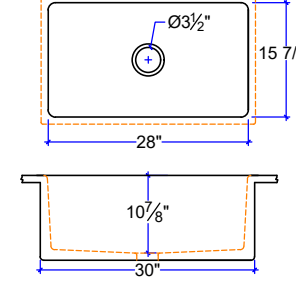

KS-1626

KS-1628-10