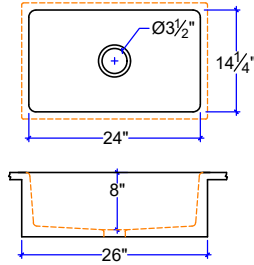

KITCHEN SINKS, INTEGRAL SINGLE BASIN

NOTE: ALL BASINS MAY ALSO BE PRODUCED AS UNDERMOUNTS IN SEPARATE COUNTER

KS-1619

KS-1822-11

KS-1424

KS-1824-T

KS-1626

KS-1427

KS-1636-10

KS-1840

KS-2041

KS-2043- LEFT OR RIGHT DRAIN

KS-1644

KS-2044- LEFT OR RIGHT DRAIN

INTEGRAL SINGLE BASIN KITCHEN SINKS
CUSTOM SIZE COUNTERTOP WITH FIXED SIZE BASIN
DIMENSIONS ARE INSIDE SINK

(877)283-2400
www.sonomastone.com
sales@sonomastone.com
All rights reserved