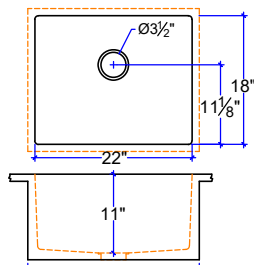

KITCHEN SINKS, INTEGRAL SINGLE BASIN

NOTE: ALL BASINS MAY ALSO BE PRODUCED AS UNDERMOUNTS IN SEPARATE COUNTER

KS-1619

KS-1822-11

KS-1424

KS-1824-T

KS-1626

KS-1427

KS-1636-10

KS-1840

KS-2041

KS-2043- LEFT OR RIGHT DRAIN

KS-1644

KS-2044- LEFT OR RIGHT DRAIN

INTEGRAL SINGLE BASIN KITCHEN SINKS
CUSTOM SIZE COUNTERTOP WITH FIXED SIZE BASIN
DIMENSIONS ARE INSIDE SINK

(877)283-2400
www.sonomastone.com
sales@sonomastone.com
All rights reserved