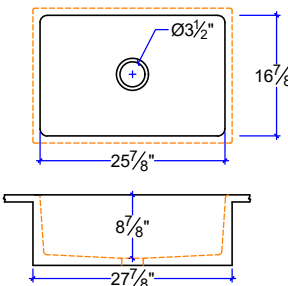

KS-1822-11

KS-1424

KS-1726D