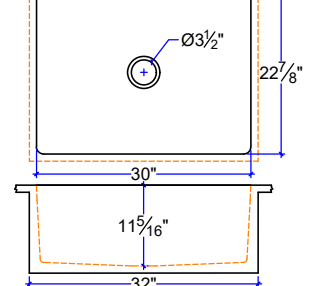

KS-1427

KS-2330