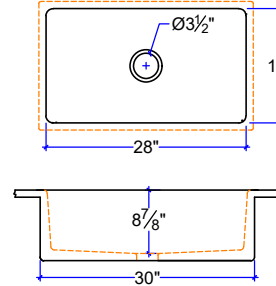

KS-1824-T

KS-1628-8