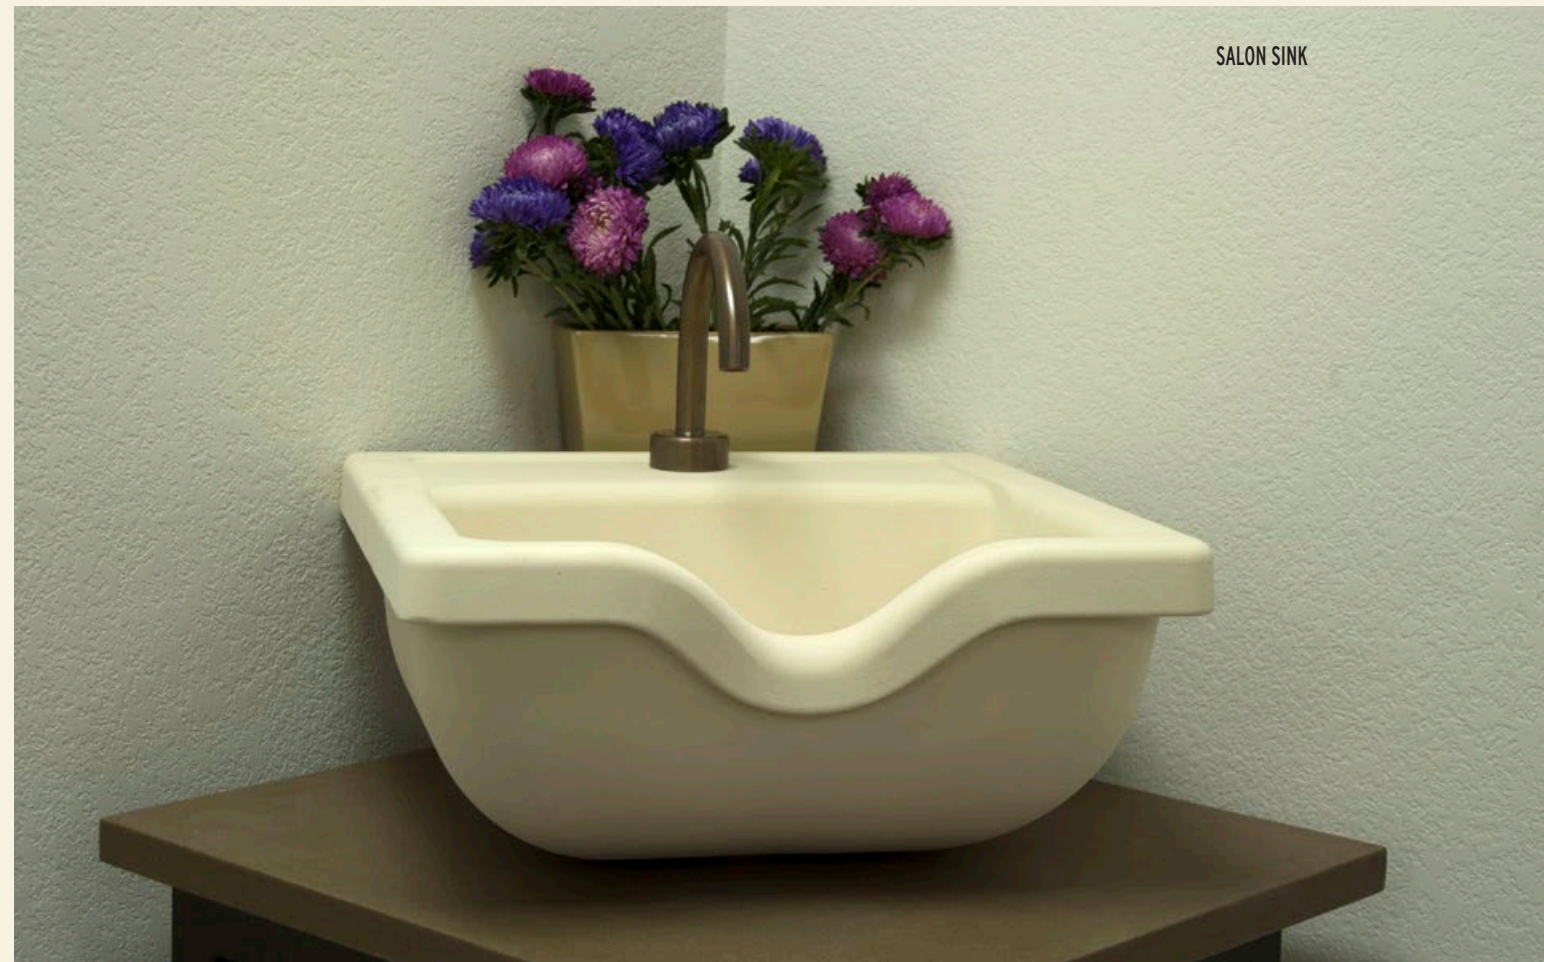

## THE WAVESINKS

Voted Best New Product of the Year at the National Kitchen and Bath Show being voted Best New Product of the Year. There is no shape better-suited to the bath than this undulating wave. Our multibasin WaveSink is designed to eliminate the soap and water pools found between conventional undermount sinks. Water flows from a wall or deck-mounted faucet into a distinctive slot drain for each basin and into concealed, standard pipe fittings. Available in configurations of up to five basins. Can be mounted on standard cabinetry or "floated" between walls.

## SPECIALTY SINKS

This is why we love concrete! Concrete is the best friend your ideas ever had. Concrete allows you to bring every good idea to fruition, even those that seem to defy the labels that would keep us in the middle of the road. These designs run from the whimsical to the brilliant. The two Airport sink styles give you a place to put your belongings while you're on the go and include built-in faucets, elegantly concealed drains and hidden plumbing. The fun and rustic RockSinks bring the outdoors indoors, while the BreakThru seems to defy physics, and the SalonSink is the perfect fit while you relax under a shampoo! These are just a few ideas. Got an idea outside of the box? Let's make a mold for it!

BREAK-THRU VESSELSINK AND TEMPERED GLASS

CITI SINK

SALON SINK