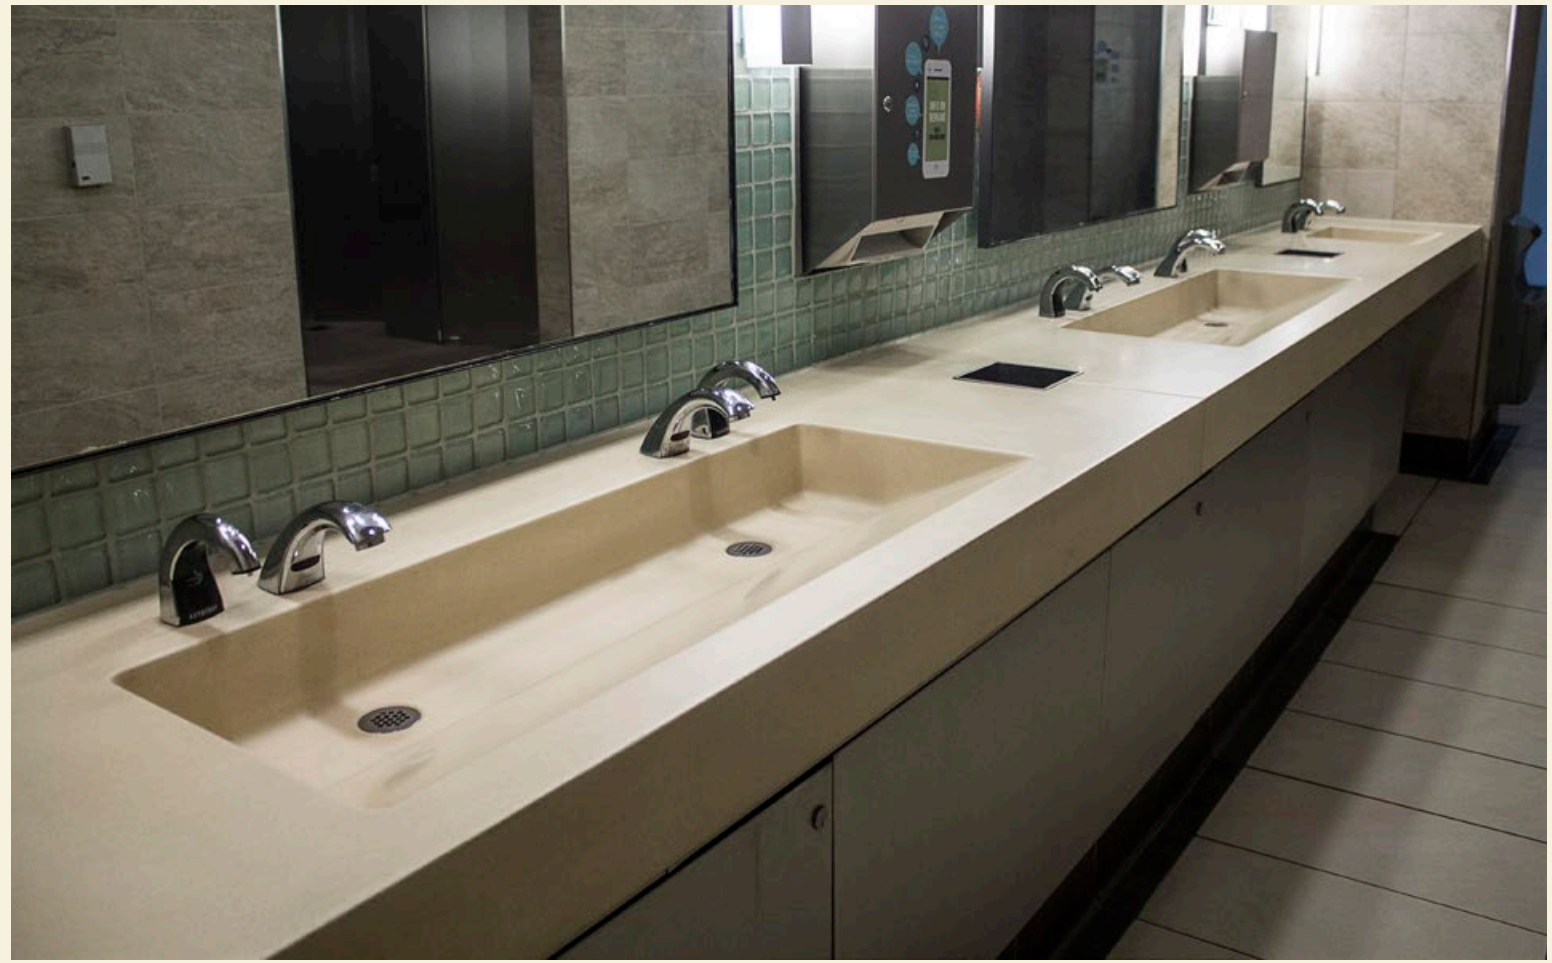

CARNEROS RESORT & SPA, NAPA CA WATERBRIDGE FAUCET FROM SONOMA FORGE