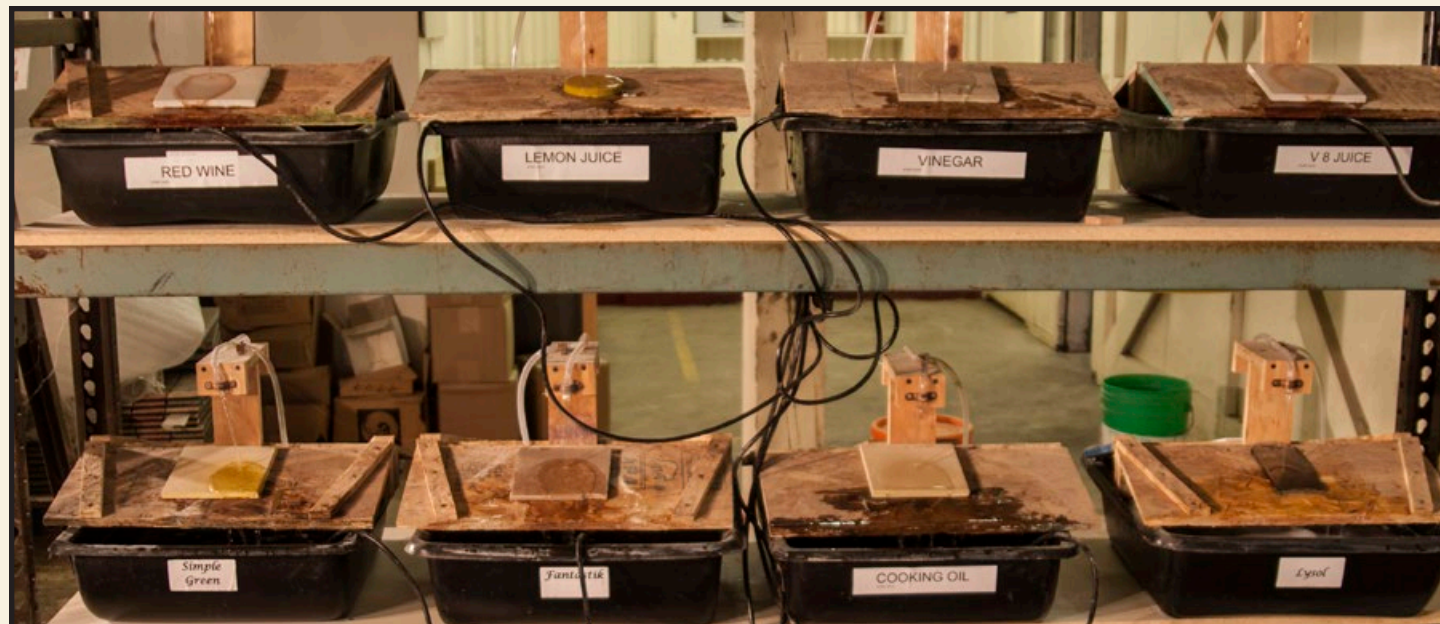

The World's First Stainless Concrete

WE'VE ELIMINATED THE ONLY REASON FOR NOT USING CONCRETE.

To account for the number of household products that leave a "memory" on standard concrete surfaces, a series of exhaustive tests (including direct exposure to streams of alkaline, acid and oils) were run in developing the NuCrete™ mixture.

Sonoma Cast Stone has perfected the formulas and the manufacturing techniques to produce products that are almost four times stronger than building code requirements.

If you are currently planning a project, fax your schematics, measurements or drawings to us at 707.283.1899, and we'll be happy to provide a free cost estimate of your sinks and countertops done in our stainless NuCrete™.

Sonoma Cast Stone stands at the forefront of concrete innovation by funding research & development for 20+ years.