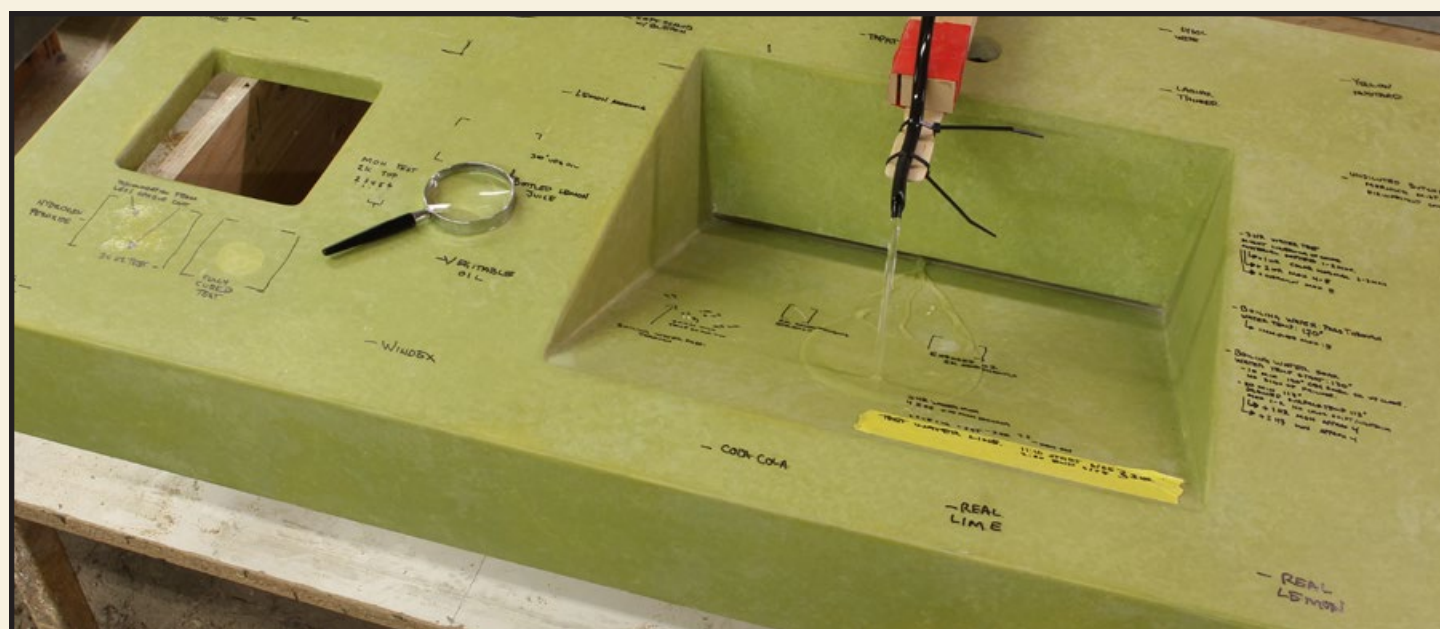

The World's First Stainless Concrete

WE'VE ELIMINATED THE ONLY REASON FOR NOT USING CONCRETE.

To account for the number of household products that leave a "memory" on standard concrete surfaces, a series of exhaustive tests (including direct exposure to streams of alkaline, acid and oils) were run in developing the NuCrete™ mixture.

Sonoma Cast Stone has perfected the formulas and the manufacturing techniques to produce products that are almost four times stronger than building code requirements.

If you are currently planning a project, fax your schematics, measurements or drawings to us at 707.283.1899, and we'll be happy to provide a free cost estimate of your sinks and countertops done in our stainless NuCrete™.

Sonoma Cast Stone stands at the forefront of concrete innovation by funding research & development for 20+ years.