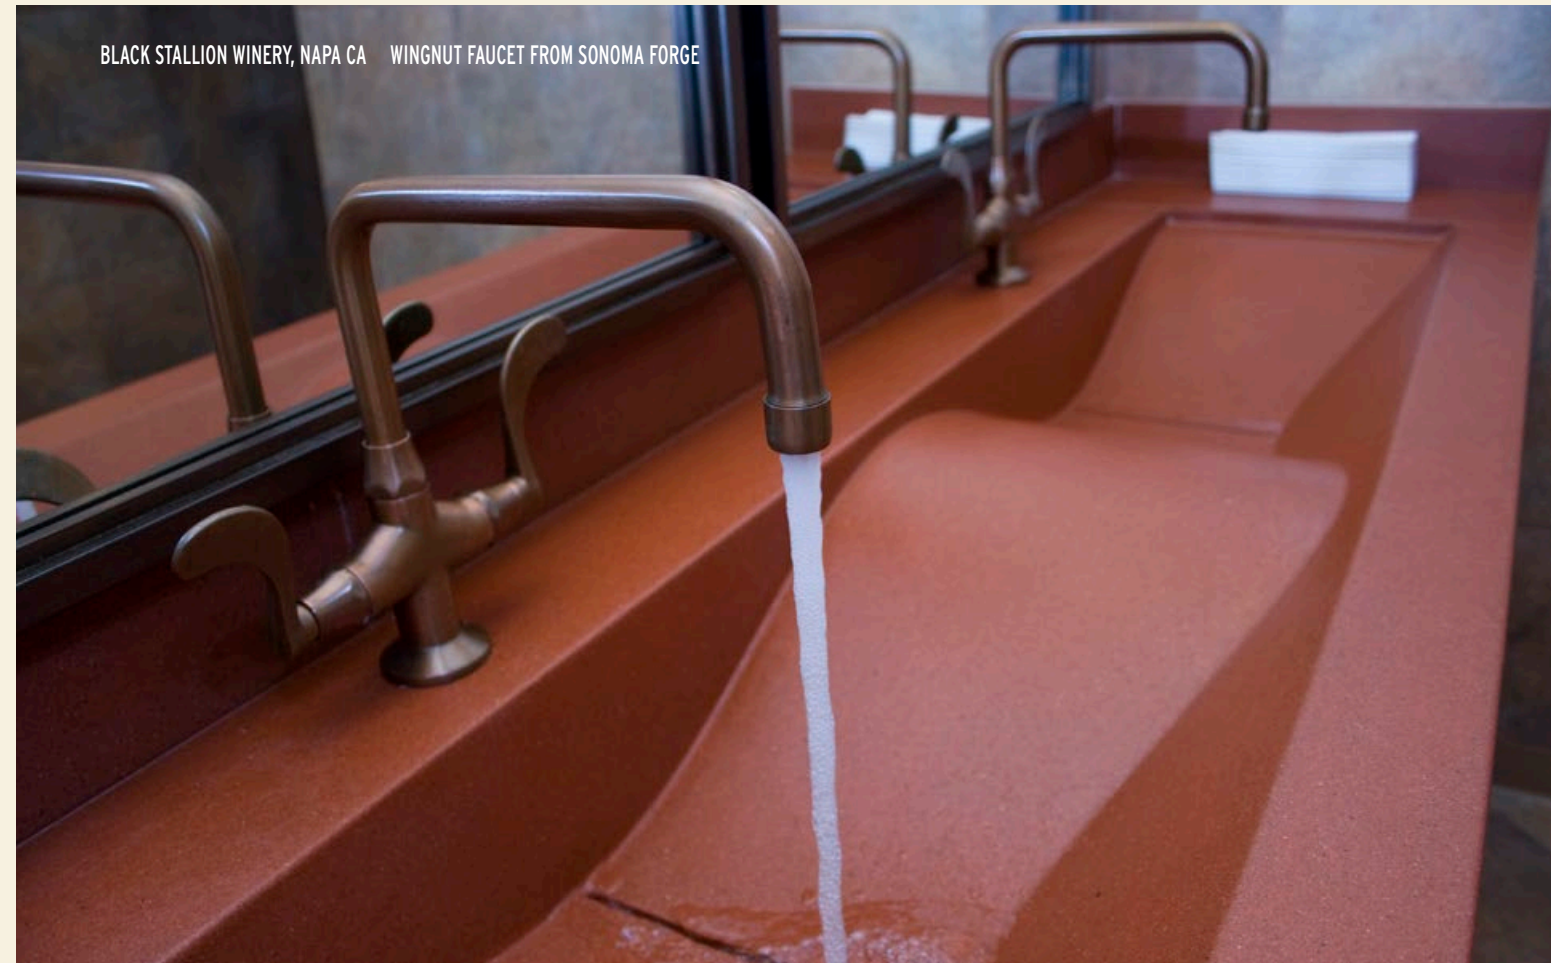

At Sonoma Cast Stone, we can show you a wide range of fabulous natural and designer colors for either our NuCrete® Stain-Free concrete or our Classic Concrete.

And the fixtures will always match! Even if you come back to us years later wanting a new countertop to match the old one, we can do it. Try that with granite or marble.

## THE WAVESINKS

Voted Best New Product of the Year at the National Kitchen and Bath Show being voted Best New Product of the Year. There is no shape better-suited to the bath than this undulating wave. Our multibasin WaveSink is designed to eliminate the soap and water pools found between conventional undermount sinks. Water flows from a wall or deck-mounted faucet into a distinctive slot drain for each basin and into concealed, standard pipe fittings. Available in configurations of up to five basins. Can be mounted on standard cabinetry or "floated" between walls.

## THE RAMPSINKS

Front ramps, back ramps, side ramps, center ramps, all with great possibilities for color coordination. The geometric lines of the Ramp Sink make it a natural selection for the most contemporary of buildings or homes. The RampSink is a favorite of several well-known restaurant chains as the Ramp can range from three feet to over 12 feet in length, As with all Sonoma Cast Stone sinks the RampSink slopes to the drain, allowing very limited flat space for soap and water buildup. Water flows from a wall or deck-mounted faucet into a distinctive slot drain for each basin and into concealed, standard pipe fittings. Available in configurations of up to five basins. Can be mounted on standard cabinetry or "floated" between walls.